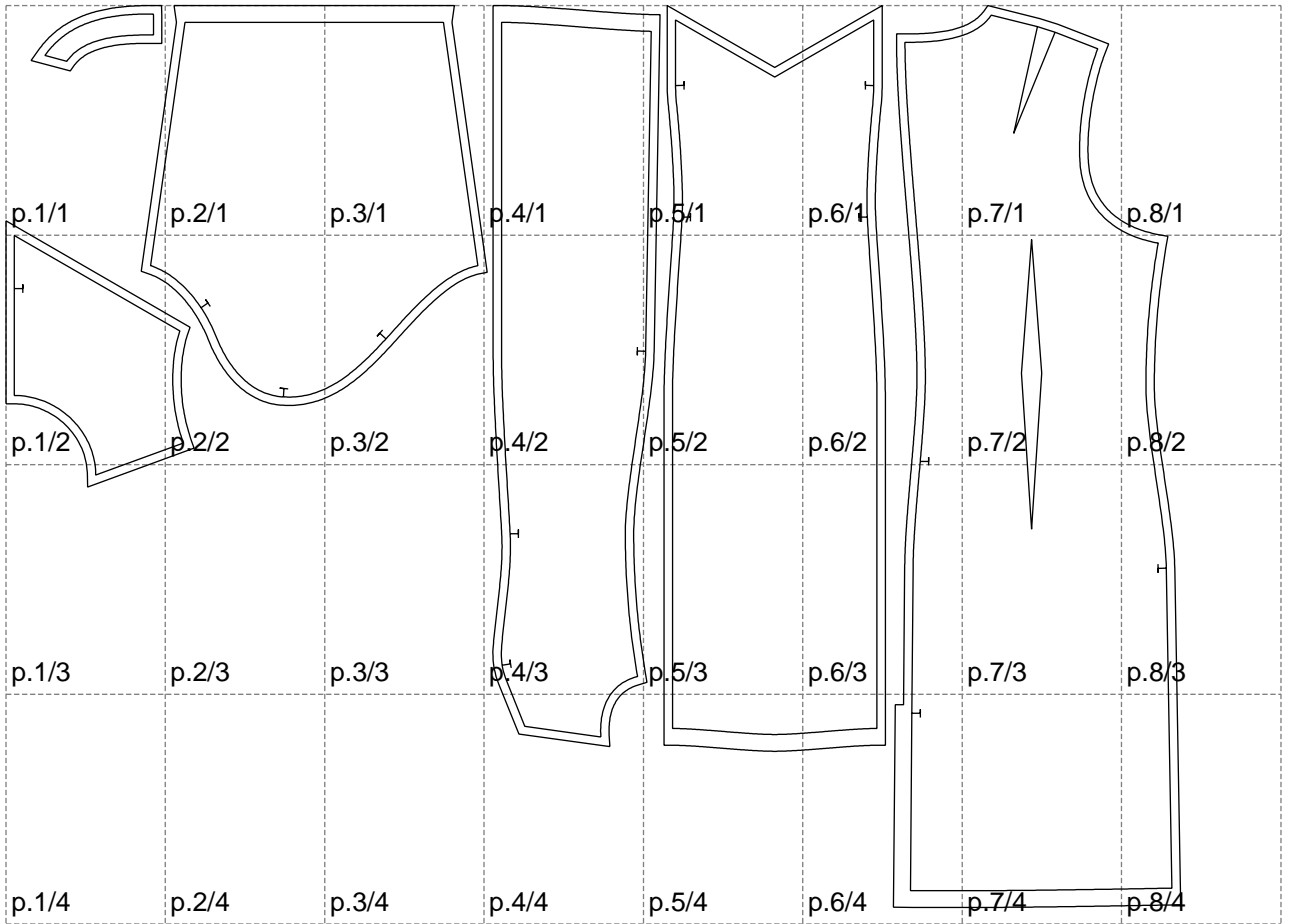

Not for print

Paper size: A4, size:1399.00 x1074.02 mm

# Example

size:1378.71 x1541.63 mm

Maneken =1 ver.0

rz\_1=170

rz\_16=108

rz\_17=92.5

rz\_18=89.2

rz\_19=116

rz\_20=113

---

. . . . .  
. . . . .  
. . . . .