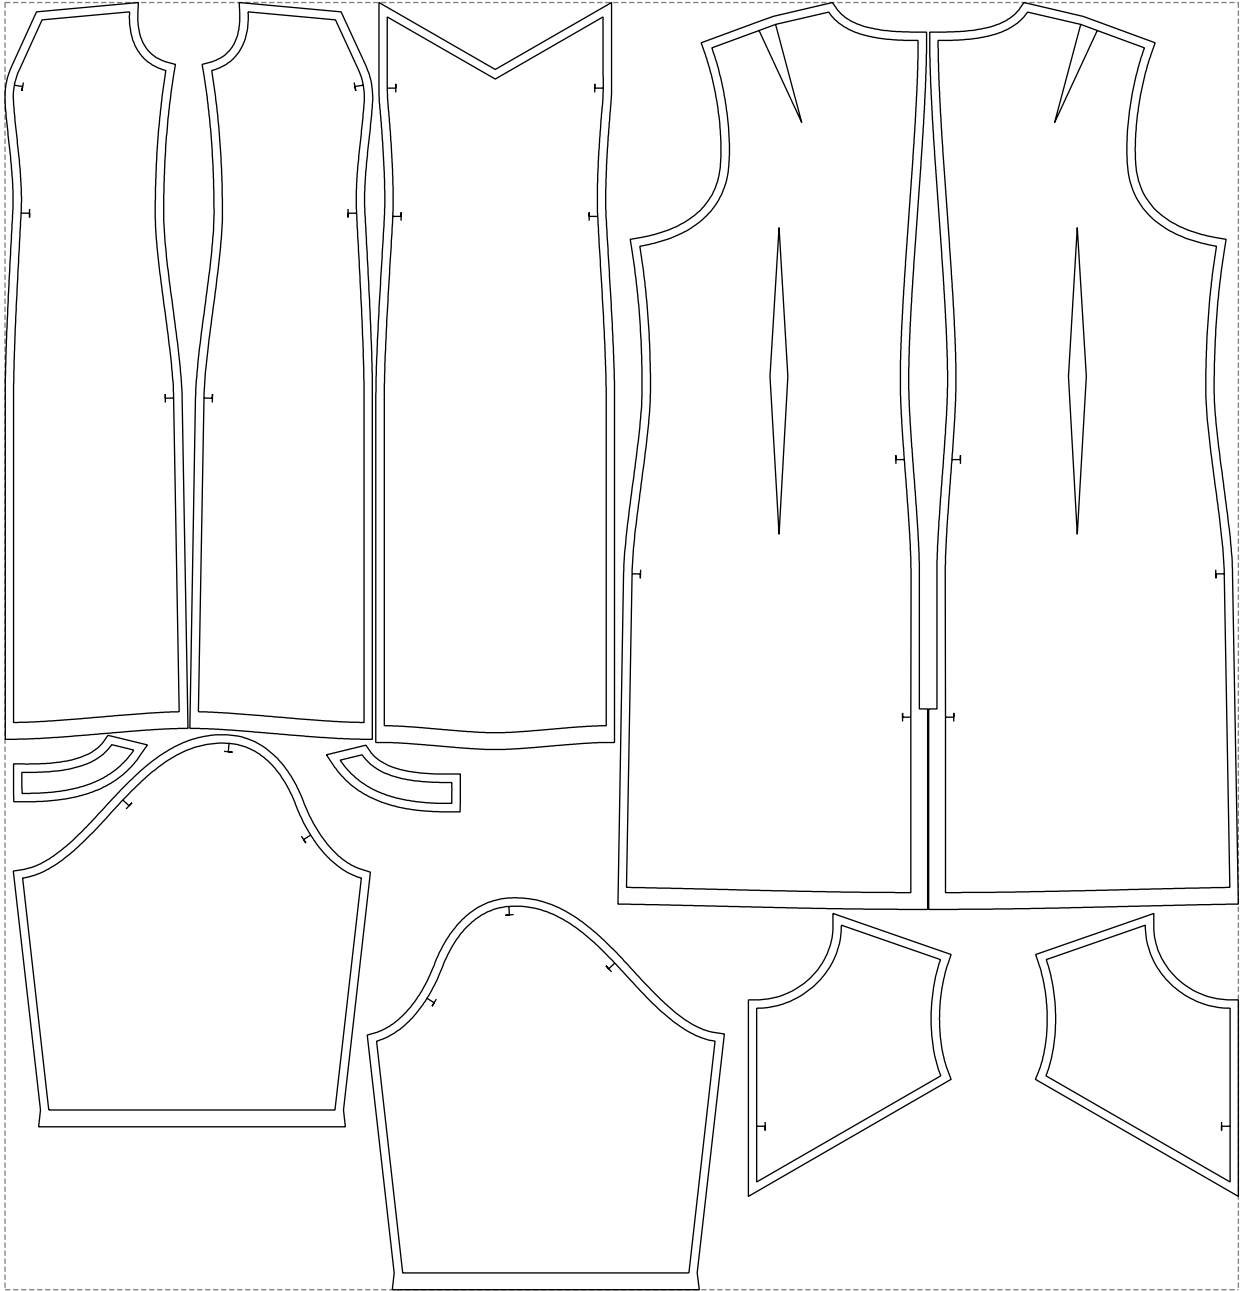

# Example

size:1468.97 x1533.35 mm

Maneken =1 ver.0

rz\_1=170

rz\_16=120

rz\_17=104

rz\_18=103.6

rz\_19=128