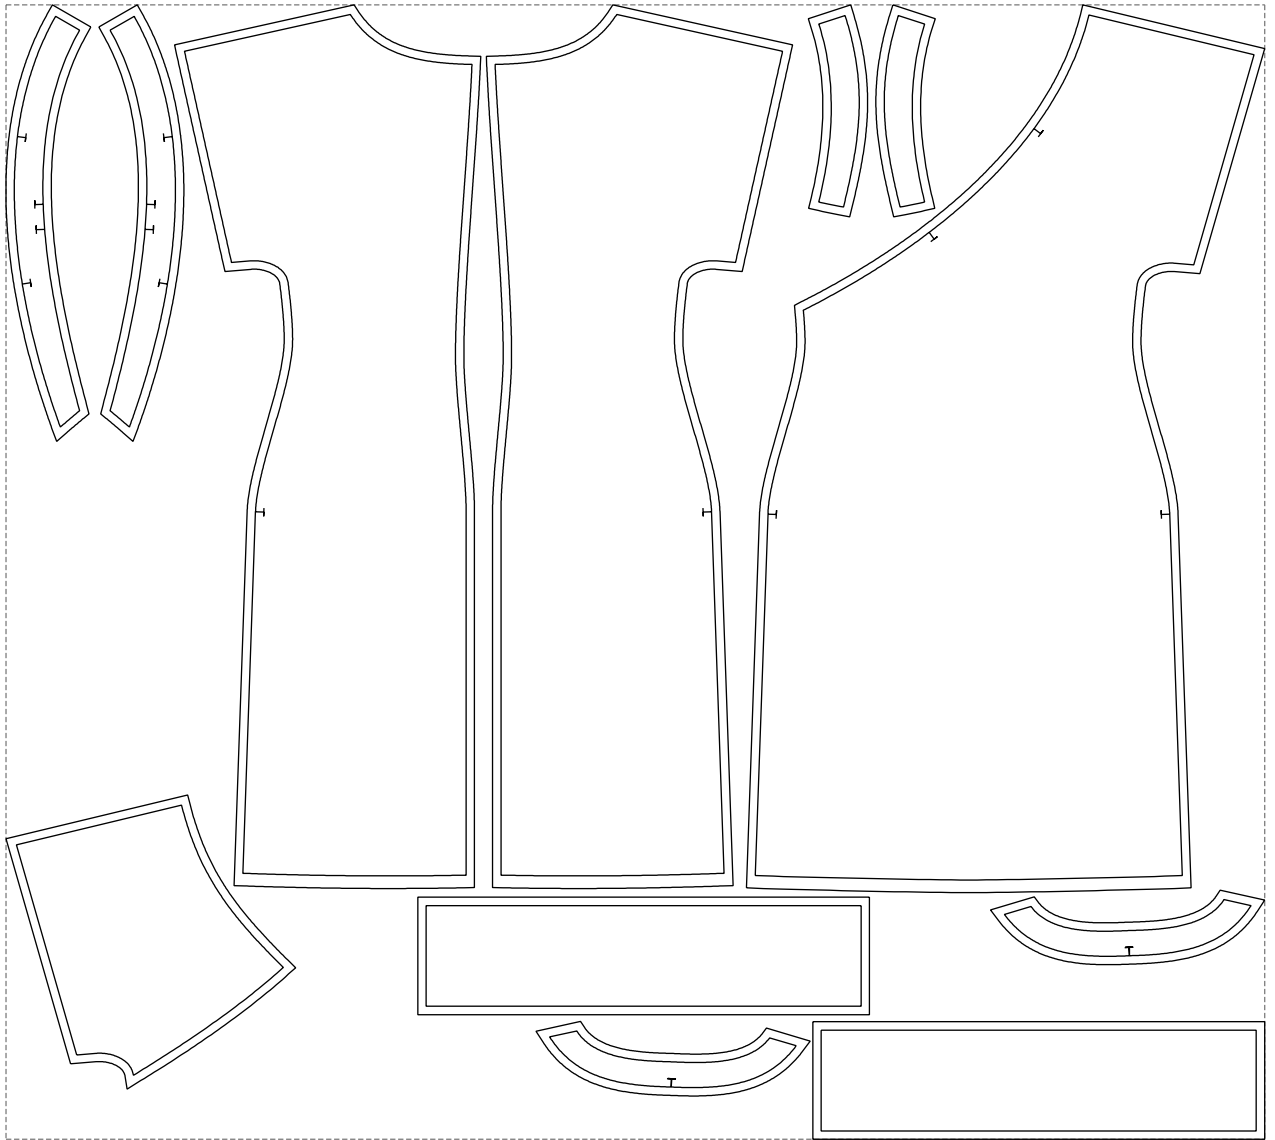

Not for print

Paper size: A4, size:1378.88 x1247.33 mm

# Example

size:1499.00 x1351.23 mm

Maneken =1 ver.0

rz\_1=170

rz\_16=92

rz\_17=78.8

rz\_18=71.8

rz\_19=100