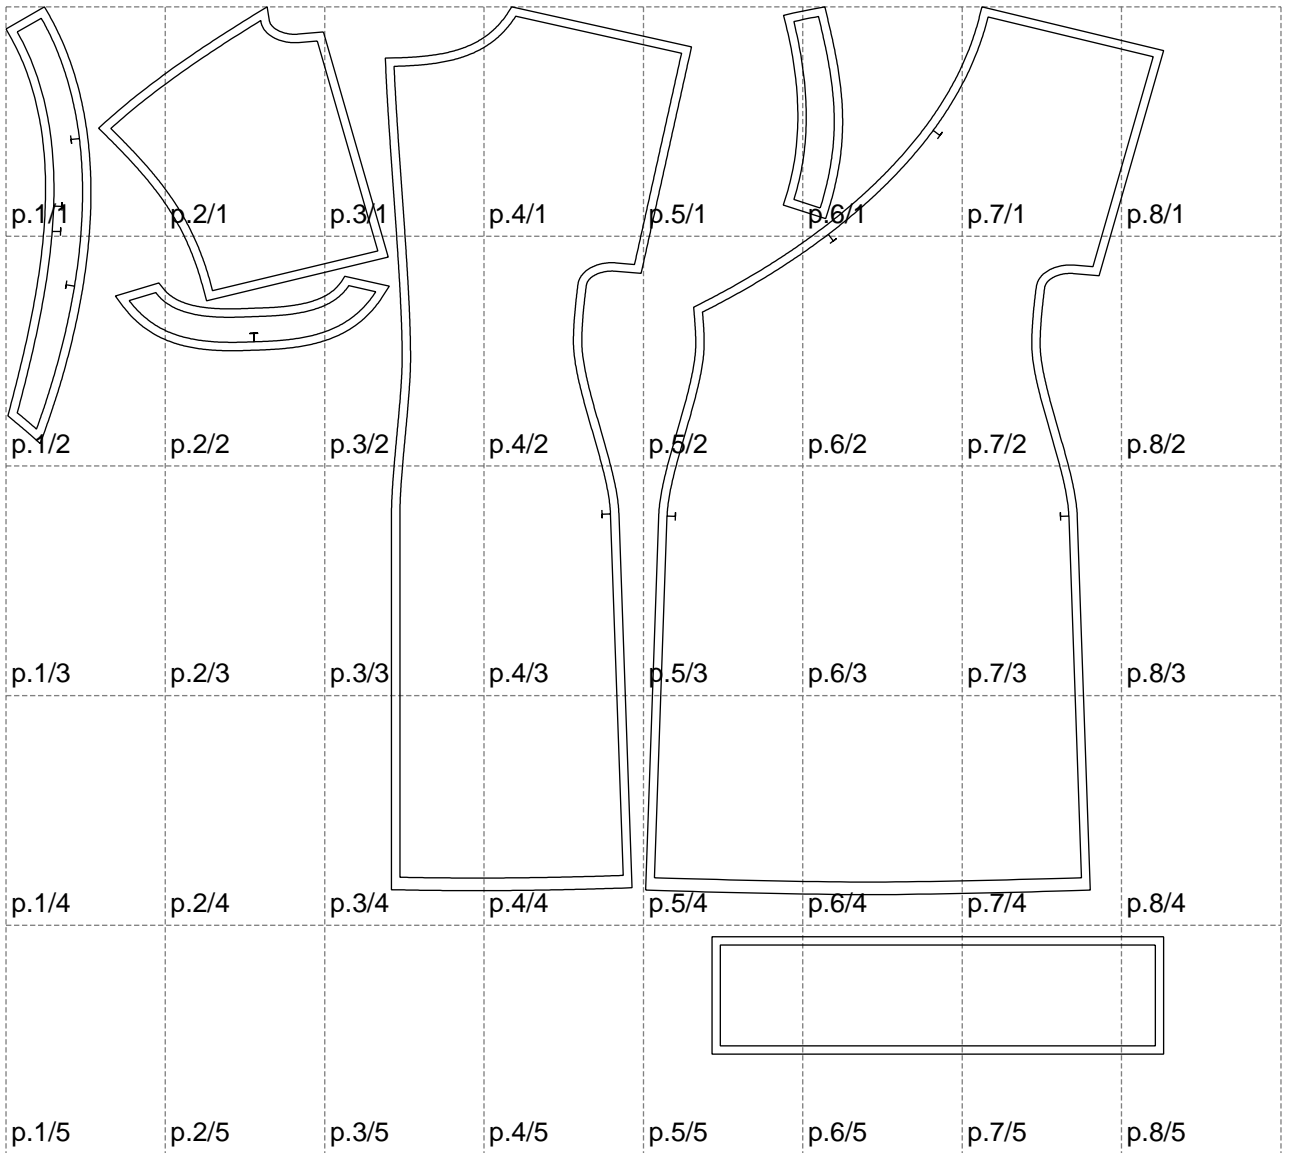

Not for print

Paper size: A4, size:1378.88 x1247.33 mm

# Example

size:1499.00 x1351.23 mm

Maneken =1 ver.0

rz\_1=170

rz\_16=92

rz\_17=78.8

rz\_18=71.8

rz\_19=100

rz\_20=98.1

---

. . . . .  
. . . . .  
. . . . .