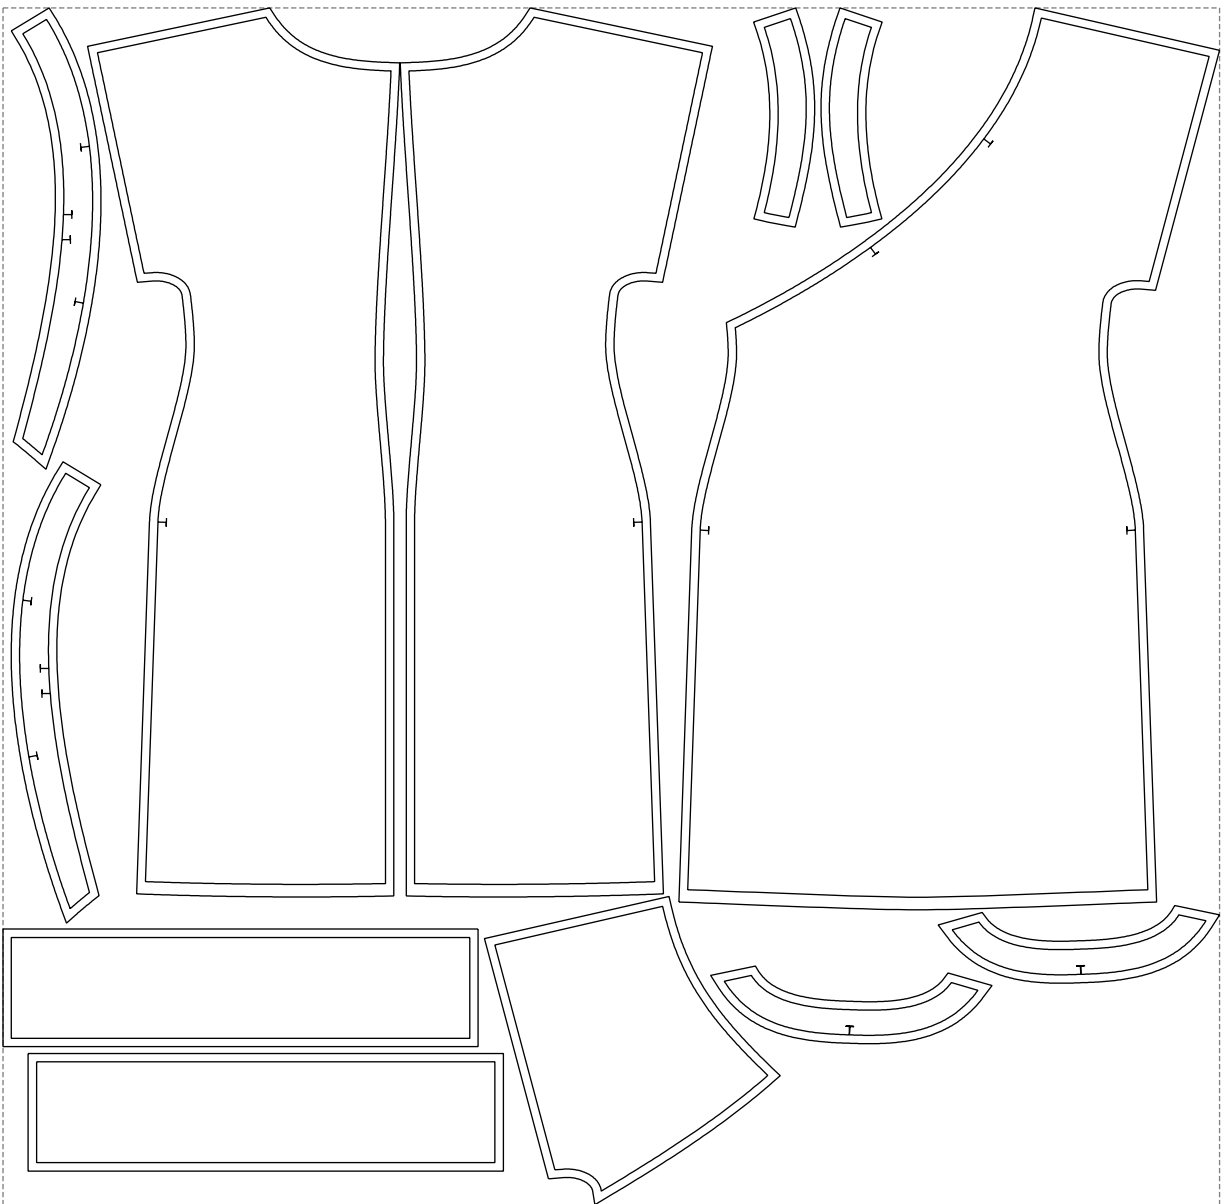

Not for print

Paper size: A4, size:1399.00 x1206.32 mm

# Example

size:1448.83 x1425.71 mm

Maneken =1 ver.0

rz\_1=170

rz\_16=100

rz\_17=85.4

rz\_18=80.2

rz\_19=108

rz\_20=105.4

---

. . . . .  
. . . . .  
. . . . .