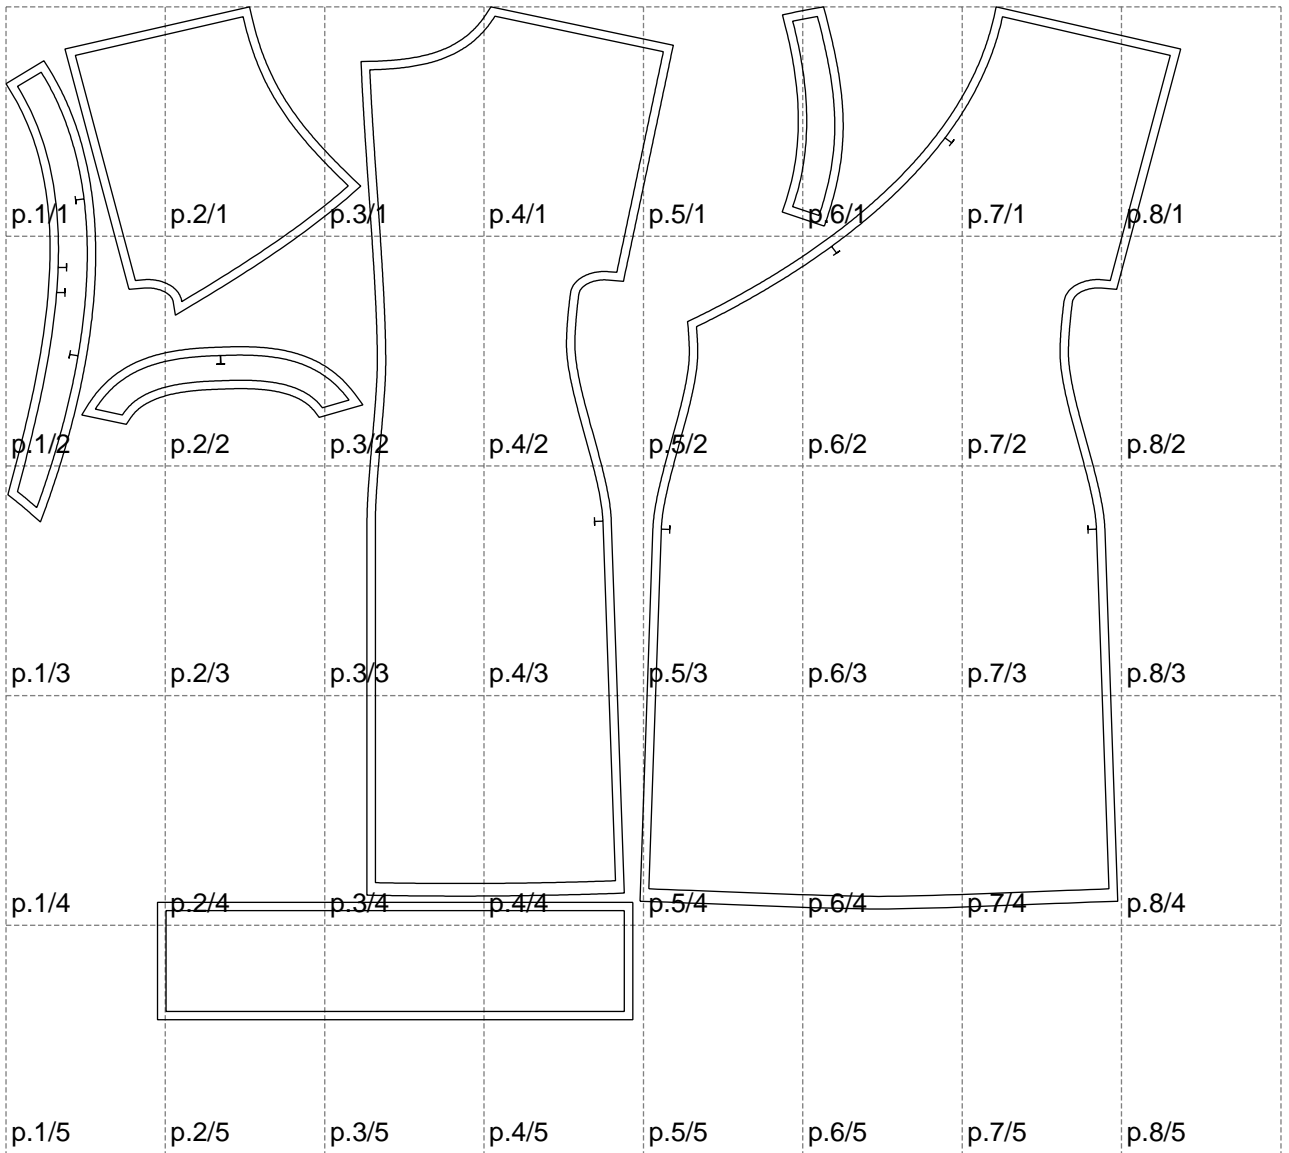

Not for print

Paper size: A4, size:1399.00 x1206.32 mm

# Example

size:1448.83 x1425.71 mm

Maneken =1 ver.0

rz\_1=170

rz\_16=100

rz\_17=85.4

rz\_18=80.2

rz\_19=108

rz\_20=105.4

---

. . . . .  
. . . . .  
. . . . .