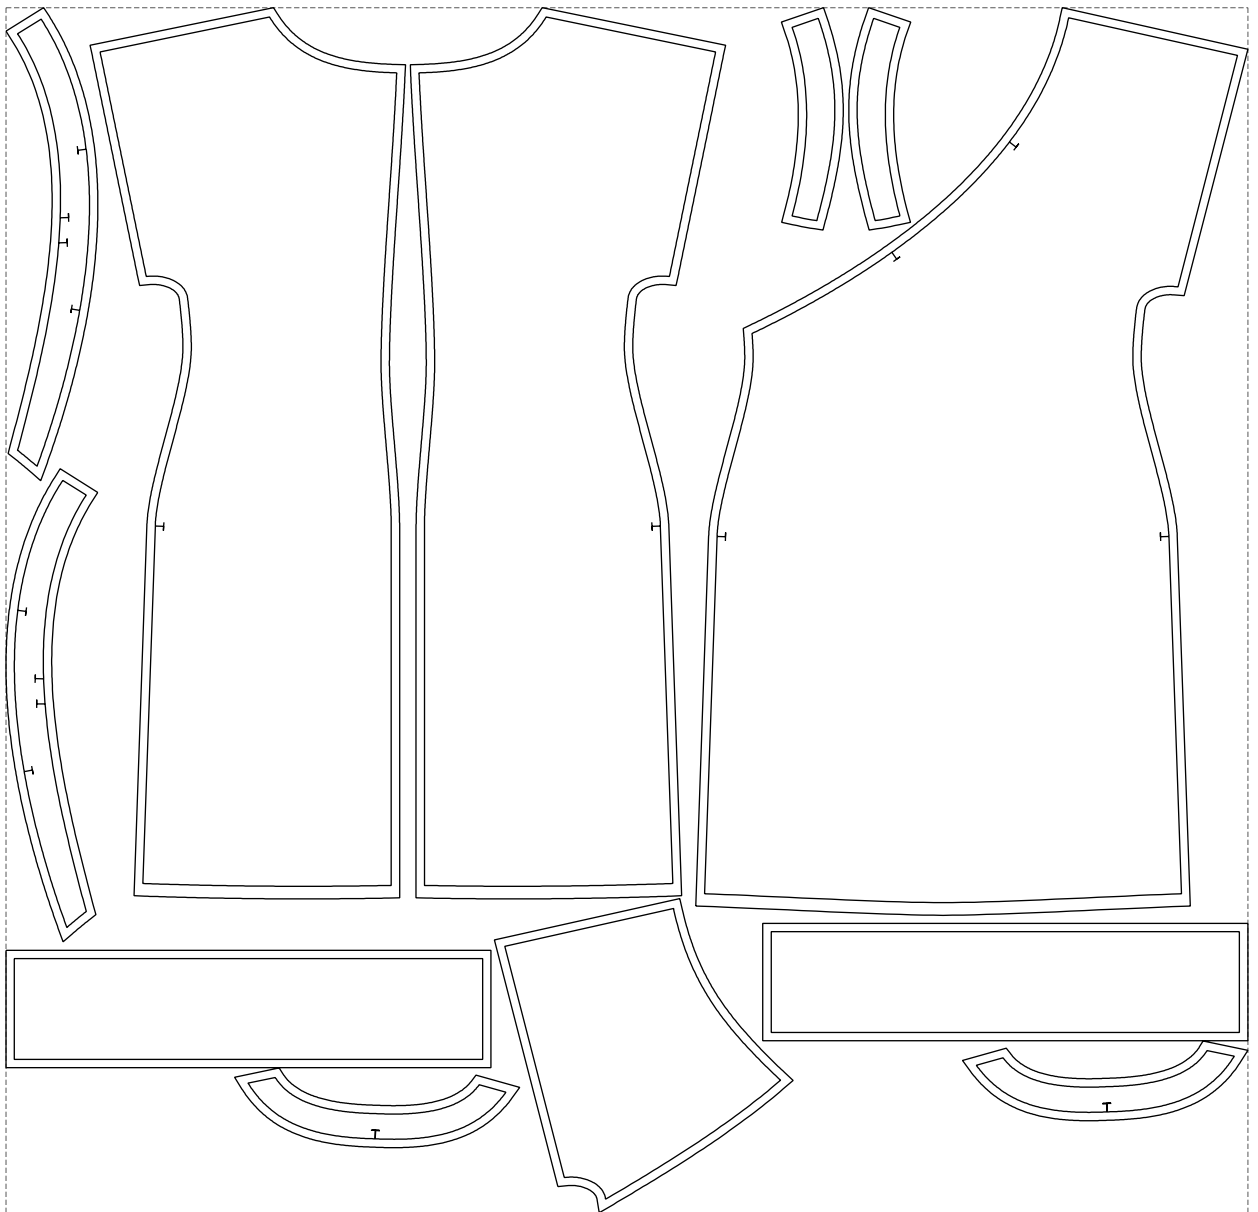

Not for print

Paper size: A4, size:1399.00 x1209.10 mm

# Example

size:1478.97 x1435.51 mm

Maneken =1 ver.0

rz\_1=170

rz\_16=104

rz\_17=88.9

rz\_18=84.4

rz\_19=112