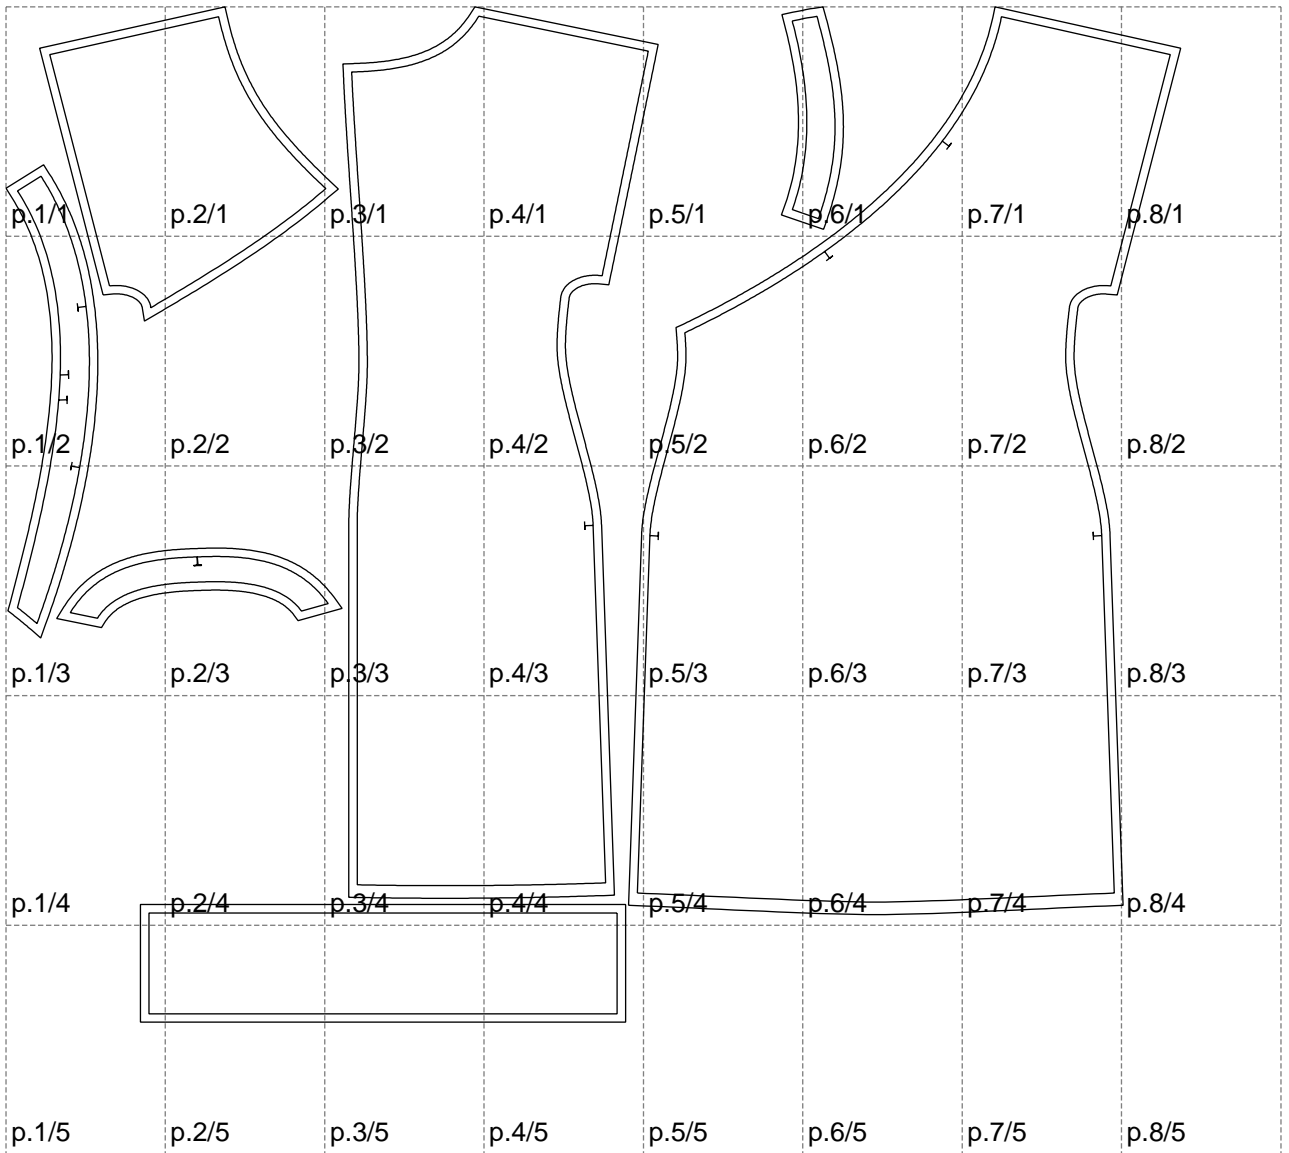

Not for print

Paper size: A4, size:1399.00 x1209.10 mm

# Example

size:1478.97 x1435.51 mm

Maneken =1 ver.0

rz\_1=170

rz\_16=104

rz\_17=88.9

rz\_18=84.4

rz\_19=112

rz\_20=109.3

---

. . . . .  
. . . . .  
. . . . .