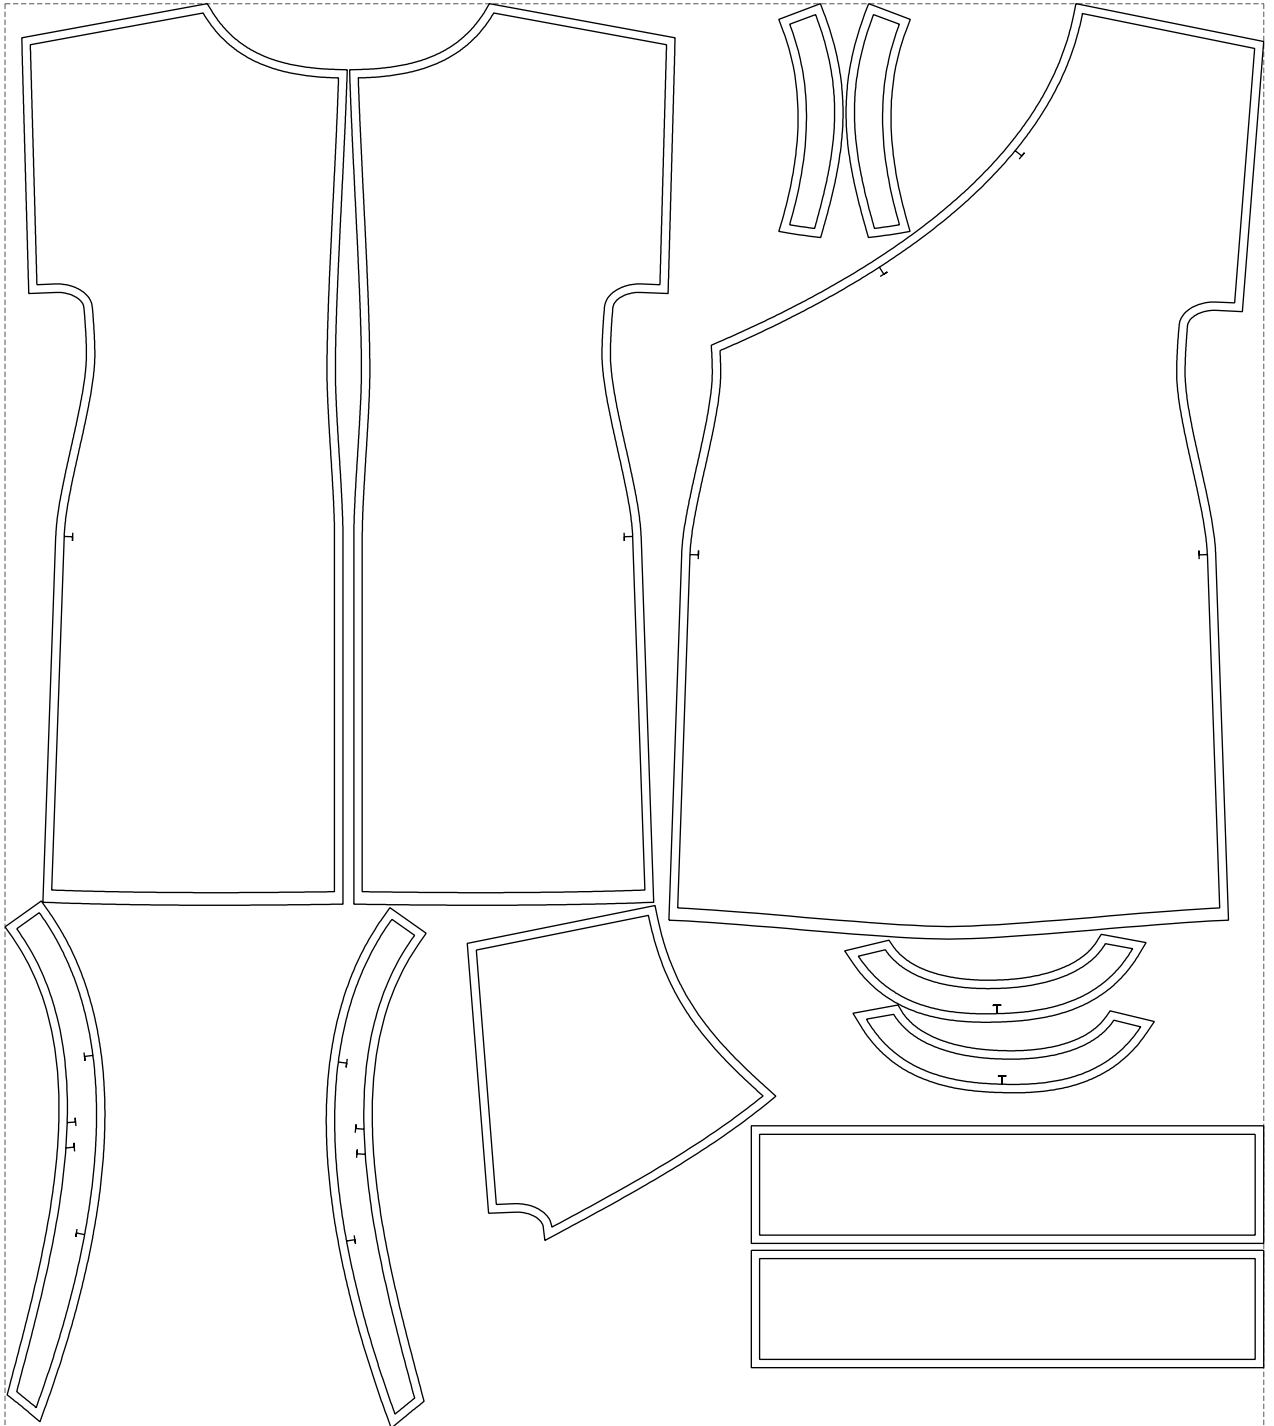

Not for print

Paper size: A4, size:1399.00 x1312.96 mm

# Example

size:1499.00 x1696.98 mm

Maneken =1 ver.0

rz\_1=170

rz\_16=120

rz\_17=104

rz\_18=103.6

rz\_19=128