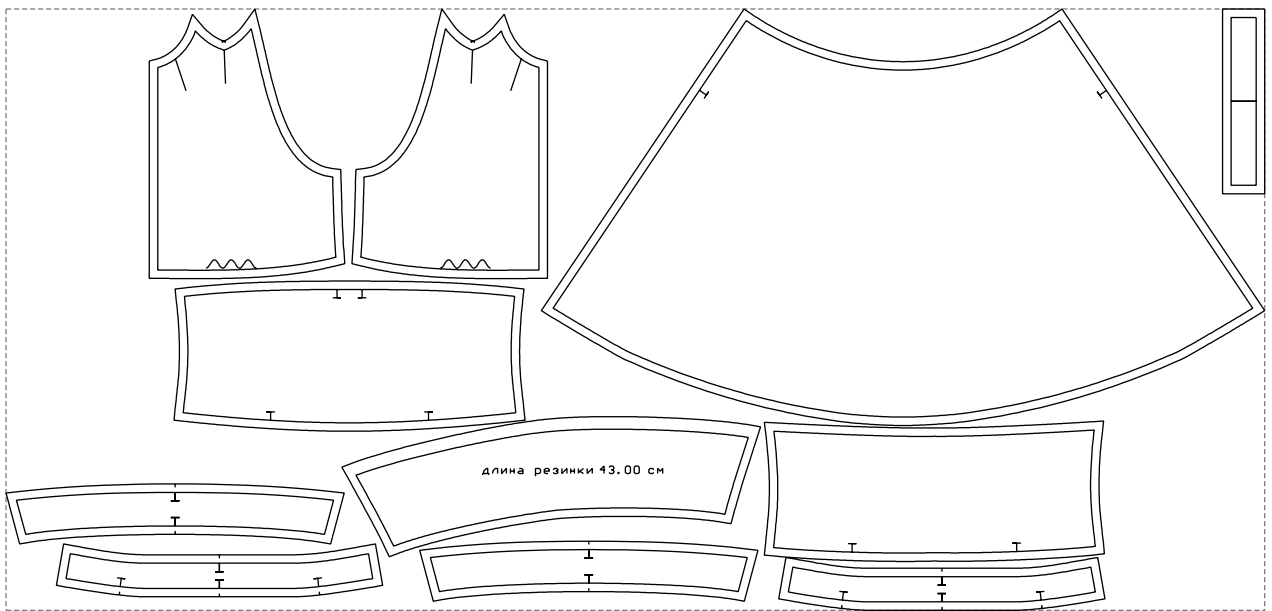

# Example

size:1499.00 x716.15 mm

Maneken =1 ver.0

rz\_1=170

rz\_16=88

rz\_17=75.6

rz\_18=67.6

rz\_19=96

rz\_20=94.6

---

. . . . .  
. . . . .  
. . . . .