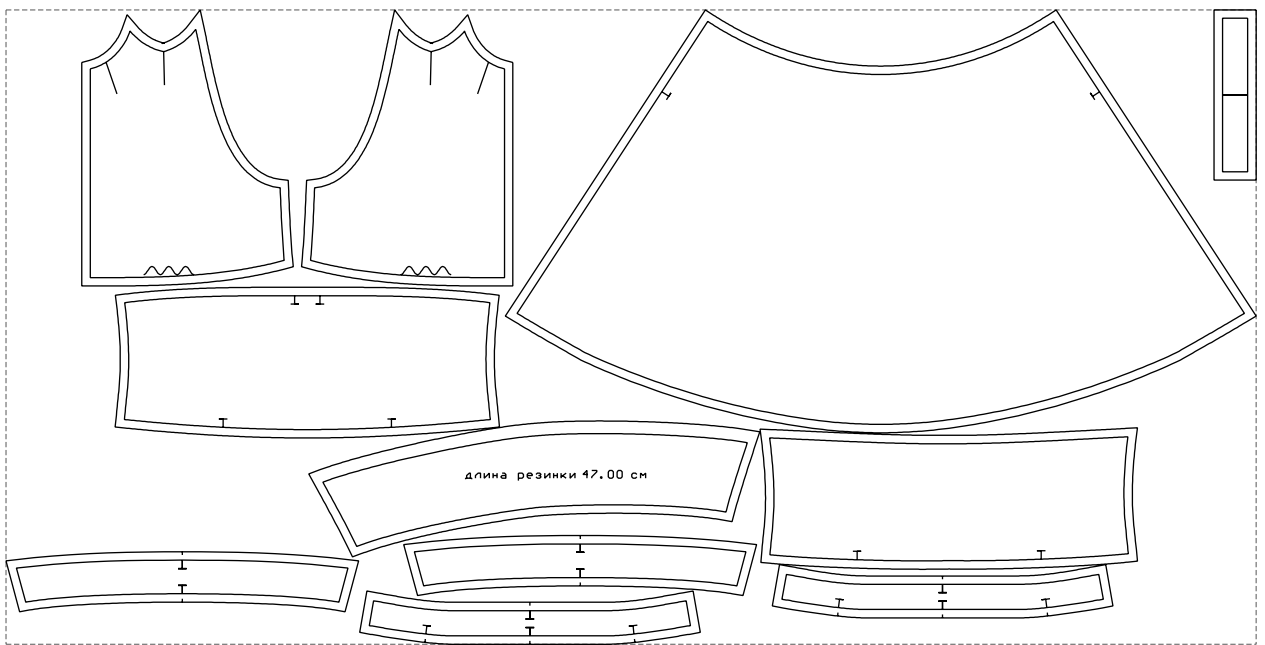

Not for print

Paper size: A4, size:1399.00 x1470.86 mm

# Example

size:1488.92 x755.71 mm

Maneken =1 ver.0

rz\_1=170

rz\_16=96

rz\_17=82

rz\_18=76

rz\_19=104

rz\_20=101.8

---

. . . . .  
. . . . .  
. . . . .