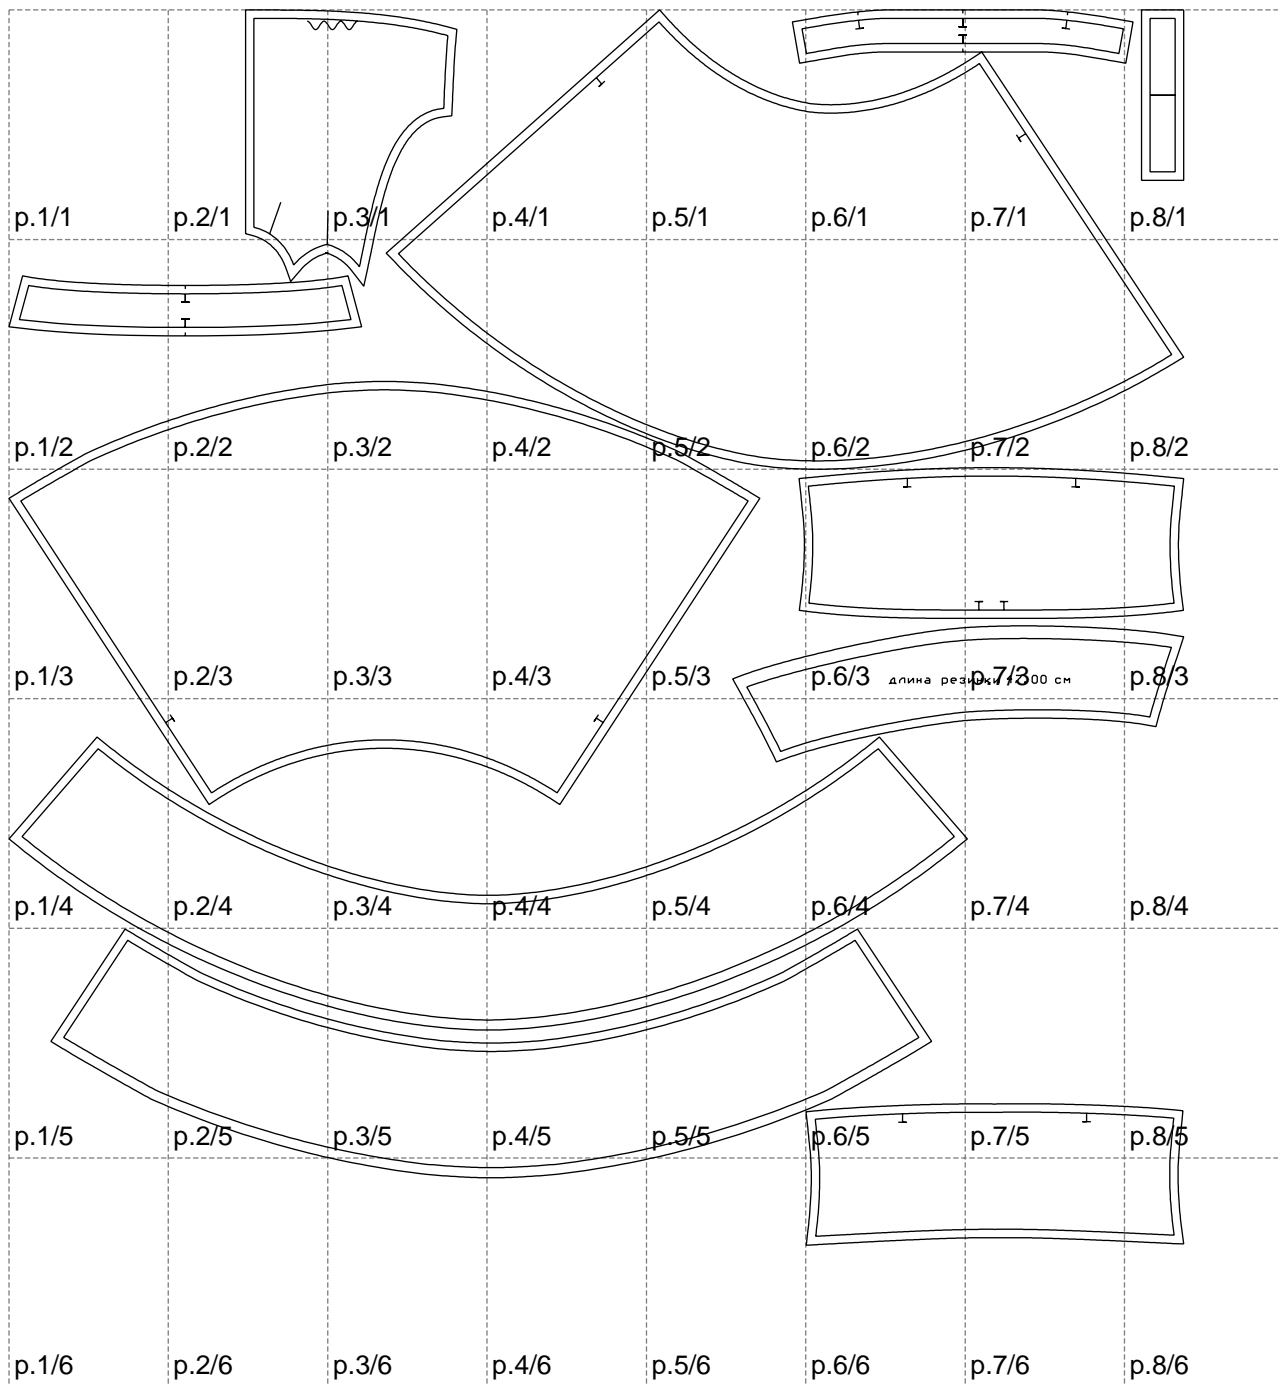

Not for print

Paper size: A4, size:1399.00 x1470.86 mm

# Example

size:1488.92 x755.71 mm

Maneken =1 ver.0

rz\_1=170

rz\_16=96

rz\_17=82

rz\_18=76

rz\_19=104

rz\_20=101.8

---

. . . . .  
. . . . .  
. . . . .