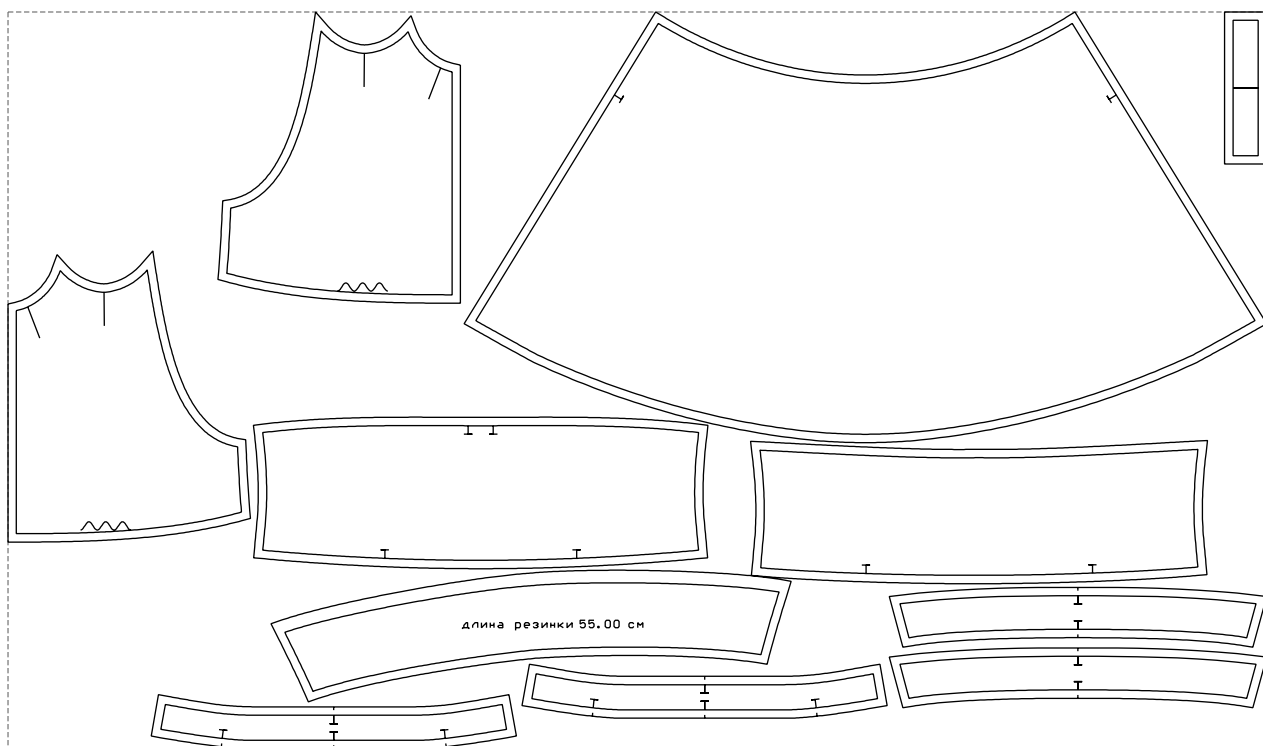

Not for print

Paper size: A4, size:1399.00 x1730.68 mm

# Example

size:1499.00 x877.70 mm

Maneken =1 ver.0

rz\_1=170

rz\_16=112

rz\_17=96.2

rz\_18=94

rz\_19=120

rz\_20=117

---

. . . . .  
. . . . .  
. . . . .