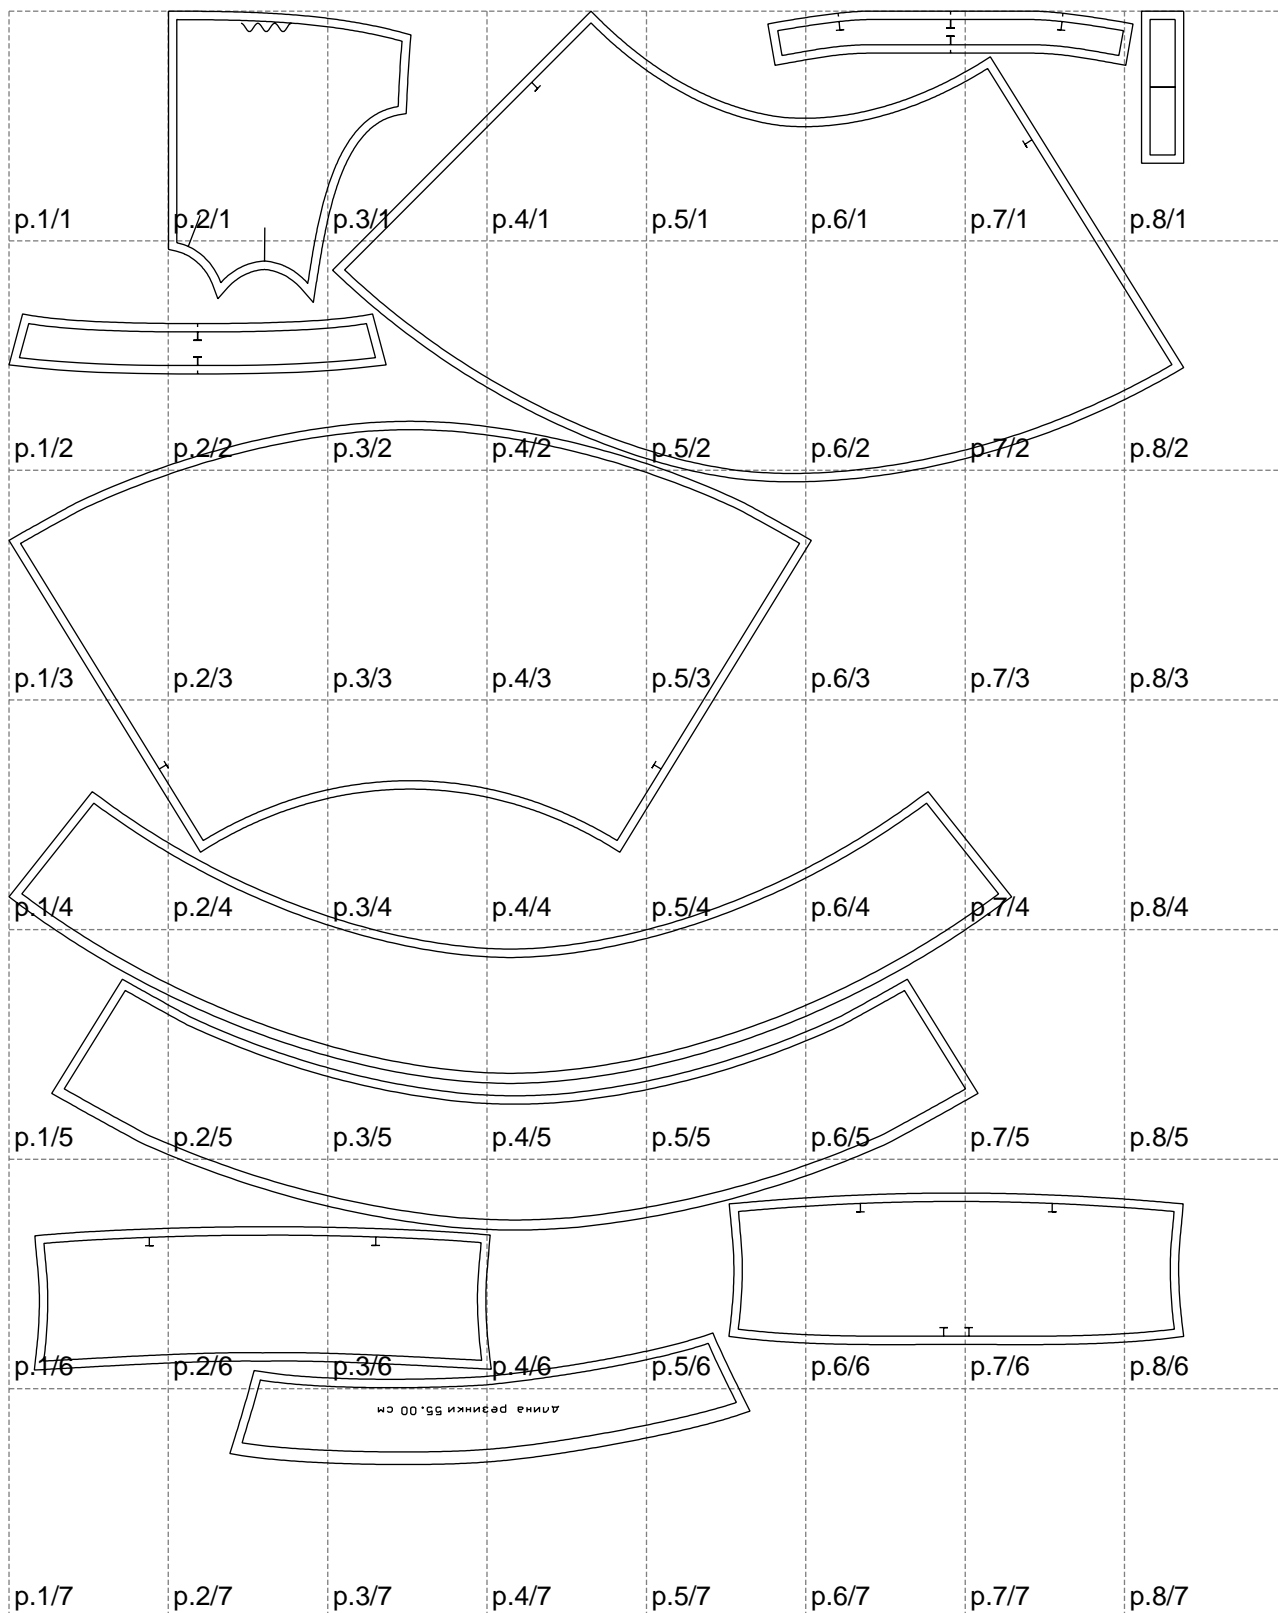

Not for print

Paper size: A4, size:1399.00 x1730.68 mm

# Example

size:1499.00 x877.70 mm

Maneken =1 ver.0

rz\_1=170

rz\_16=112

rz\_17=96.2

rz\_18=94

rz\_19=120

rz\_20=117

---

. . . . .  
. . . . .  
. . . . .