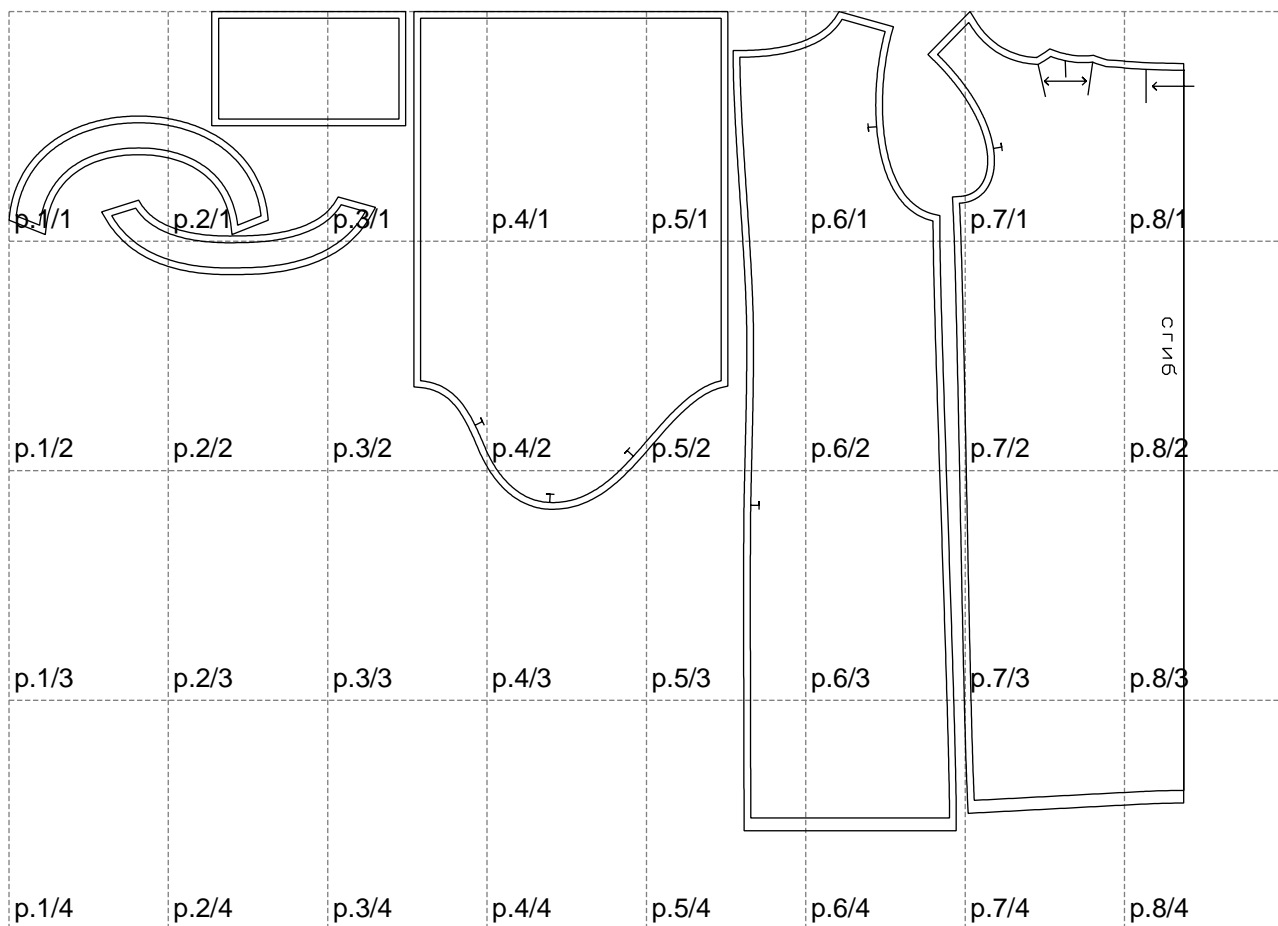

Not for print

Paper size: A4, size:1411.61 x975.40 mm

# Example

size:1511.61 x1106.44 mm

Maneken =1 ver.0

rz\_1=170

rz\_16=88

rz\_17=75.6

rz\_18=67.6

rz\_19=96

rz\_20=94.6

---

. . . . .  
. . . . .  
. . . . .