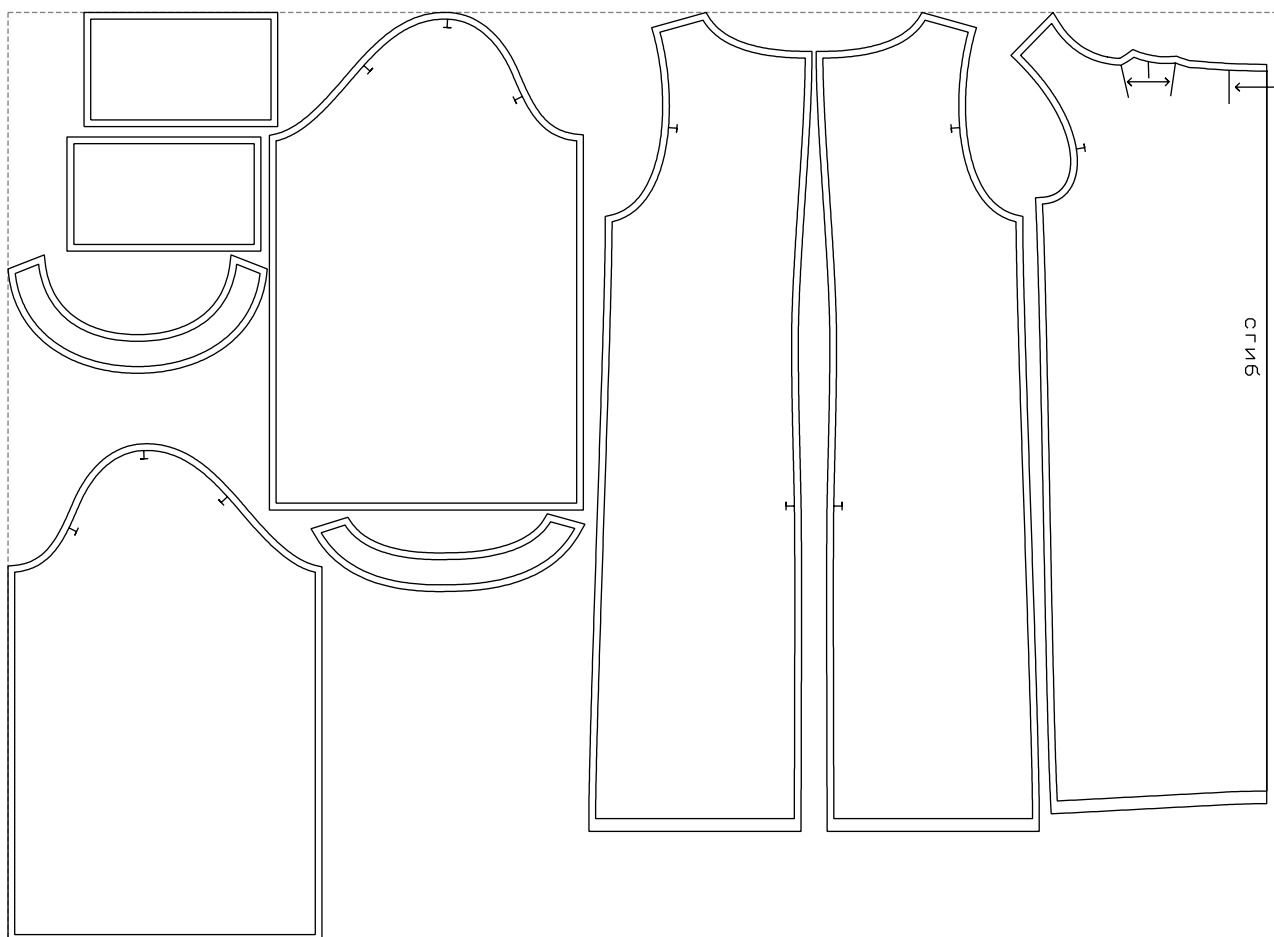

Not for print

Paper size: A4, size:1411.61 x975.40 mm

# Example

size:1511.61 x1106.44 mm

Maneken =1 ver.0

rz\_1=170

rz\_16=88

rz\_17=75.6

rz\_18=67.6

rz\_19=96

rz\_20=94.6

---

. . . . .  
. . . . .  
. . . . .