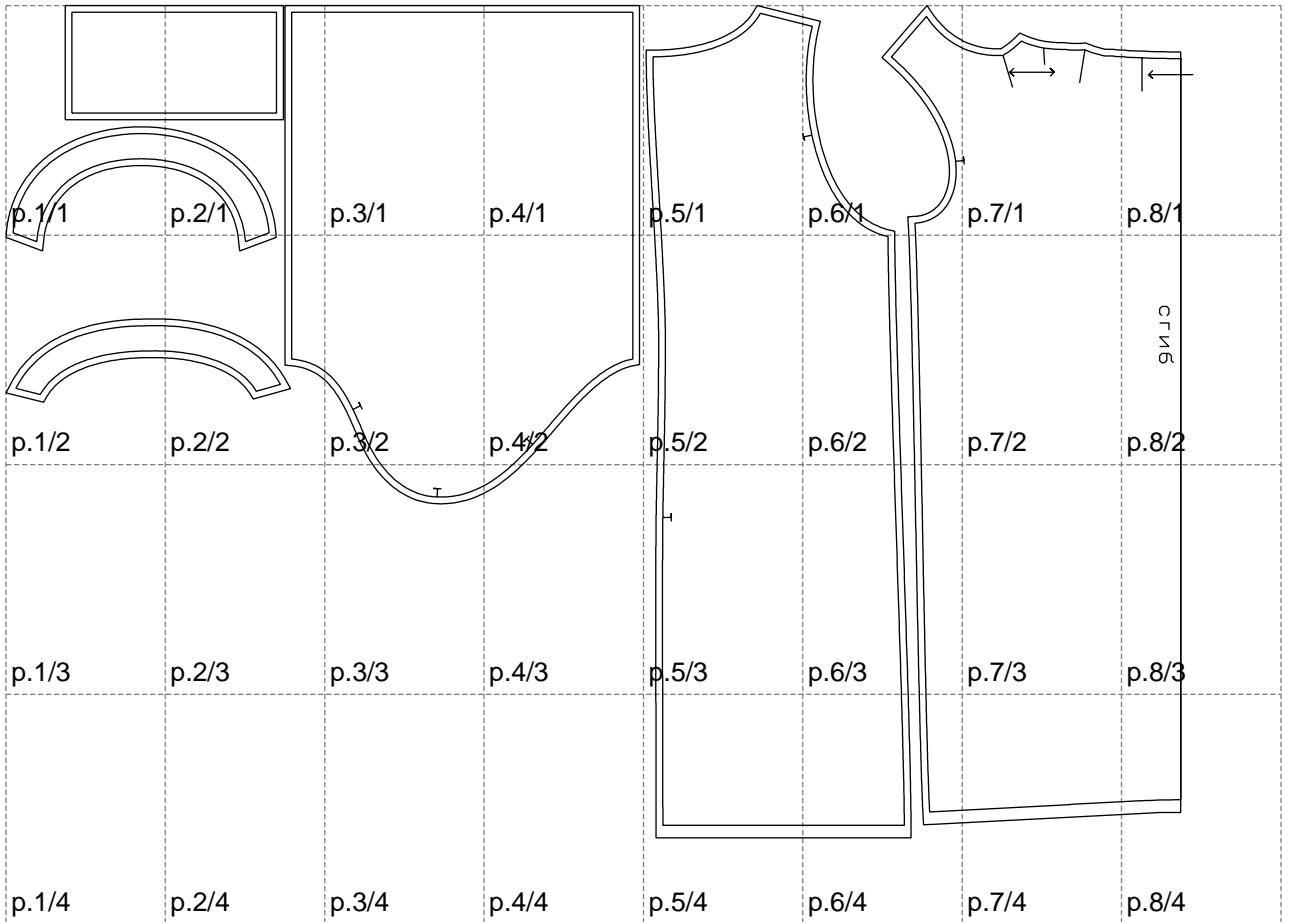

Not for print

Paper size: A4, size:1413.89 x991.10 mm

# Example

size:1403.20 x1222.13 mm

Maneken =1 ver.0

rz\_1=170

rz\_16=108

rz\_17=92.5

rz\_18=89.2

rz\_19=116

rz\_20=113

---

. . . . .  
. . . . .  
. . . . .