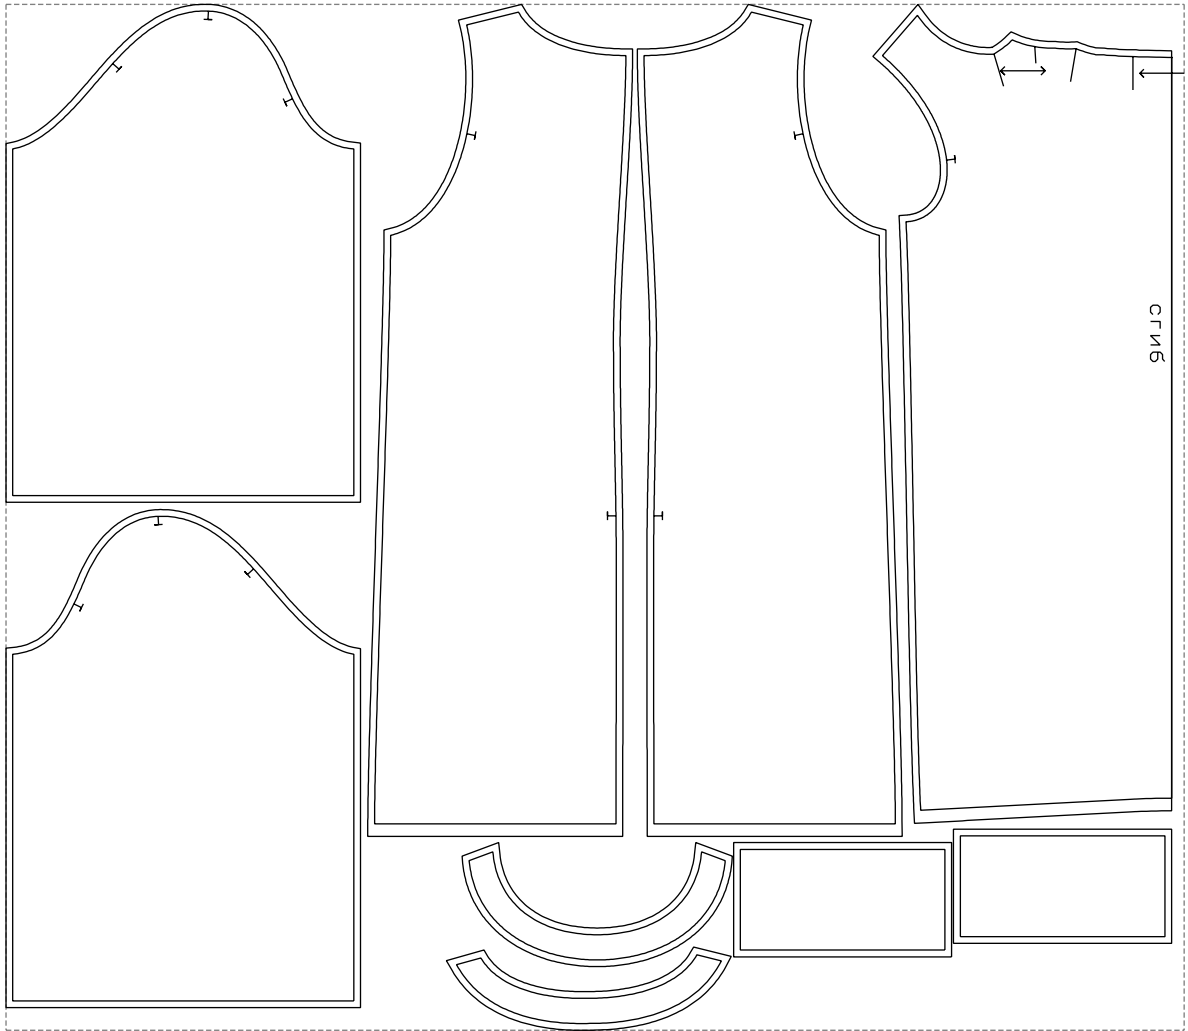

Not for print

Paper size: A4, size:1413.89 x991.10 mm

# Example

size:1403.20 x1222.13 mm

Maneken =1 ver.0

rz\_1=170

rz\_16=108

rz\_17=92.5

rz\_18=89.2

rz\_19=116