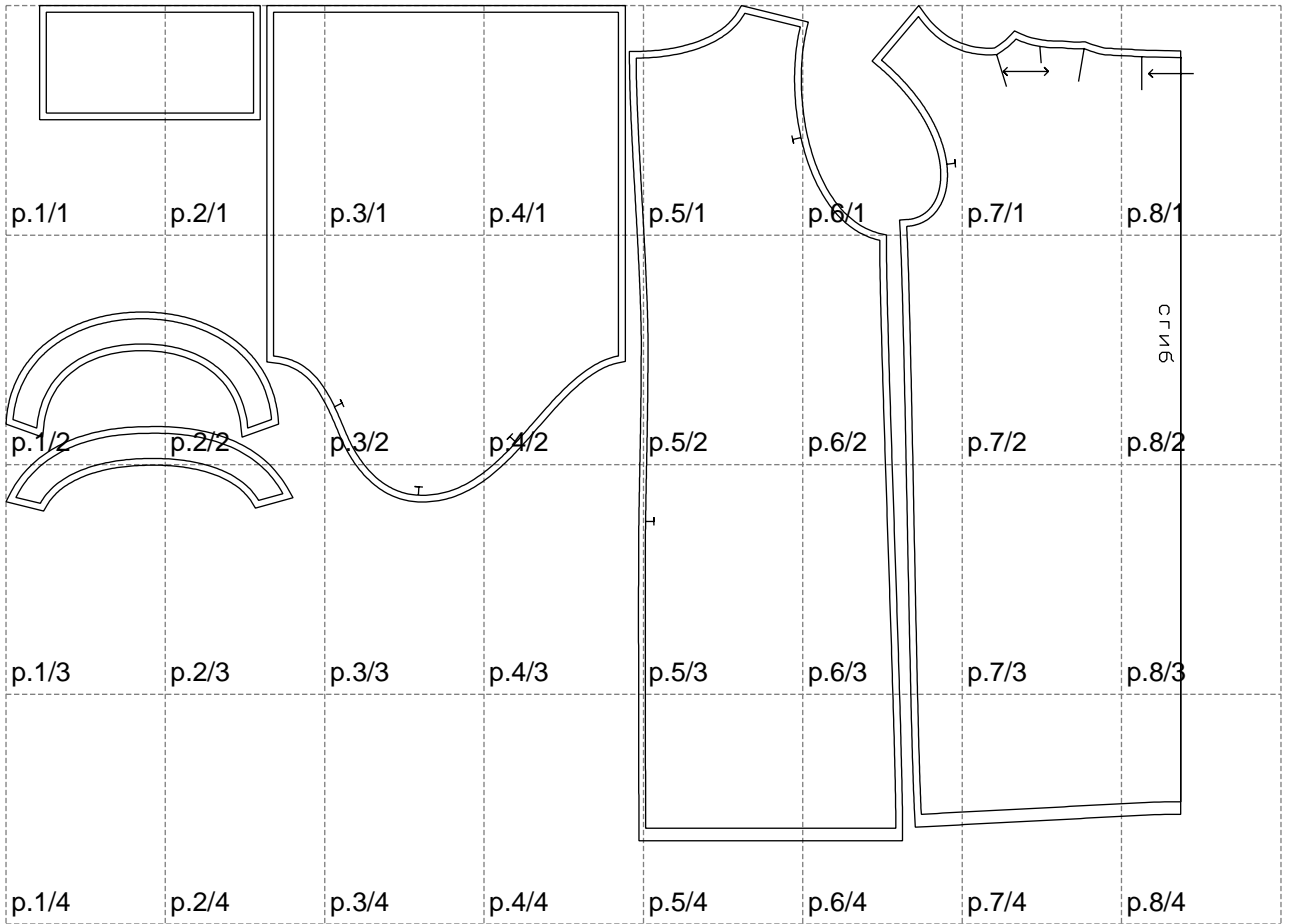

Not for print

Paper size: A4, size:1414.47 x994.57 mm

Example

size:1434.32 x1217.27 mm

Maneken =1 ver.0

rz_1=170

rz_16=112

rz_17=96.2

rz_18=94

rz_19=120

rz_20=117

.
.
.