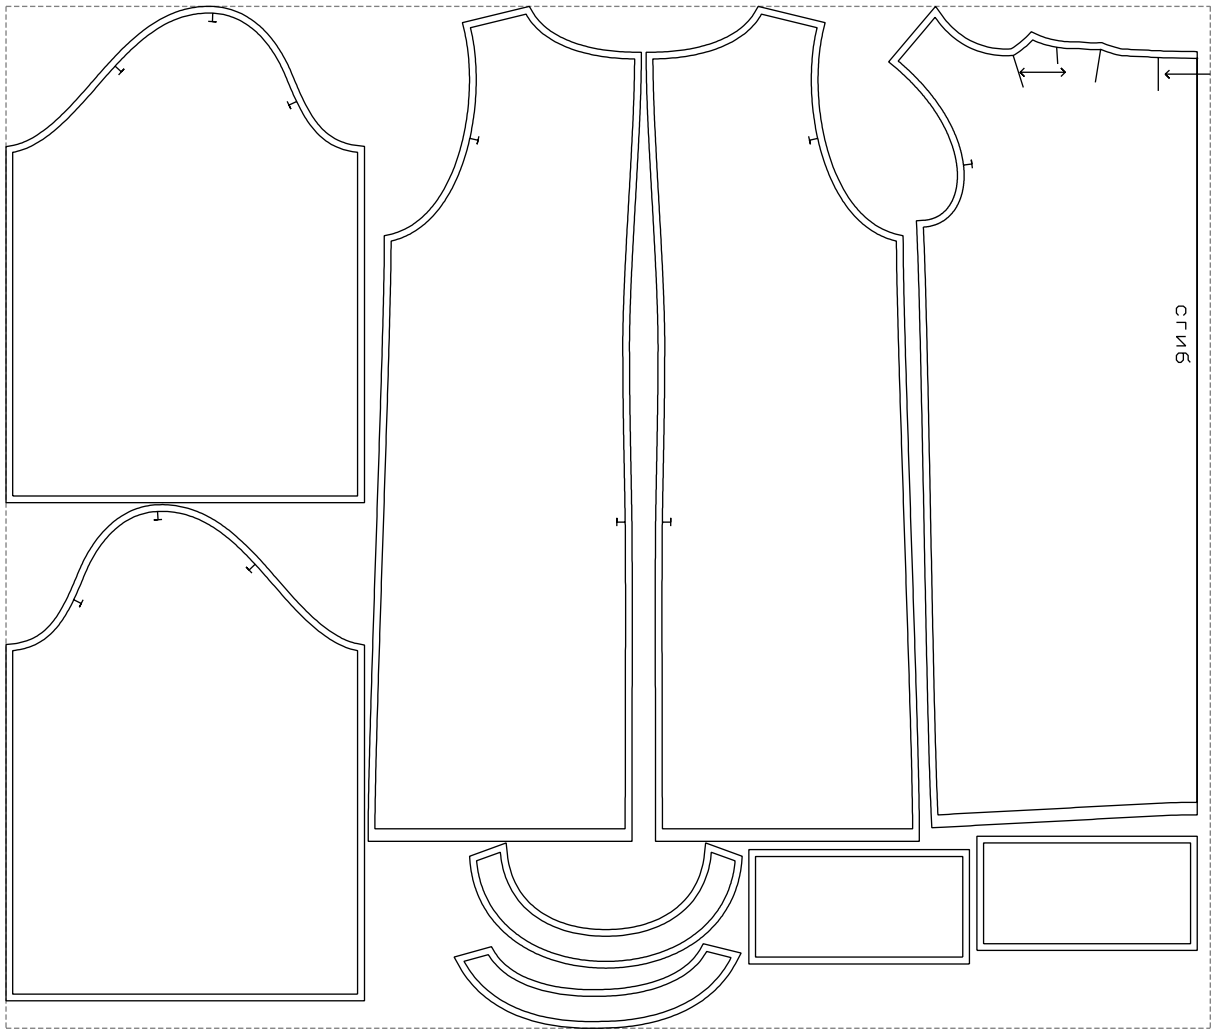

Not for print

Paper size: A4, size:1414.47 x994.57 mm

Example

size:1434.32 x1217.27 mm

Maneken =1 ver.0

rz_1=170

rz_16=112

rz_17=96.2

rz_18=94

rz_19=120

rz_20=117

.
.
.