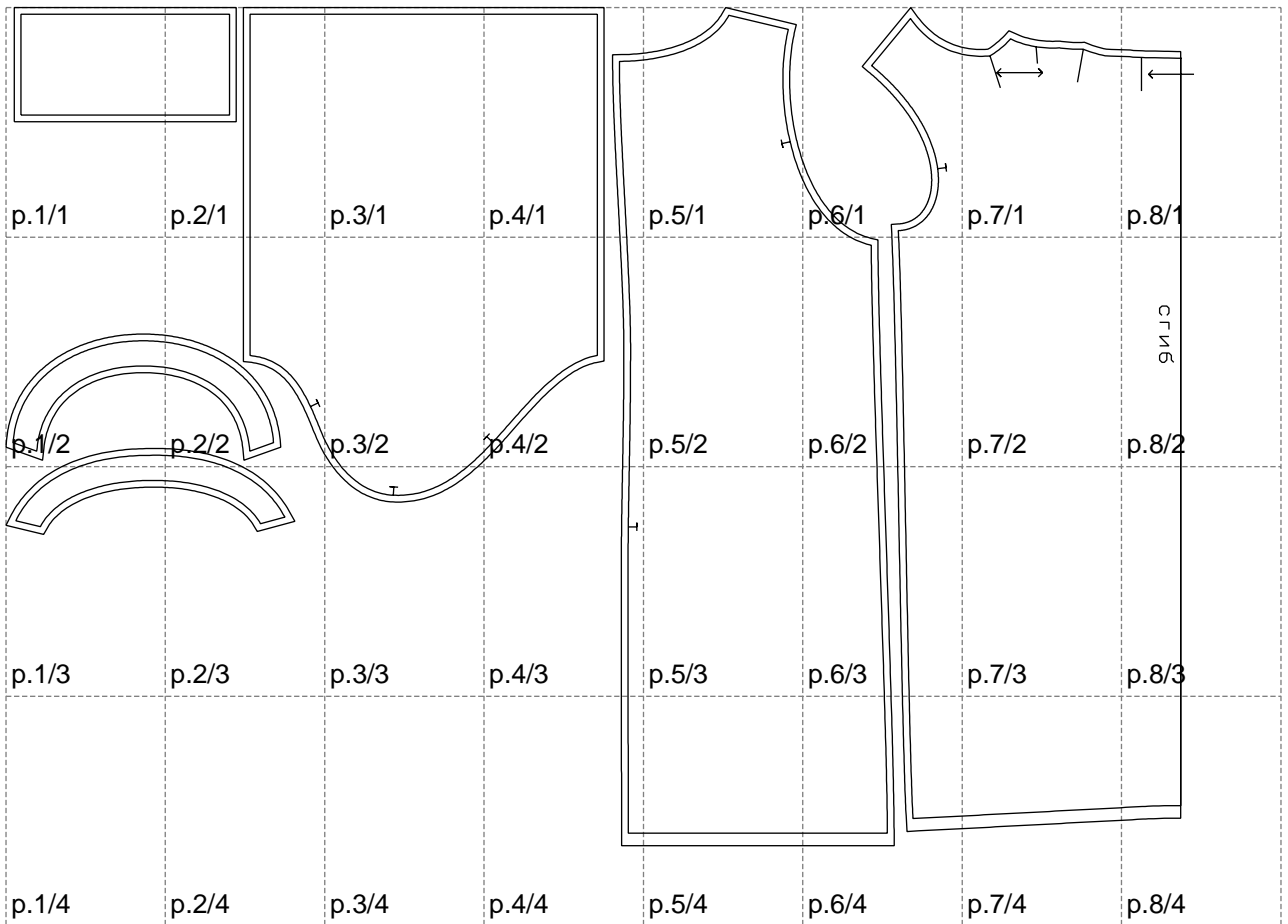

Not for print

Paper size: A4, size:1415.01 x998.05 mm

# Example

size:1464.58 x1224.06 mm

Maneken =1 ver.0

rz\_1=170

rz\_16=116

rz\_17=100

rz\_18=98.8

rz\_19=124

rz\_20=121

---

. . . . .  
. . . . .  
. . . . .