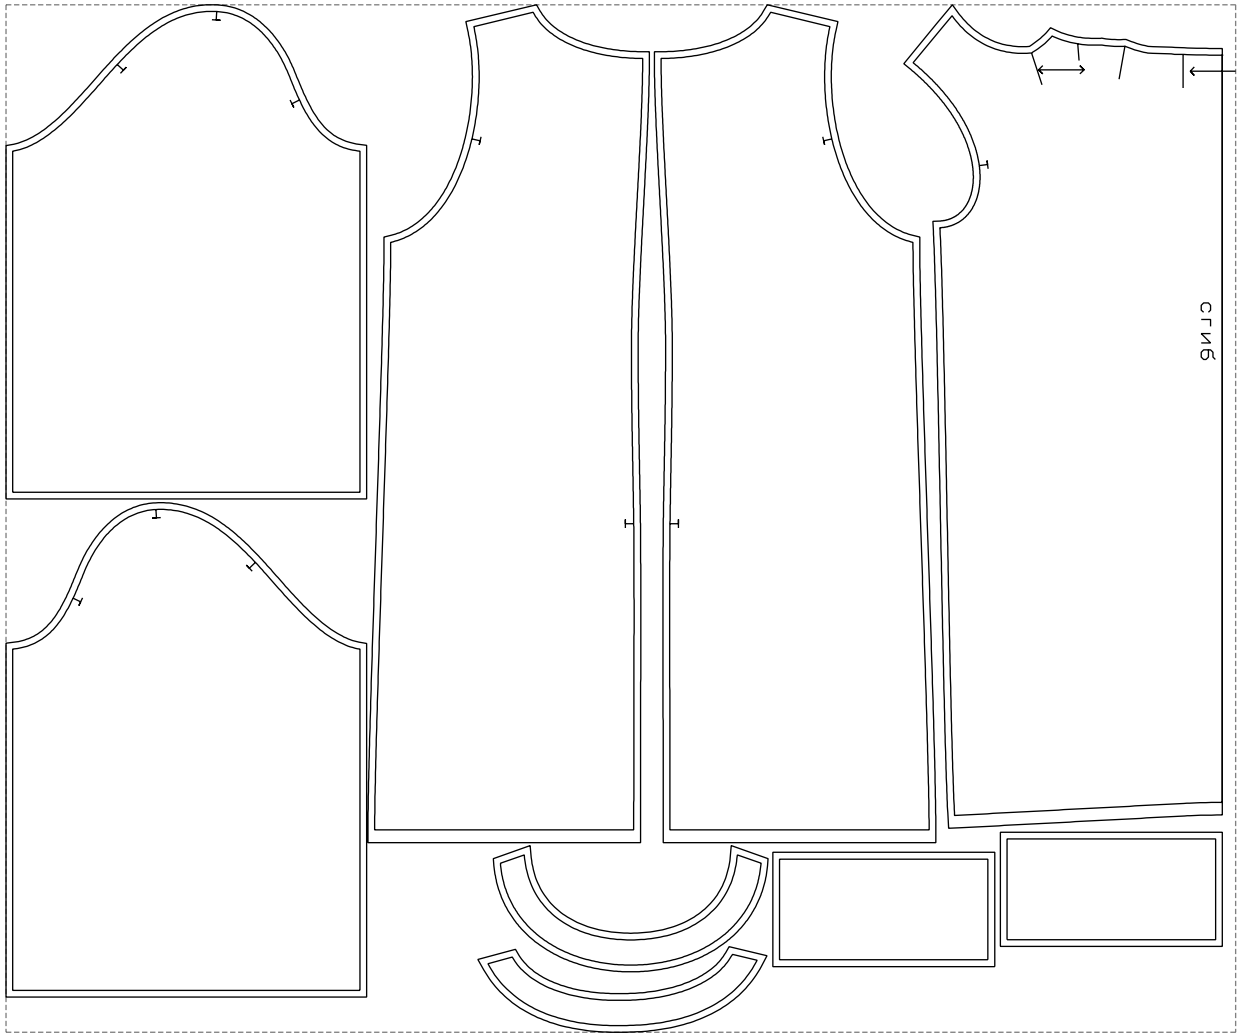

Not for print

Paper size: A4, size:1415.01 x998.05 mm

# Example

size:1464.58 x1224.06 mm

Maneken =1 ver.0

rz\_1=170

rz\_16=116

rz\_17=100

rz\_18=98.8

rz\_19=124