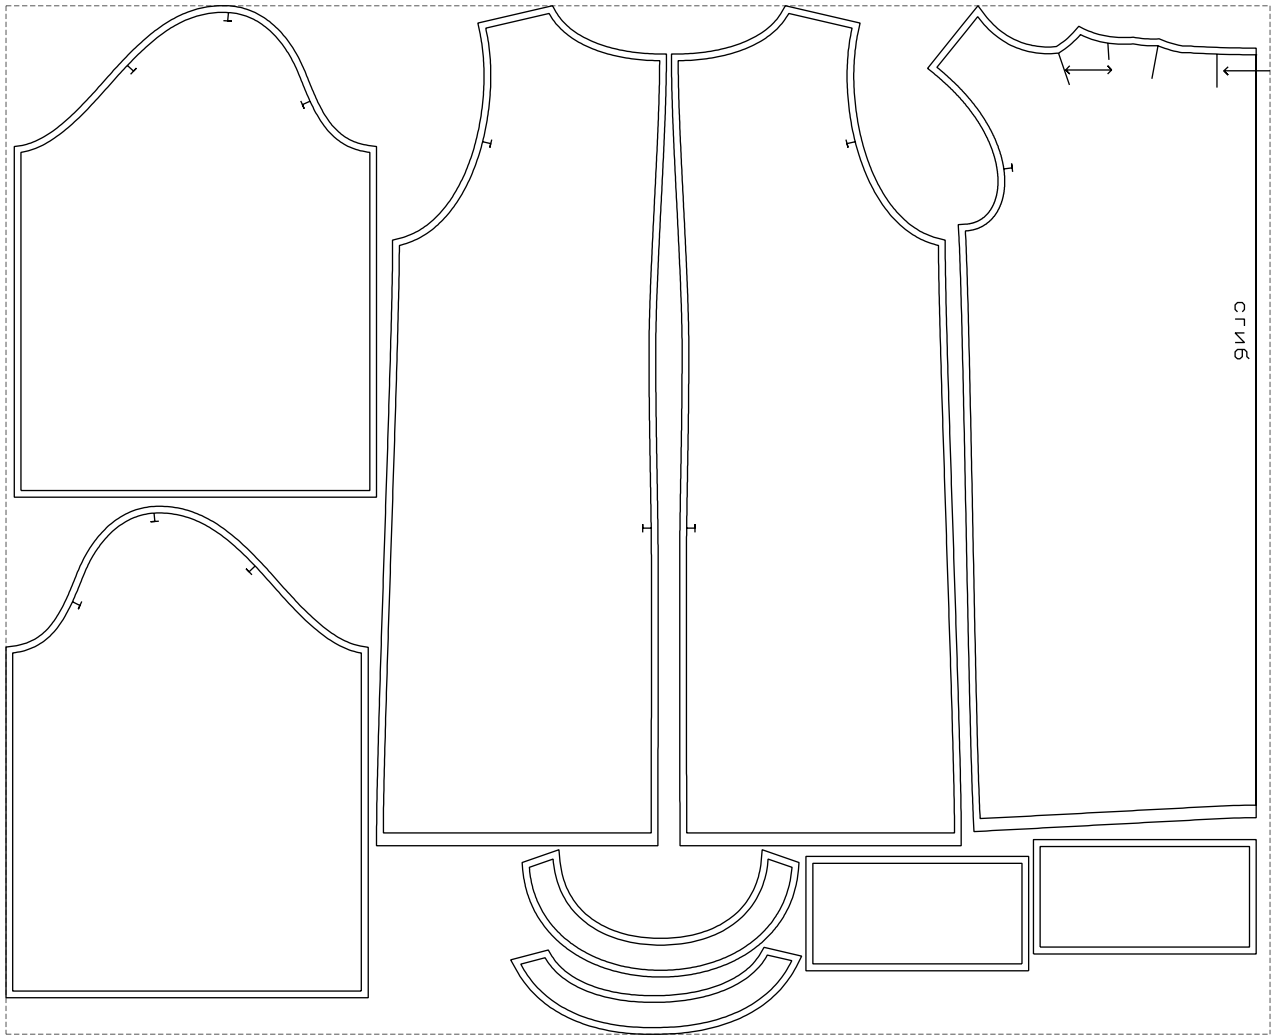

Not for print

Paper size: A4, size:1415.45 x1000.53 mm

Example

size:1505.38 x1225.26 mm

Maneken =1 ver.0

rz_1=170

rz_16=120

rz_17=104

rz_18=103.6

rz_19=128

rz_20=125.1

.
.
.