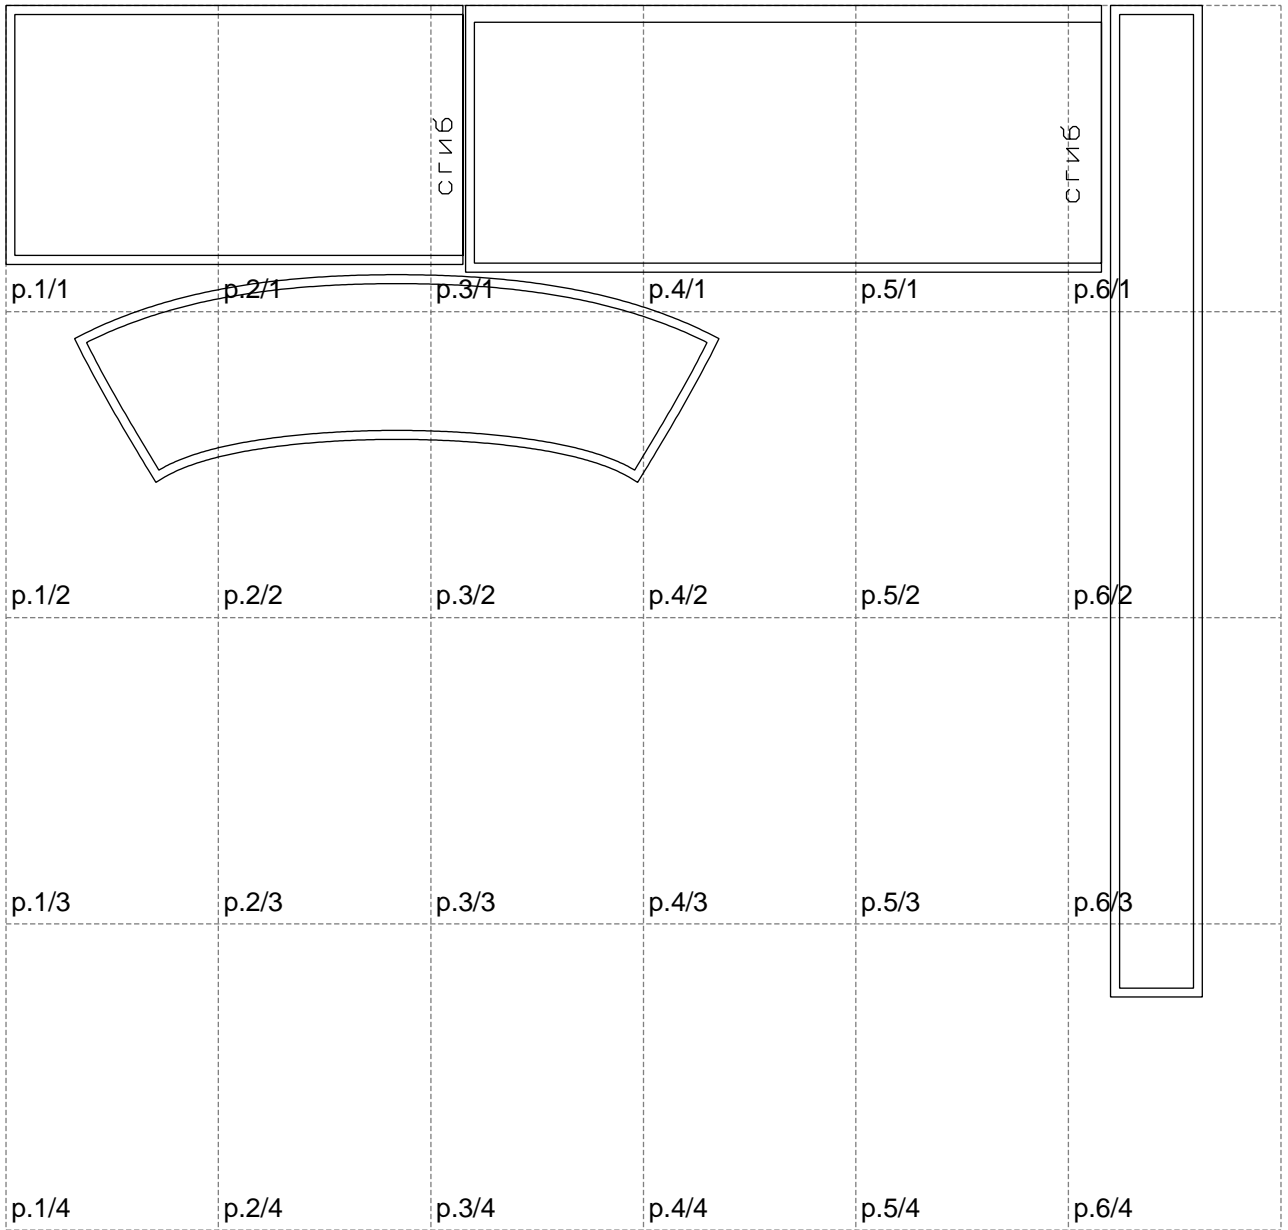

Not for print

Paper size: A4, size:1068.70 x885.52 mm

# Example

size:82.00 x885.52 mm

Maneken =1 ver.0

rz\_1=170

rz\_16=108

rz\_17=92.5

rz\_18=89.2

rz\_19=116

rz\_20=113

---

. . . . .  
. . . . .  
. . . . .