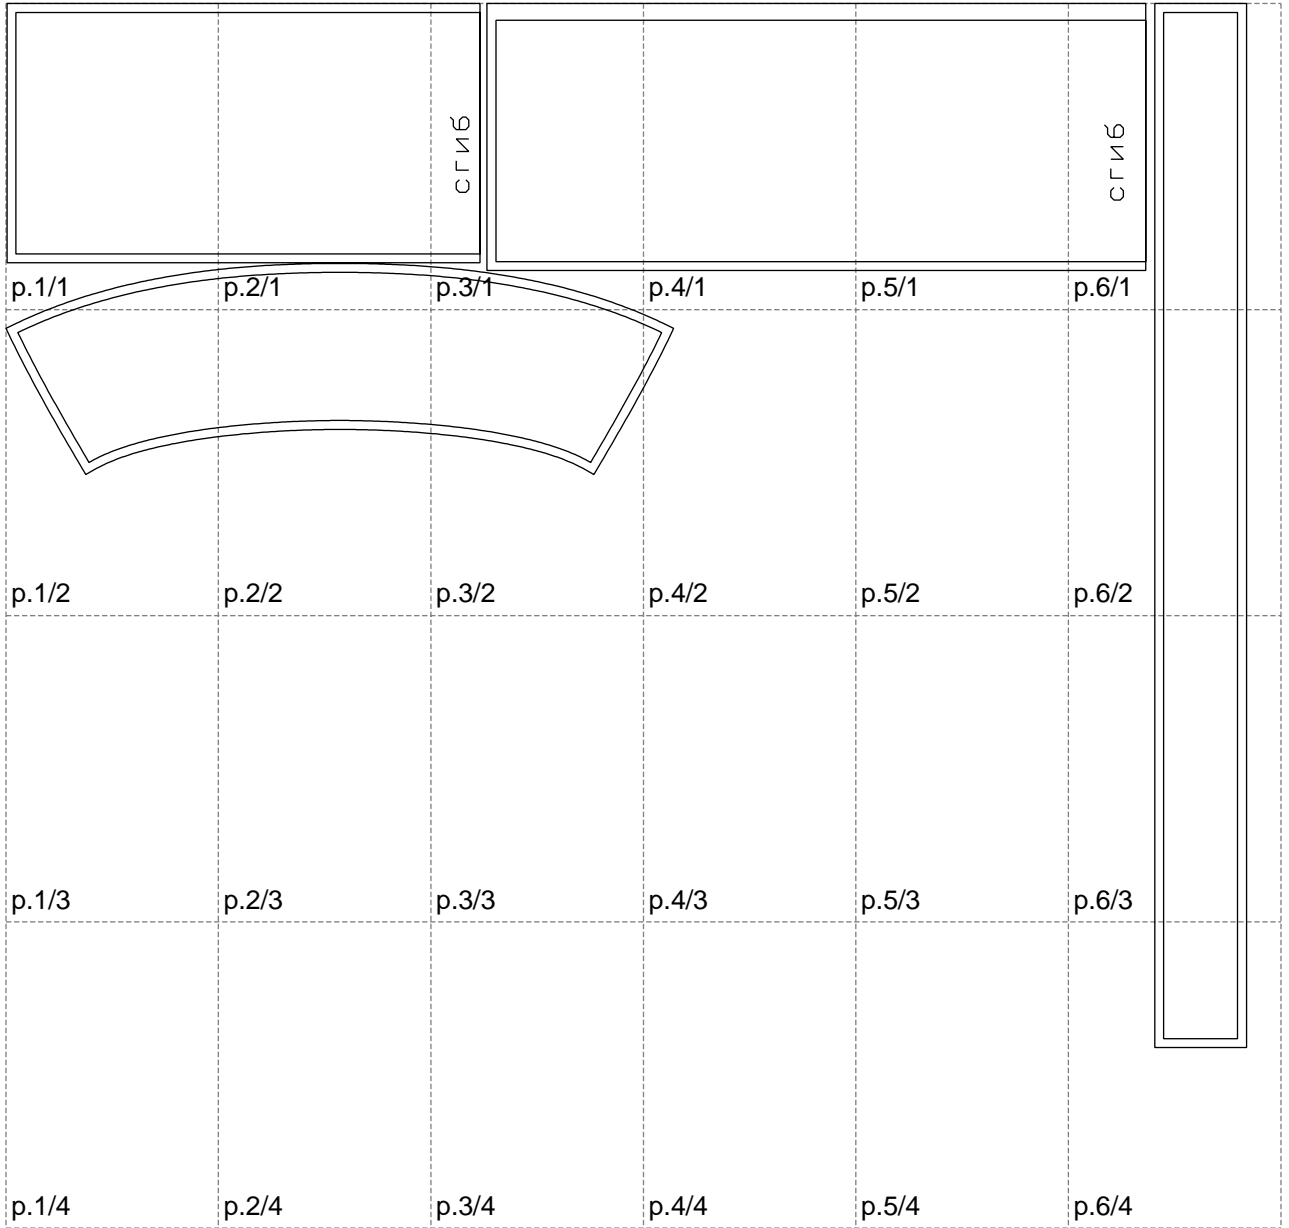

Not for print

Paper size: A4, size:1108.10 x932.44 mm

Example

size:82.00 x932.44 mm

Maneken =1 ver.0

rz_1=170

rz_16=112

rz_17=96.2

rz_18=94

rz_19=120

rz_20=117

.
.
.