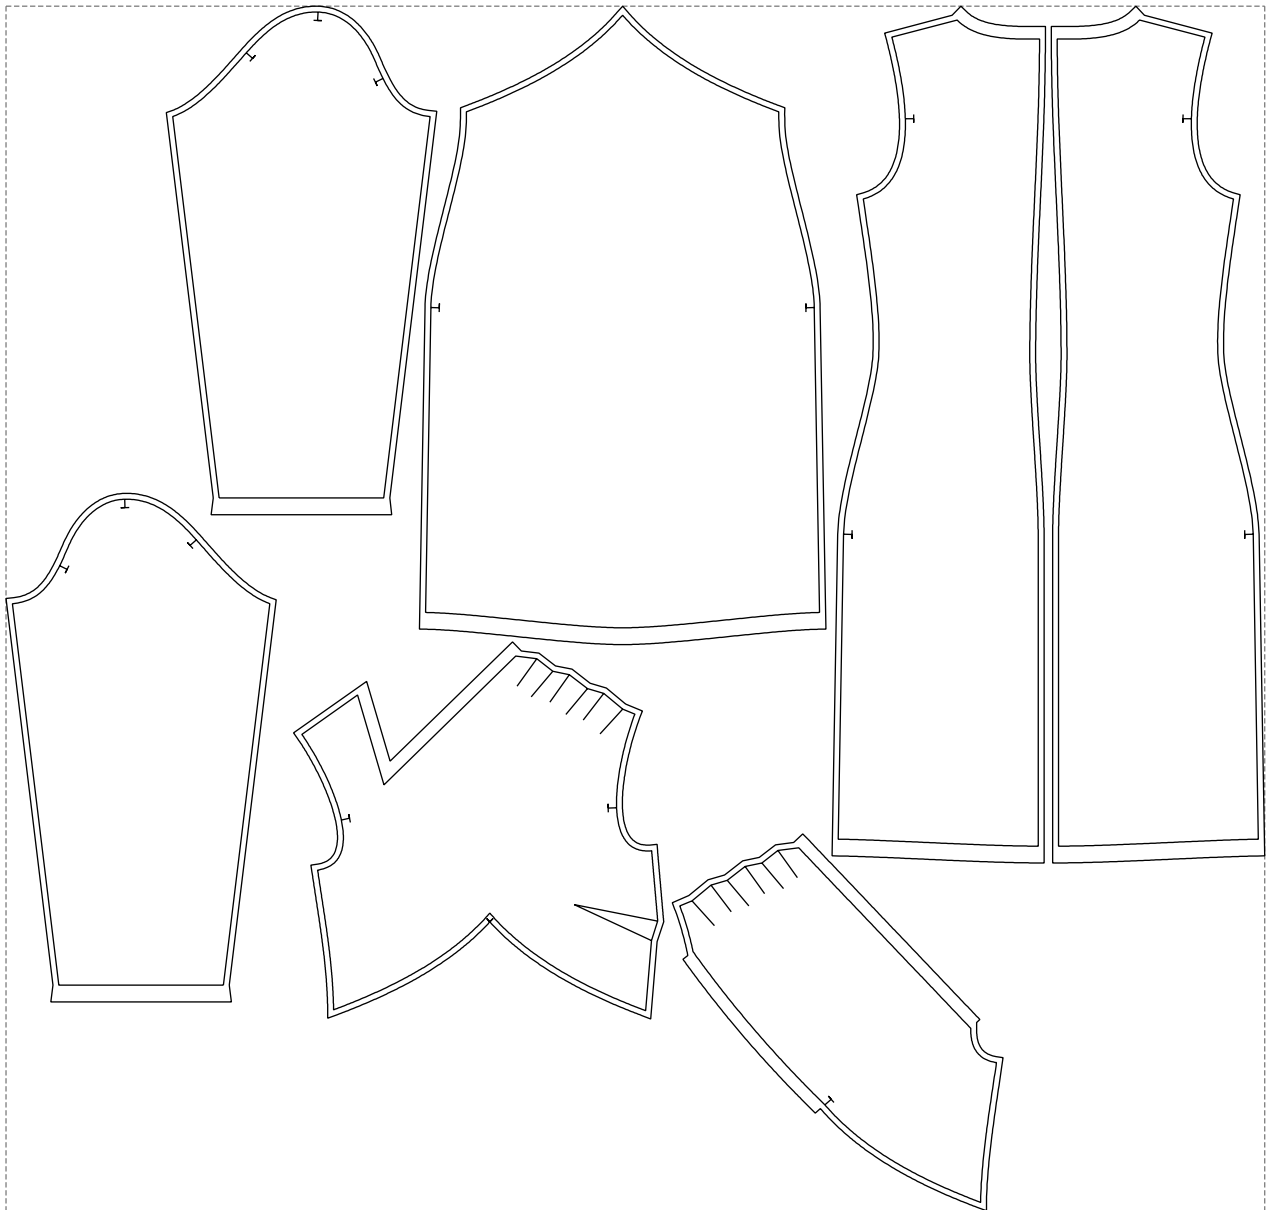

# Example

size:1499.00 x1434.88 mm

Maneken =1 ver.0

rz\_1=170

rz\_16=88

rz\_17=75.6

rz\_18=67.6

rz\_19=96