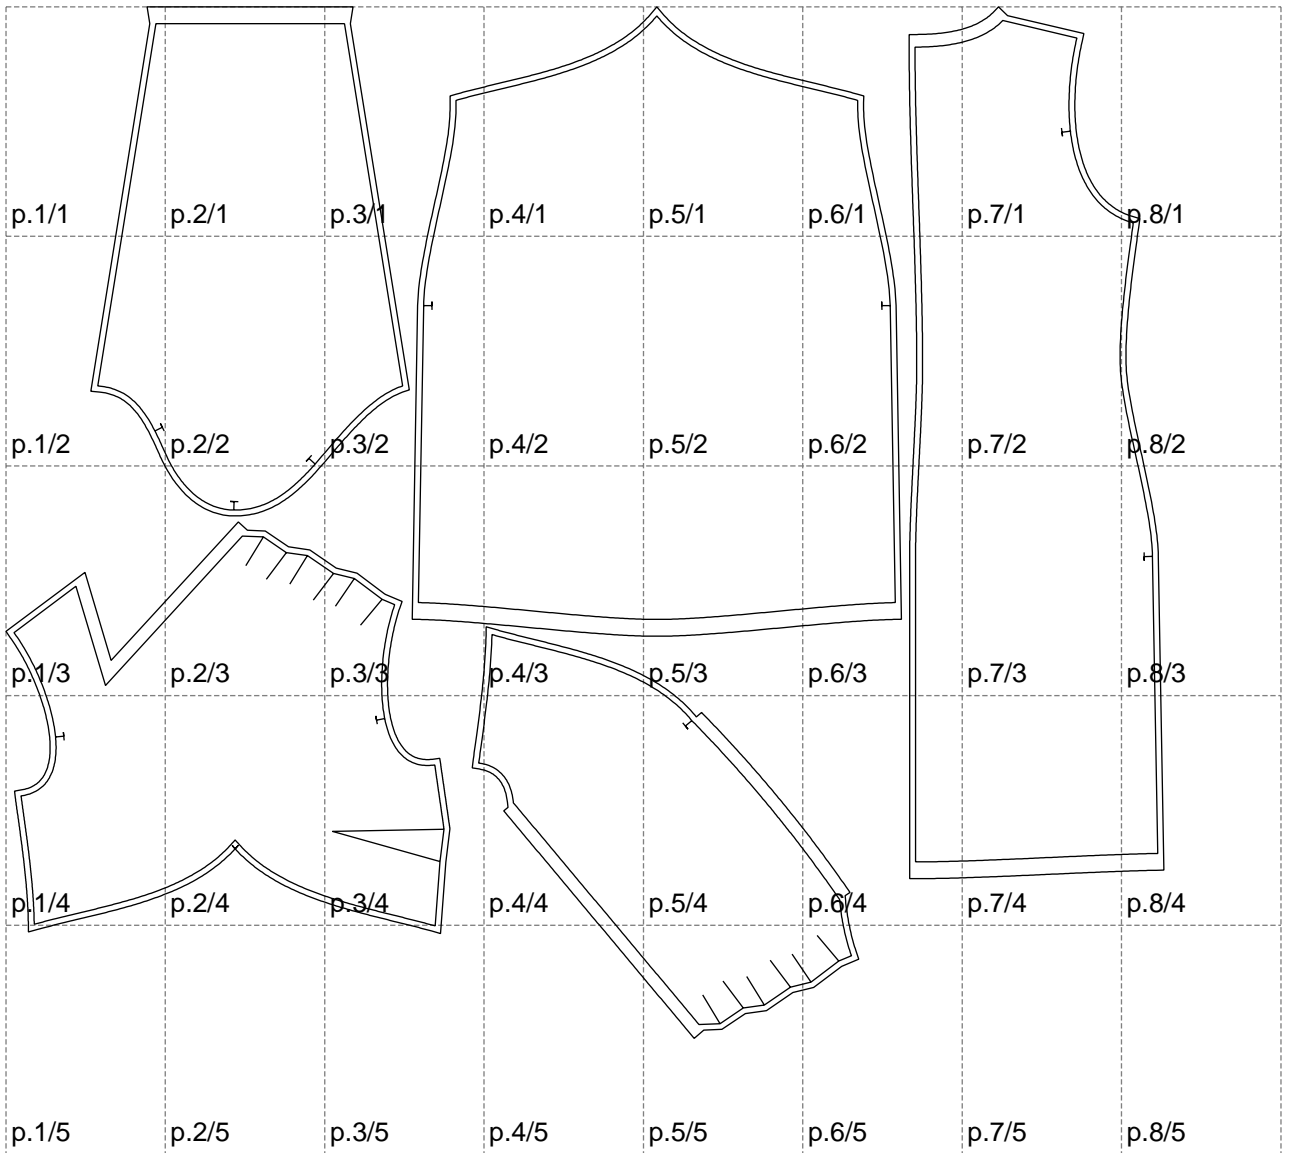

Not for print

Paper size: A4, size:1379.00 x1228.32 mm

# Example

size:1499.00 x1724.04 mm

Maneken =1 ver.0

rz\_1=170

rz\_16=108

rz\_17=92.5

rz\_18=89.2

rz\_19=116

rz\_20=113

---

. . . . .  
. . . . .  
. . . . .