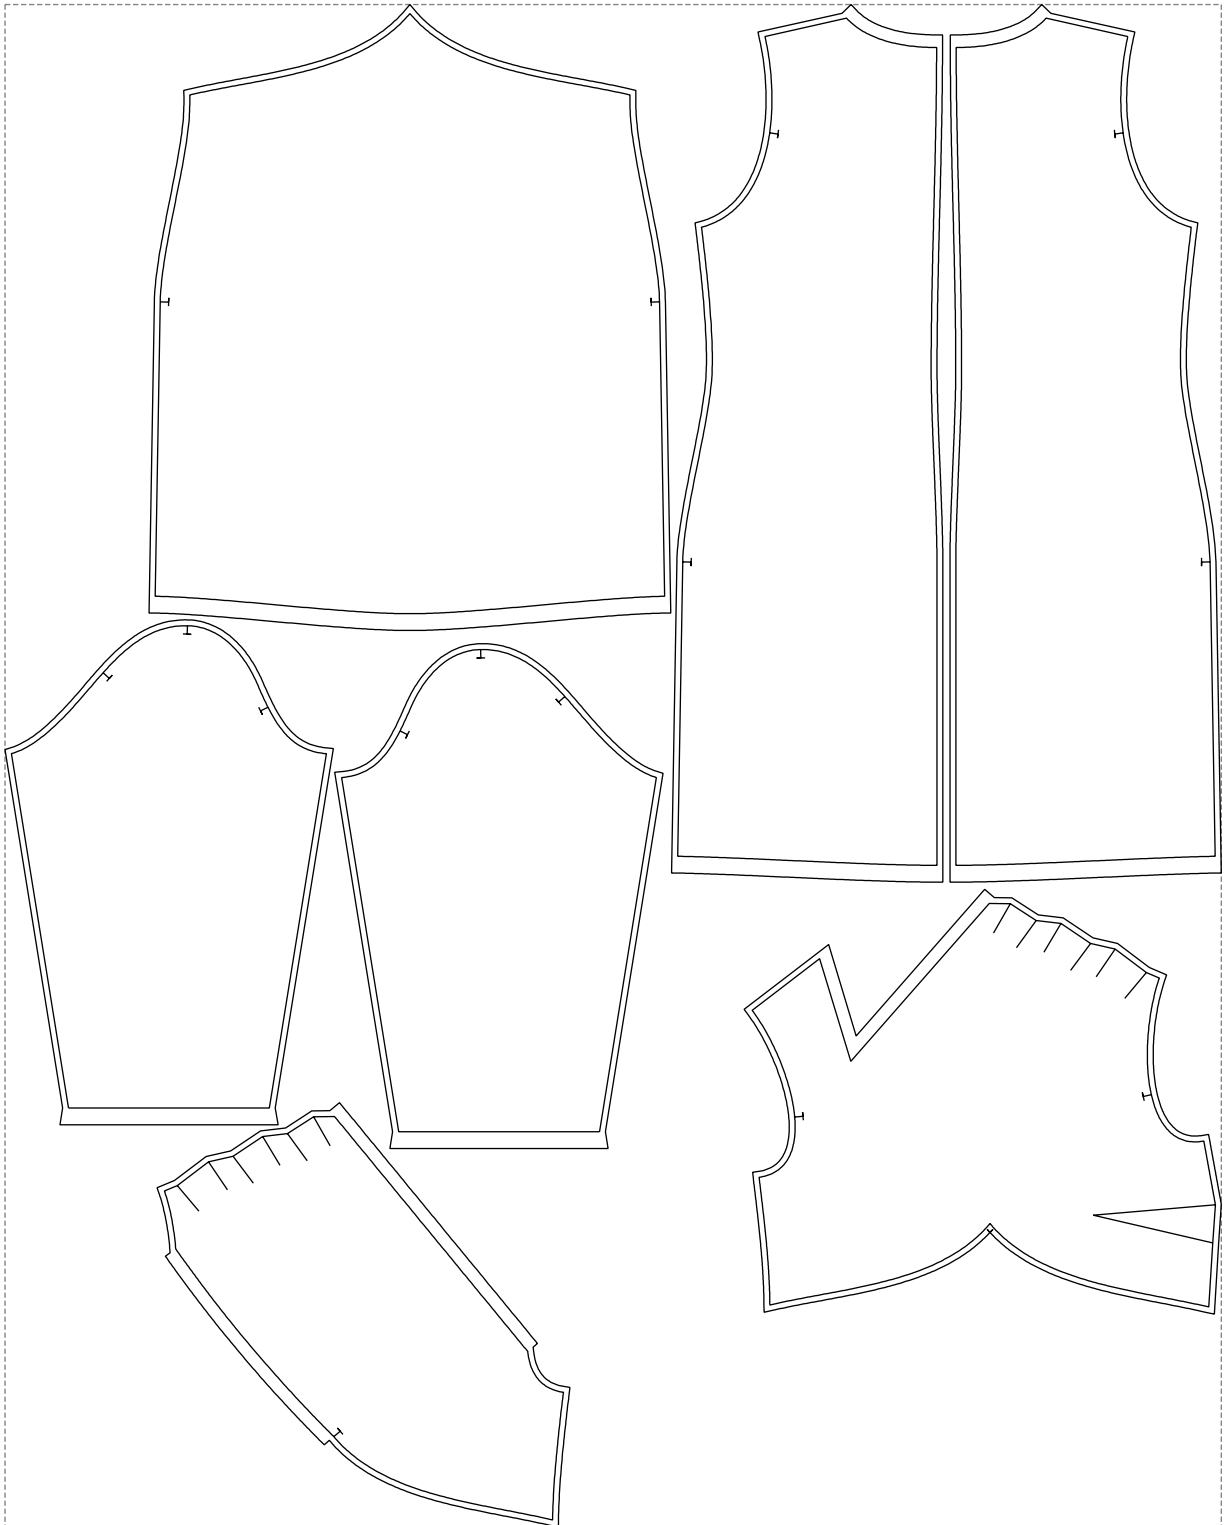

Not for print

Paper size: A4, size:1399.00 x1239.60 mm

# Example

size:1448.64 x1813.85 mm

Maneken =1 ver.0

rz\_1=170

rz\_16=116

rz\_17=100

rz\_18=98.8

rz\_19=124