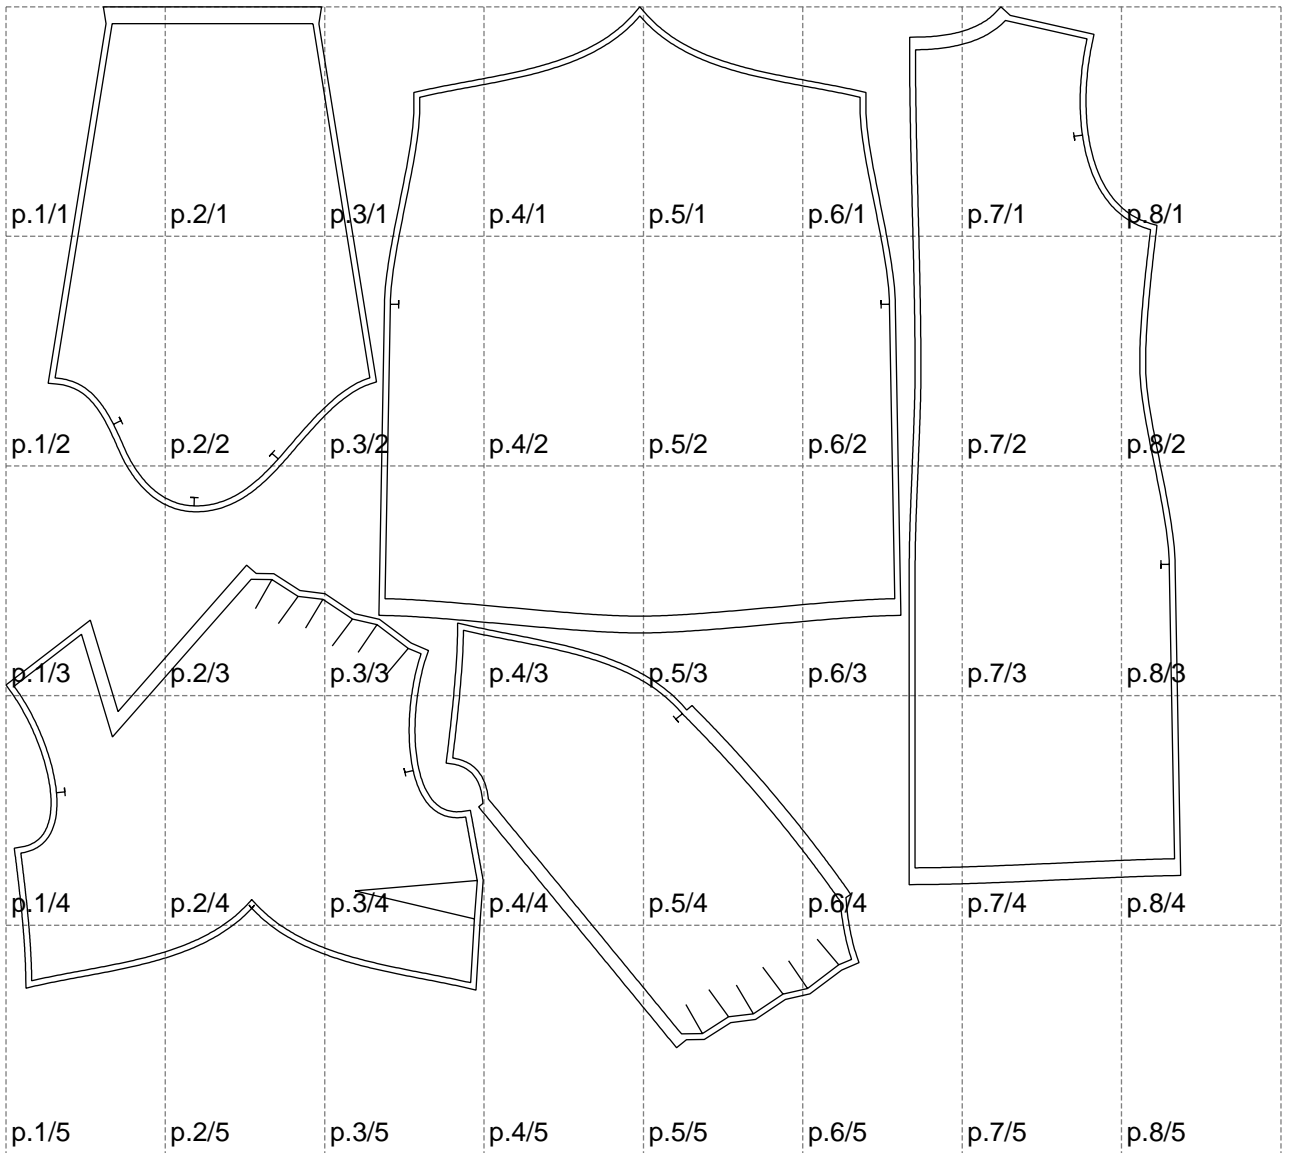

Not for print

Paper size: A4, size:1399.00 x1239.60 mm

# Example

size:1448.64 x1813.85 mm

Maneken =1 ver.0

rz\_1=170

rz\_16=116

rz\_17=100

rz\_18=98.8

rz\_19=124

rz\_20=121

---

. . . . .  
. . . . .  
. . . . .