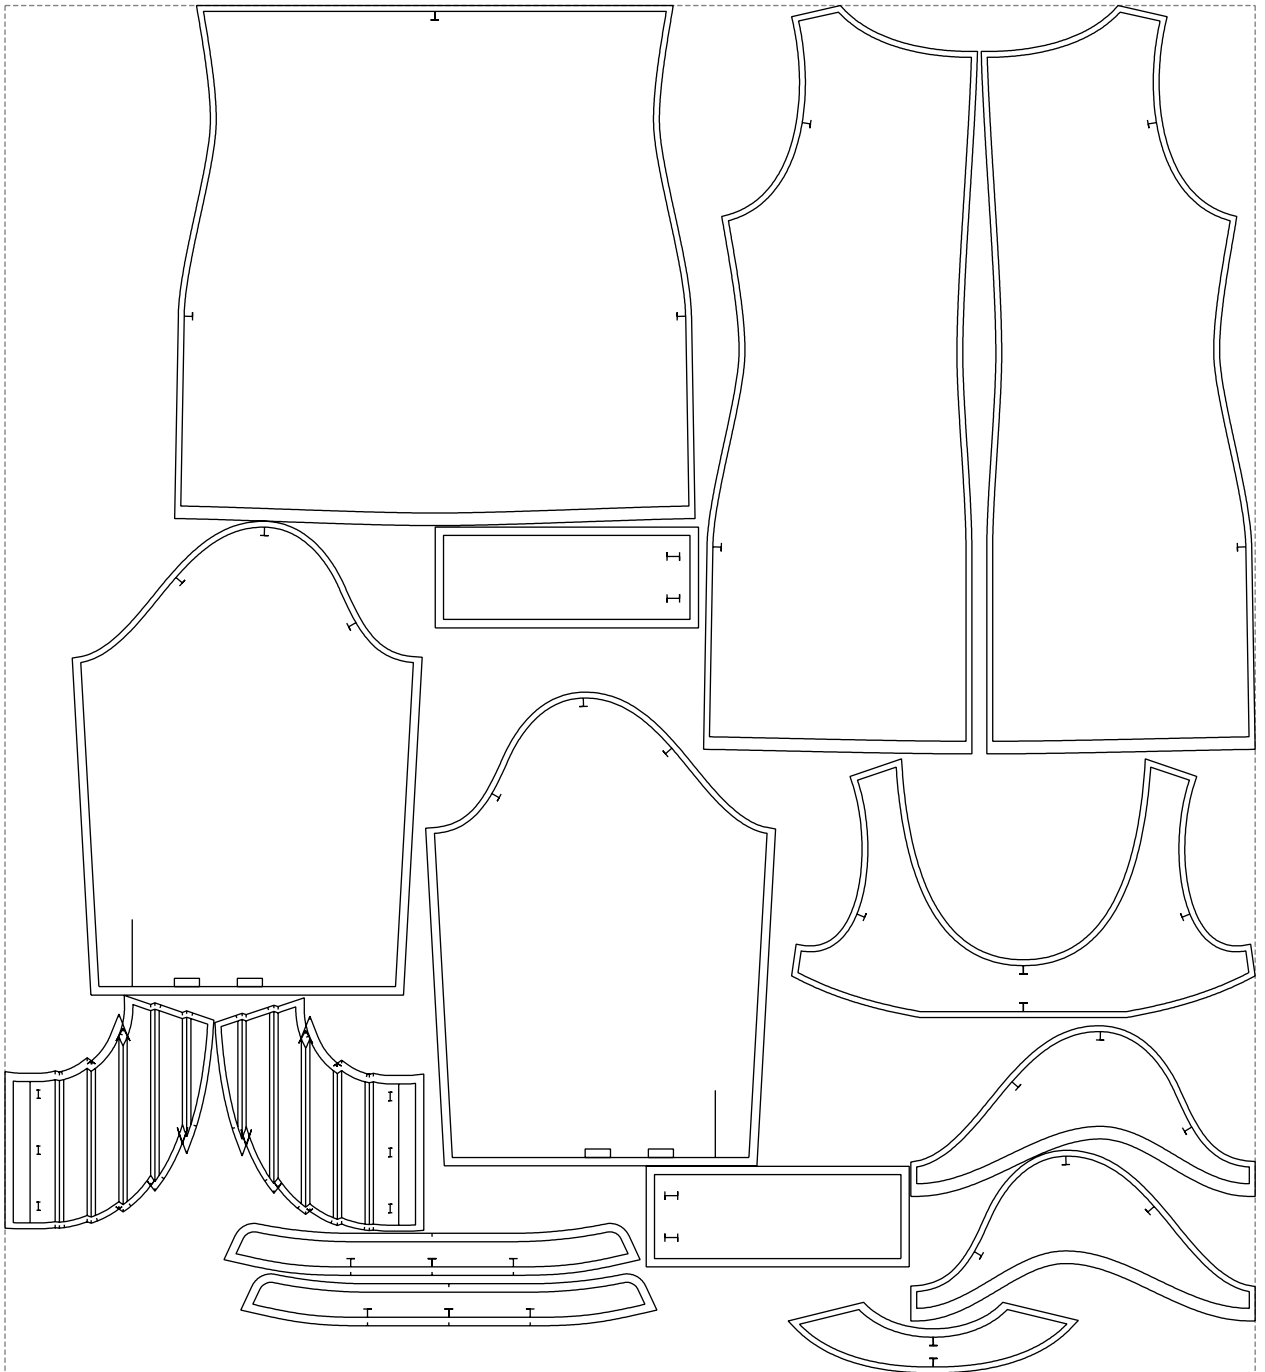

Not for print

Paper size: A4, size:1399.00 x1012.92 mm

# Example

size:1489.00 x1628.52 mm

Maneken =1 ver.0

rz\_1=170

rz\_16=116

rz\_17=100

rz\_18=98.8

rz\_19=124