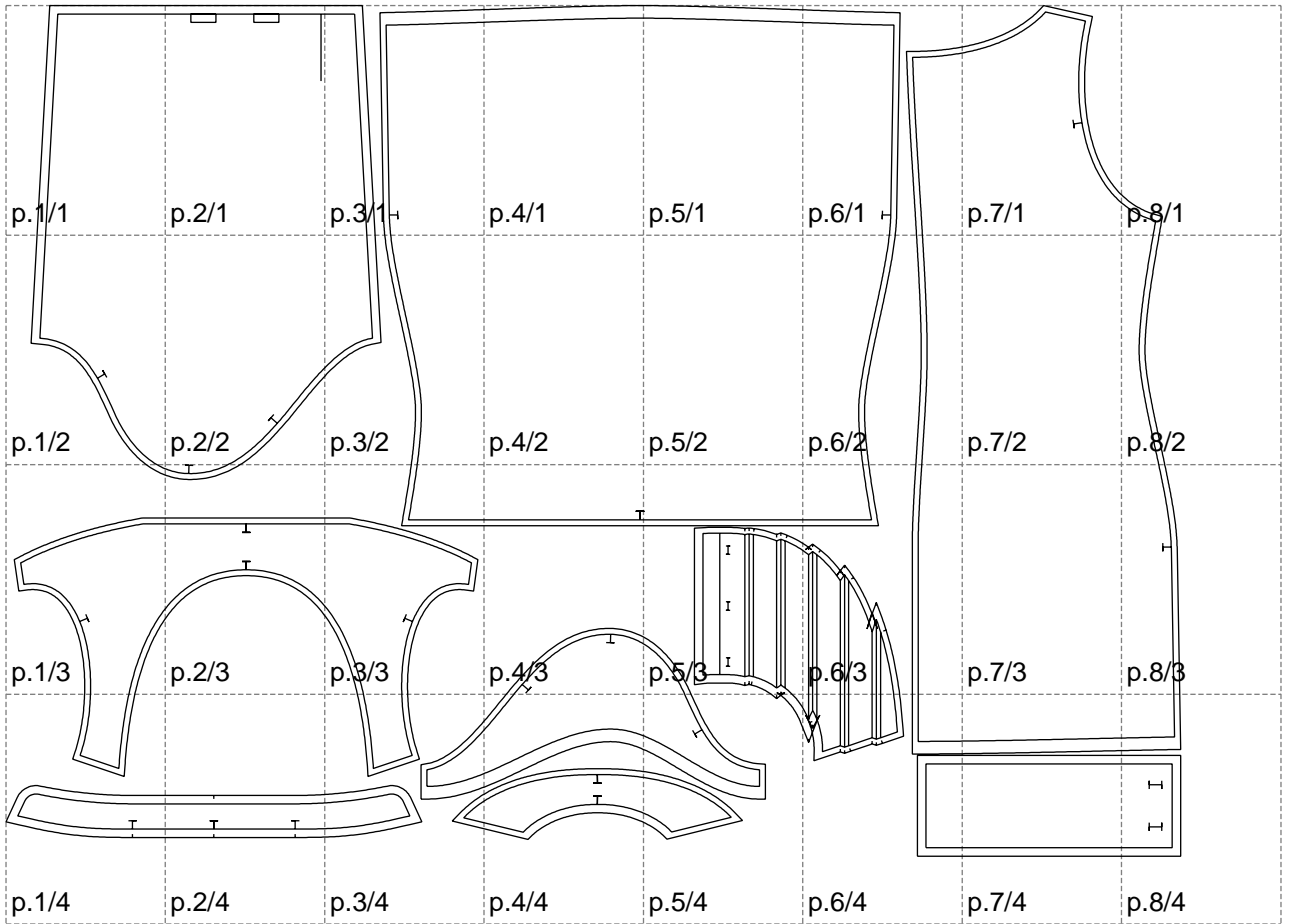

Not for print

Paper size: A4, size:1399.00 x1012.92 mm

# Example

size:1489.00 x1628.52 mm

Maneken =1 ver.0

rz\_1=170

rz\_16=116

rz\_17=100

rz\_18=98.8

rz\_19=124

rz\_20=121

---

. . . . .  
. . . . .  
. . . . .