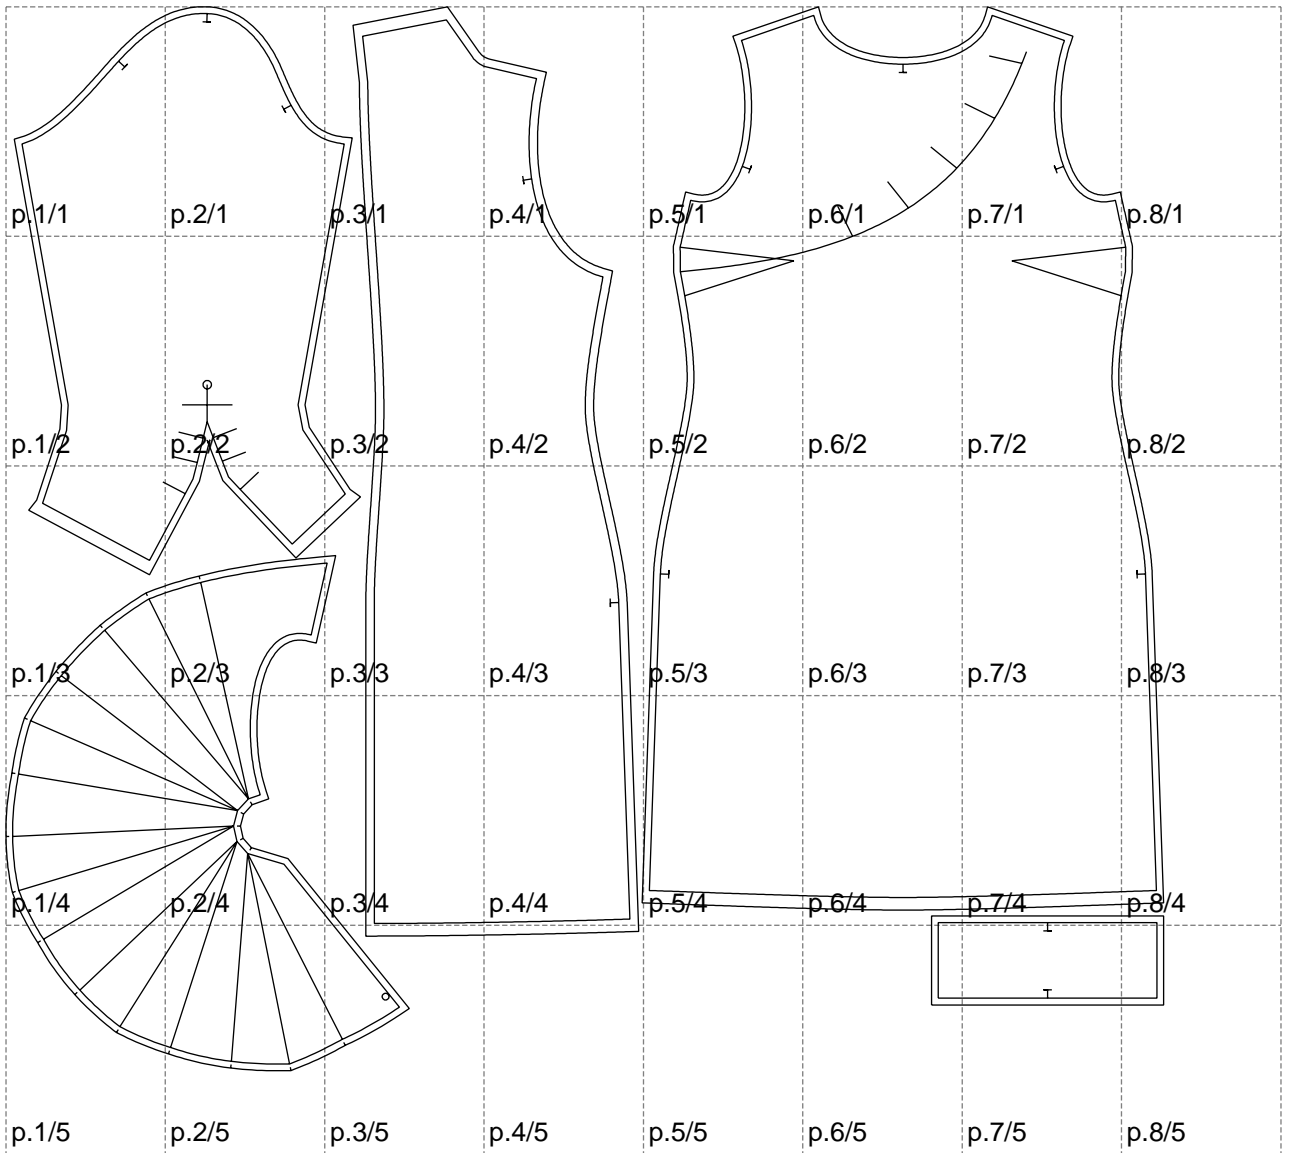

Not for print

Paper size: A4, size:1378.81 x1267.03 mm

# Example

size:480.36 x613.47 mm

Maneken =1 ver.0

rz\_1=170

rz\_16=112

rz\_17=96.2

rz\_18=94

rz\_19=120

rz\_20=117

---

. . . . .  
. . . . .  
. . . . .