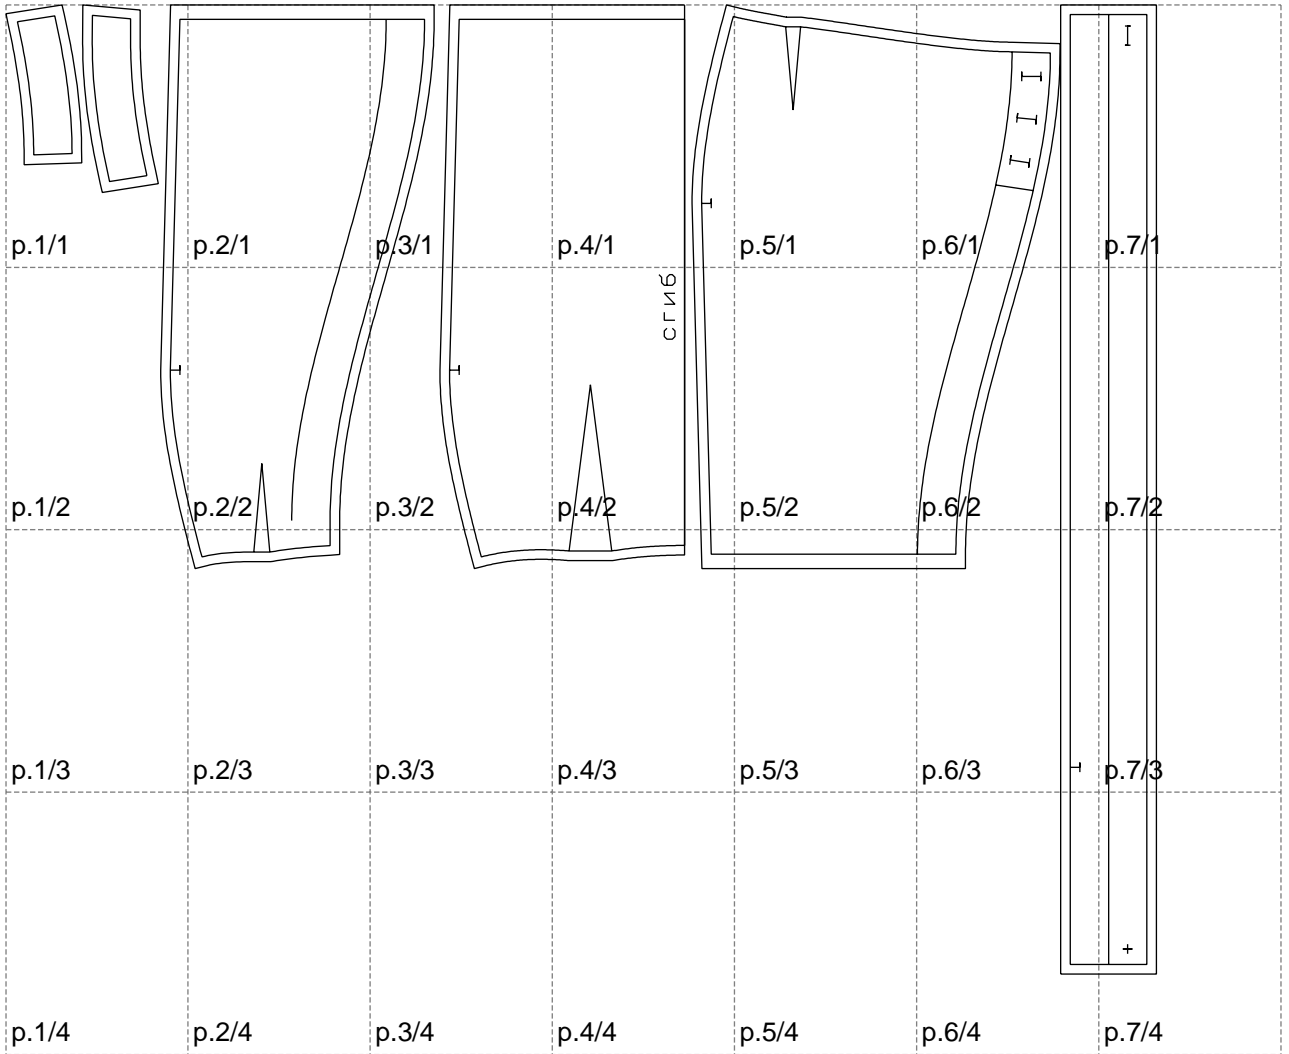

Not for print

Paper size: A4, size:1199.00 x1009.64 mm

Example

size:1129.00 x1009.64 mm

Maneken =1 ver.0

rz_1=170

rz_16=88

rz_17=75.6

rz_18=67.6

rz_19=96

rz_20=94.6

.
.
.