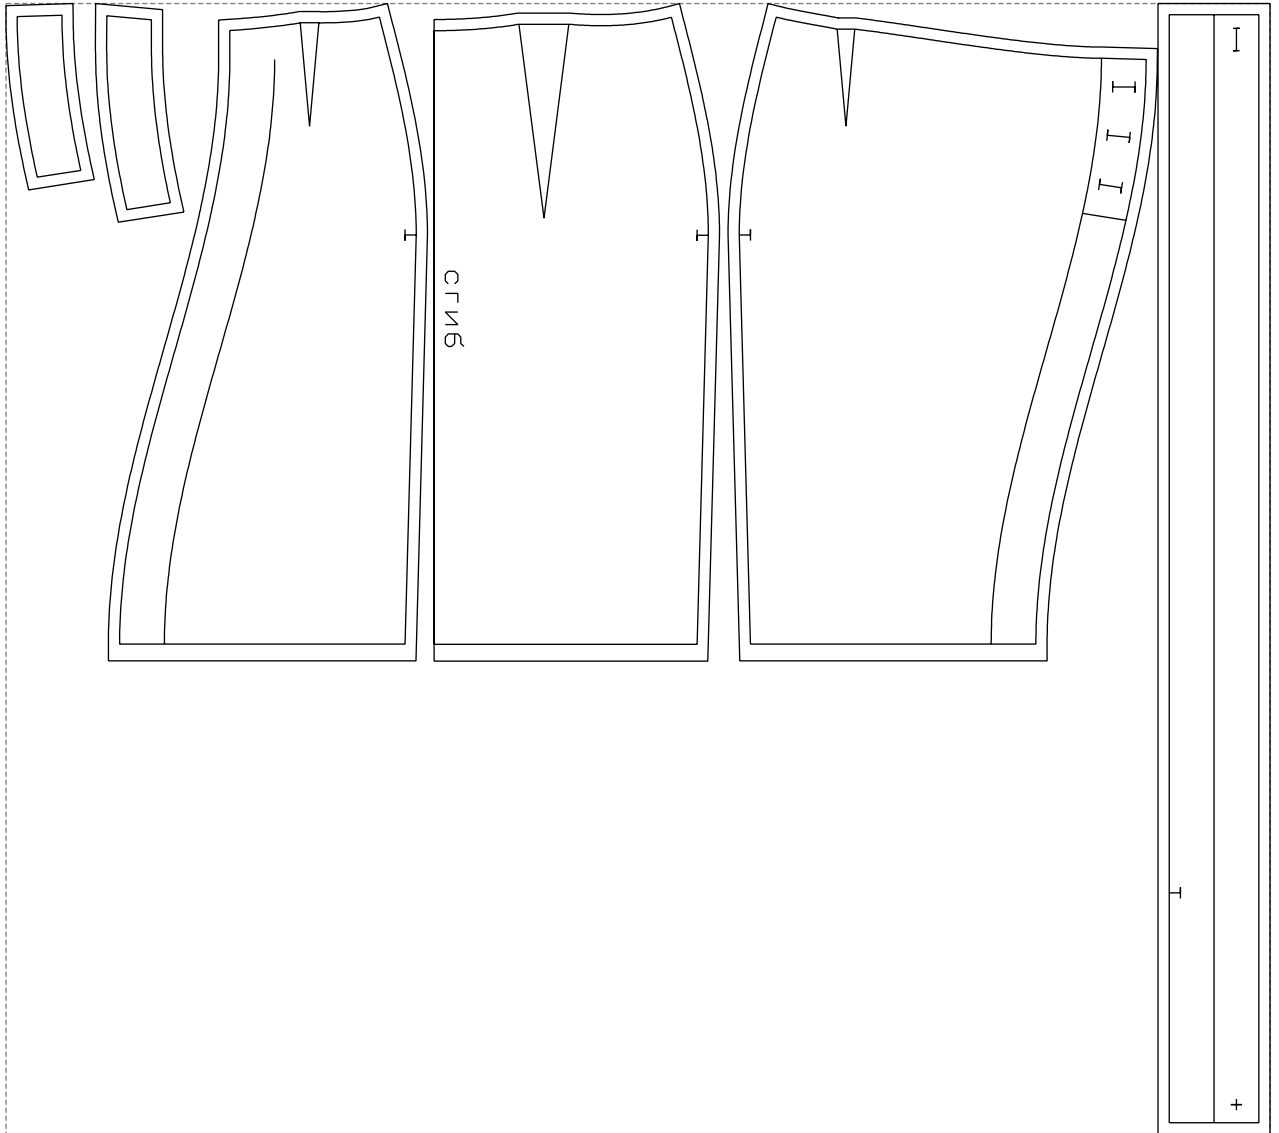

Not for print

Paper size: A4, size:1199.00 x1009.64 mm

Example

size:1129.00 x1009.64 mm

Maneken =1 ver.0

rz_1=170

rz_16=88

rz_17=75.6

rz_18=67.6

rz_19=96

rz_20=94.6

.
.
.