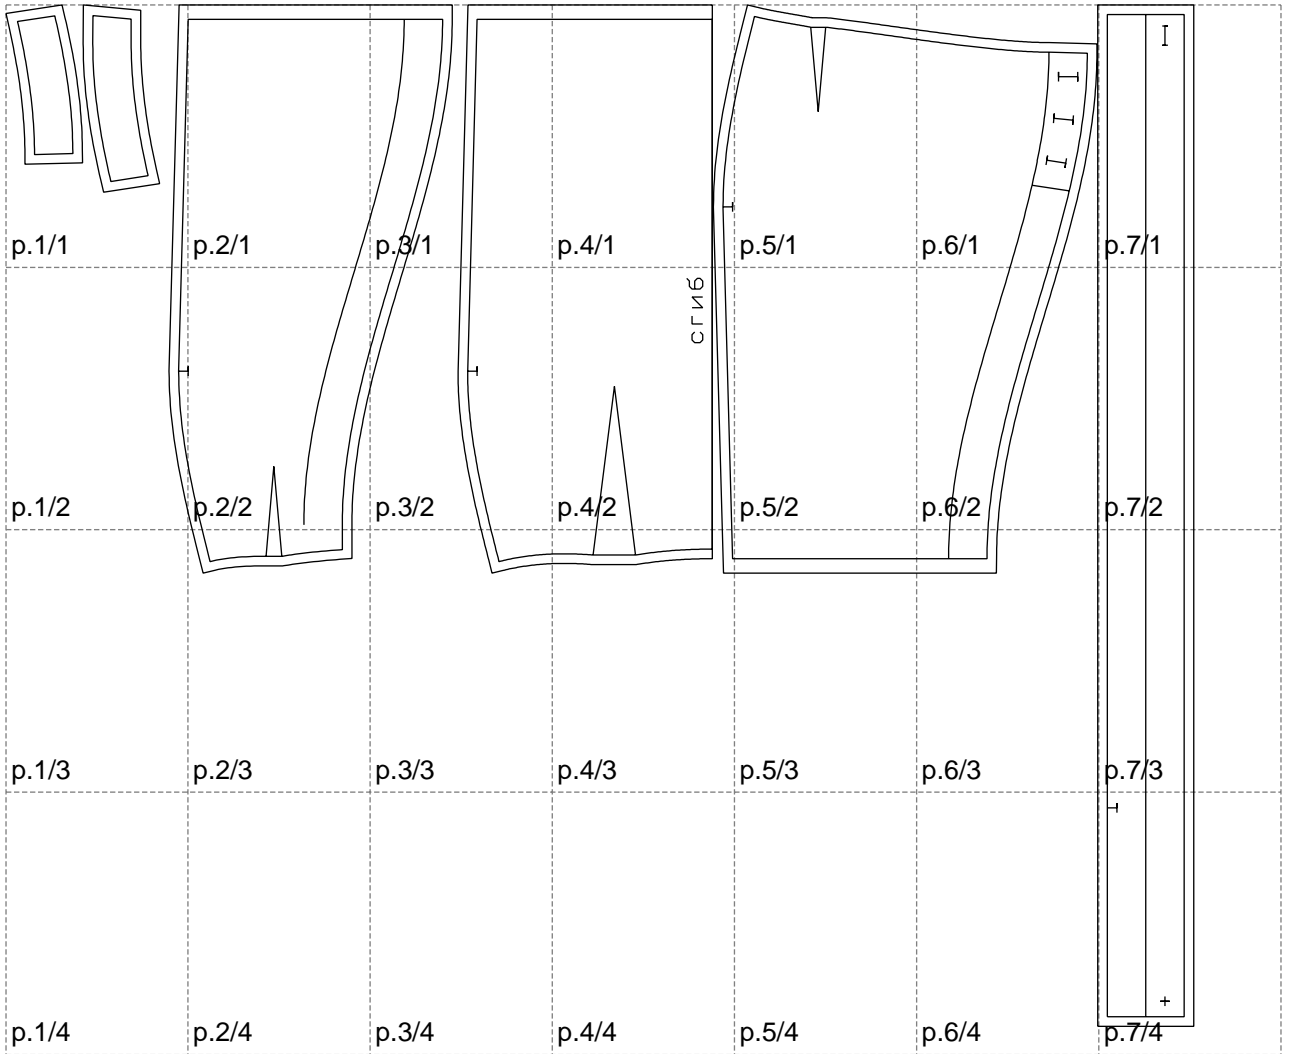

Not for print

Paper size: A4, size:1237.88 x1064.14 mm

Example

size:1156.78 x1064.14 mm

Maneken =1 ver.0

rz_1=170

rz_16=92

rz_17=78.8

rz_18=71.8

rz_19=100

rz_20=98.1

.
.
.