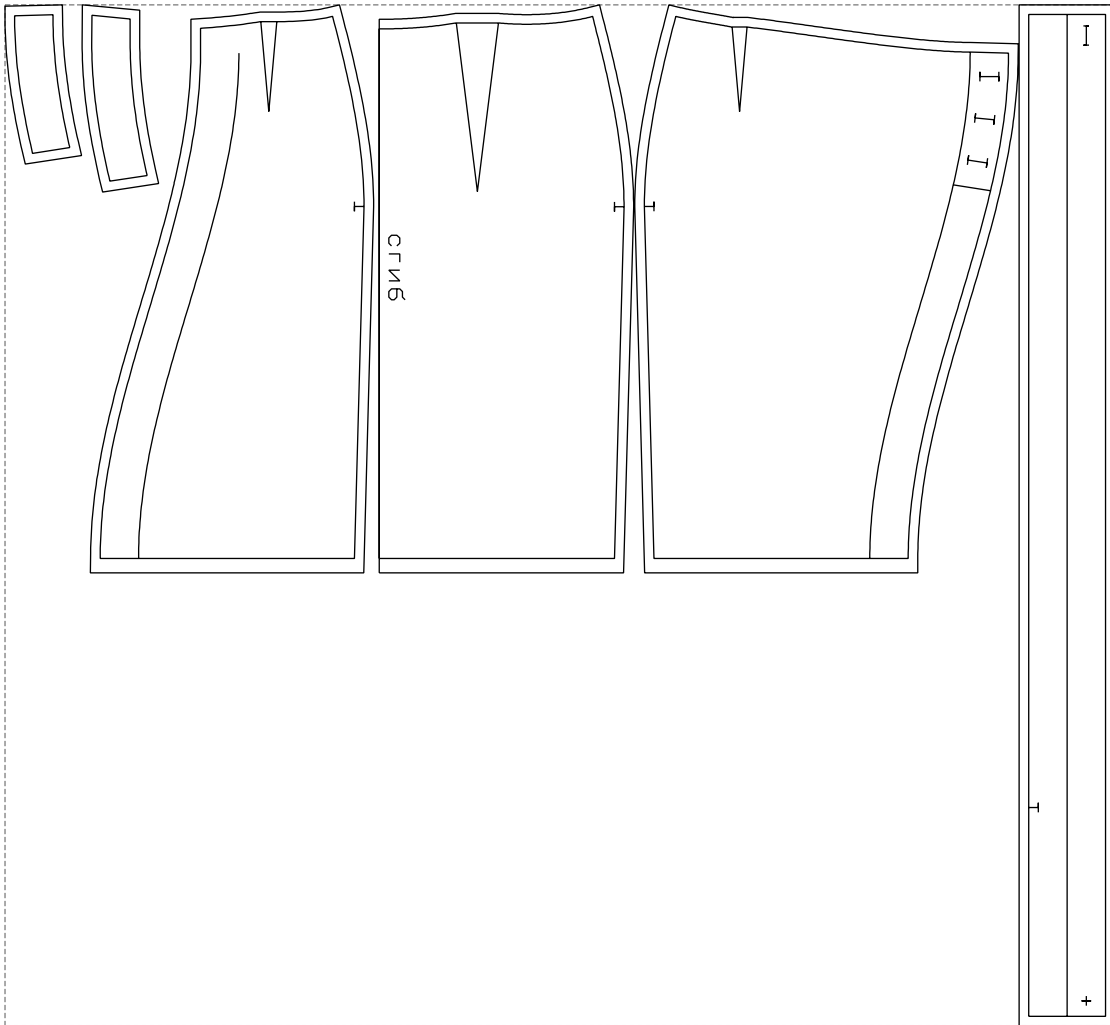

Not for print

Paper size: A4, size:1237.88 x1064.14 mm

Example

size:1156.78 x1064.14 mm

Maneken =1 ver.0

rz_1=170

rz_16=92

rz_17=78.8

rz_18=71.8

rz_19=100

rz_20=98.1

.
.
.