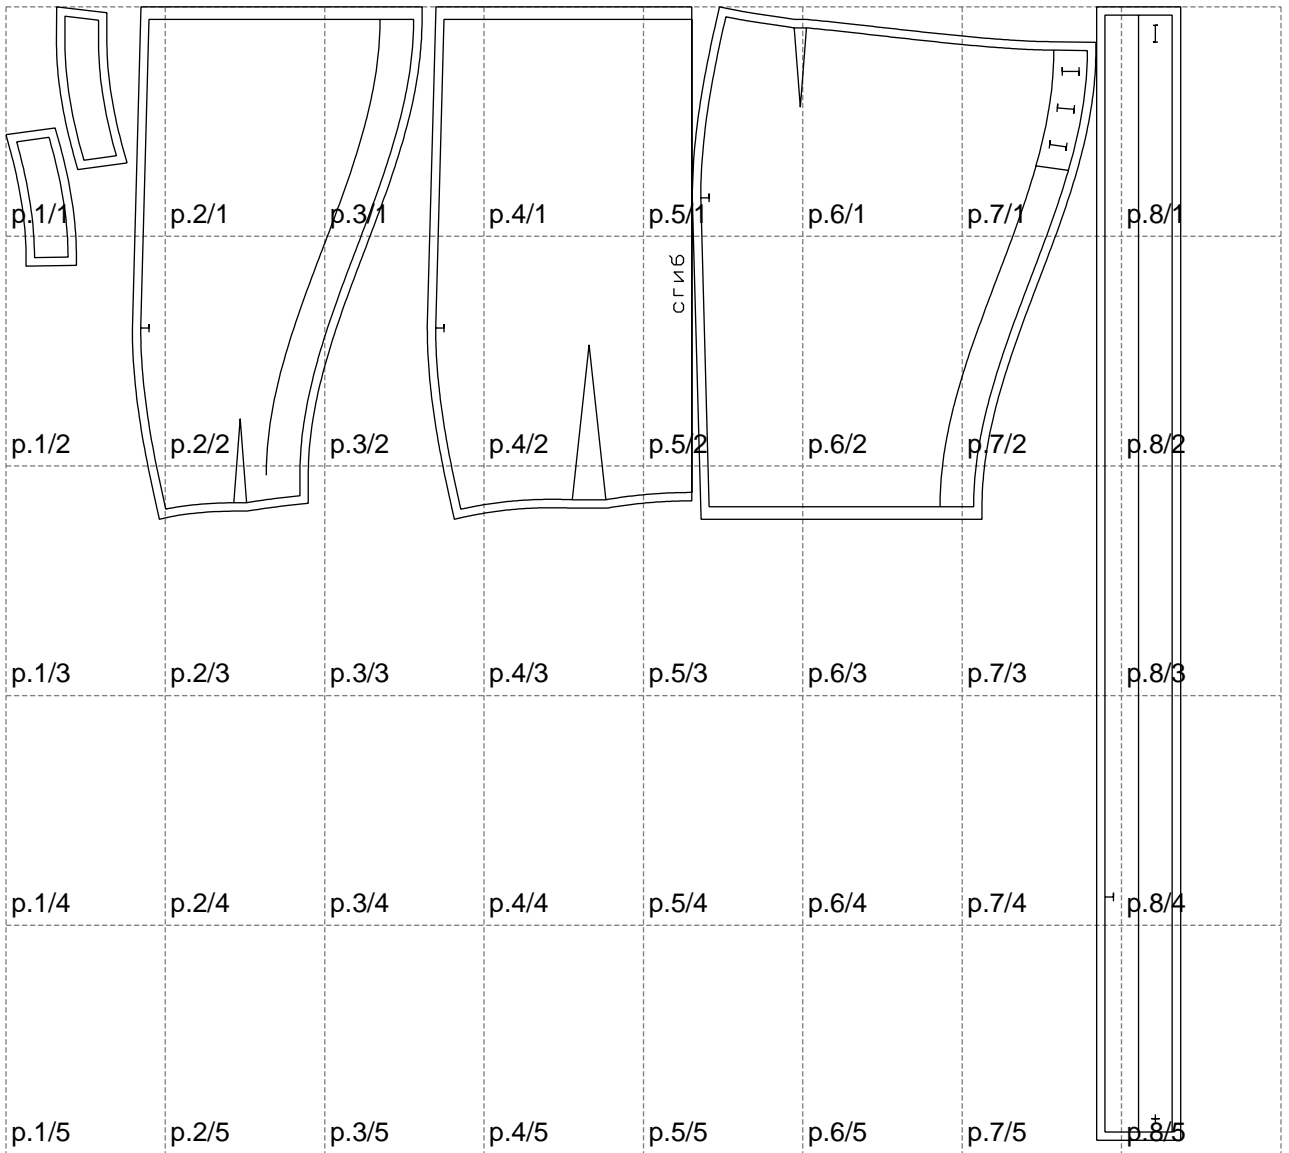

Not for print

Paper size: A4, size:1399.00 x1349.92 mm

# Example

size:1308.34 x1349.92 mm

Maneken =1 ver.0

rz\_1=170

rz\_16=112

rz\_17=96.2

rz\_18=94

rz\_19=120

rz\_20=117

---

. . . . .  
. . . . .  
. . . . .