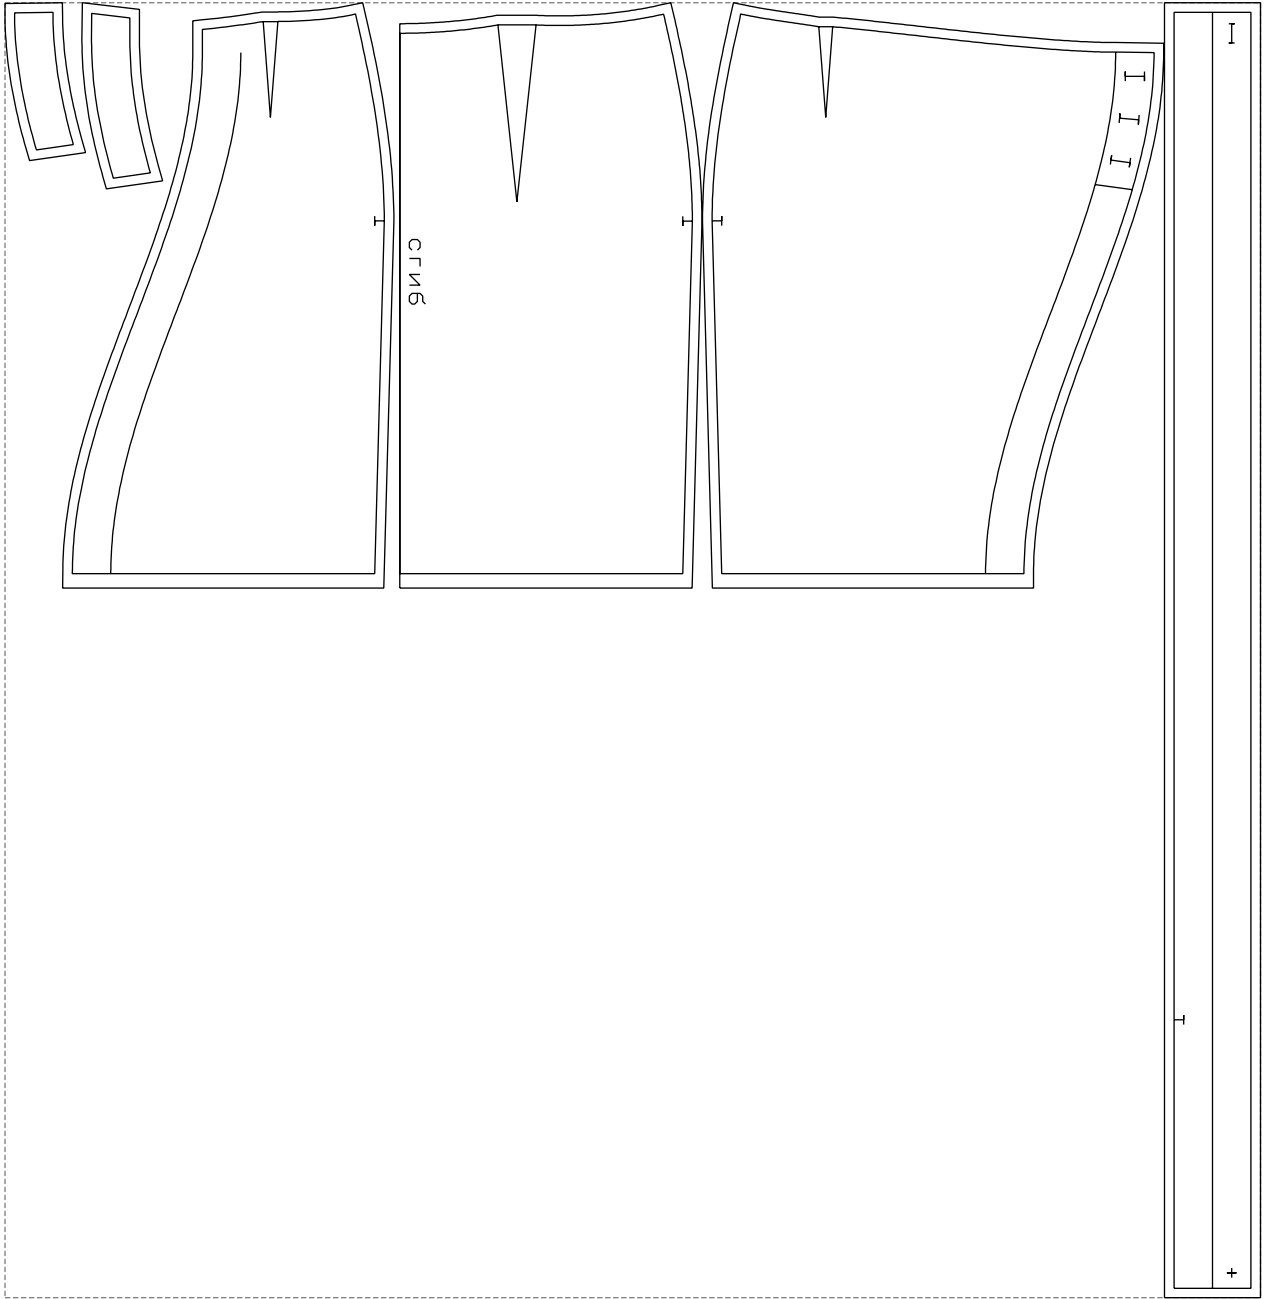

Not for print

Paper size: A4, size:1399.00 x1349.92 mm

# Example

size:1308.34 x1349.92 mm

Maneken =1 ver.0

rz\_1=170

rz\_16=112

rz\_17=96.2

rz\_18=94

rz\_19=120