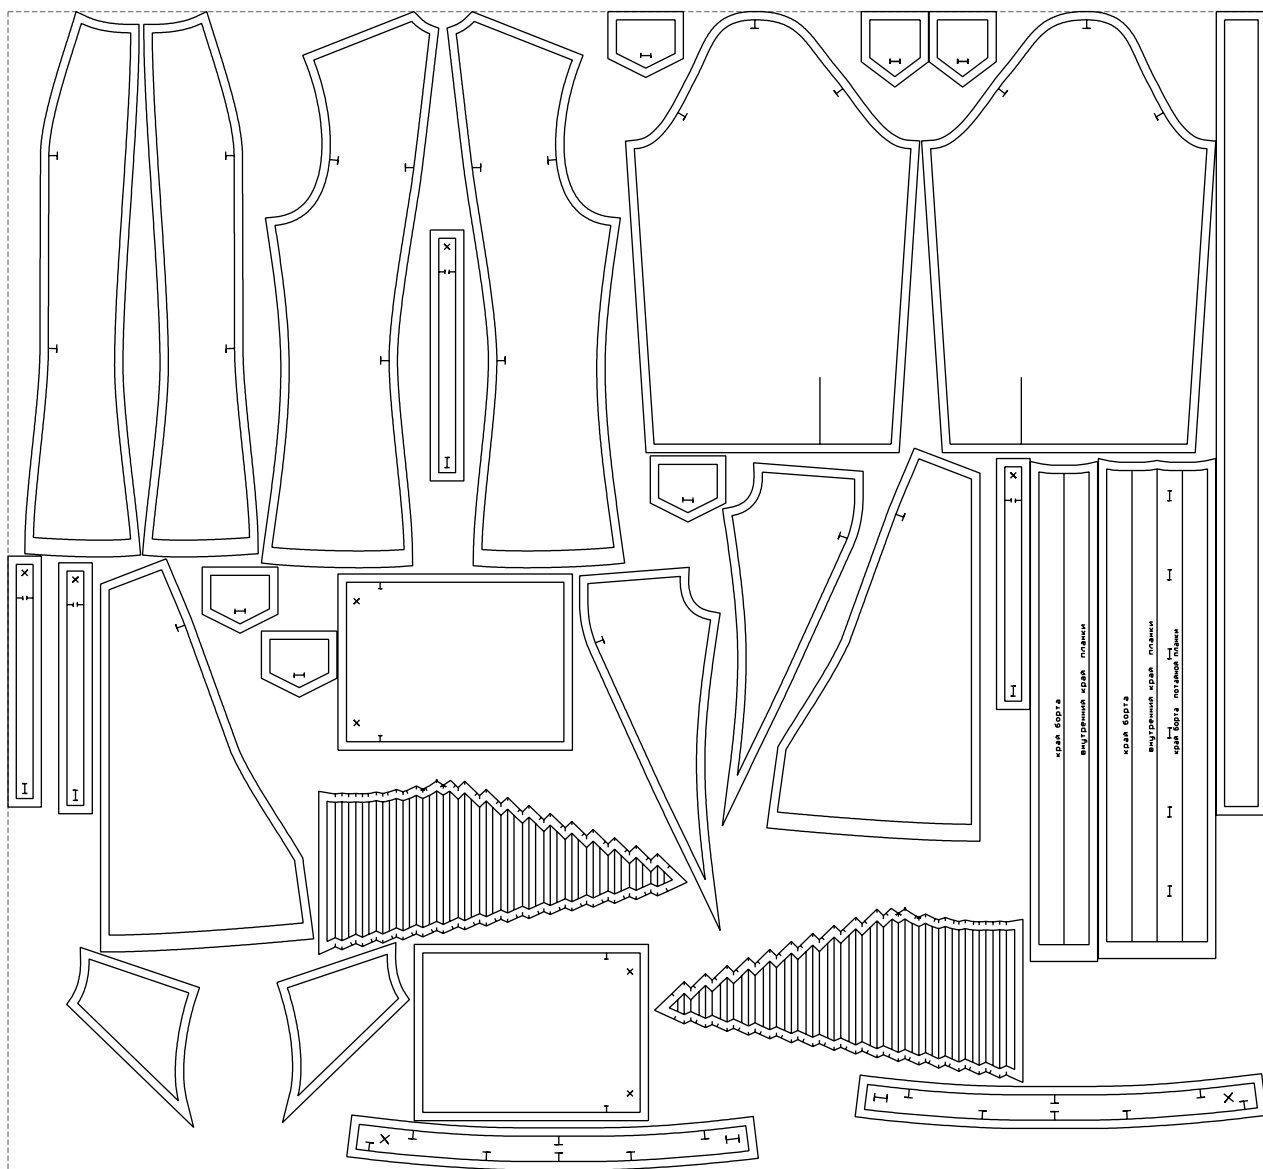

Not for print

Paper size: A4, size:1399.00 x957.09 mm

# Example

size:1499.00 x1379.76 mm

Maneken =1 ver.0

rz\_1=170

rz\_16=92

rz\_17=78.8

rz\_18=71.8

rz\_19=100

rz\_20=98.1

---

. . . . .  
. . . . .  
. . . . .