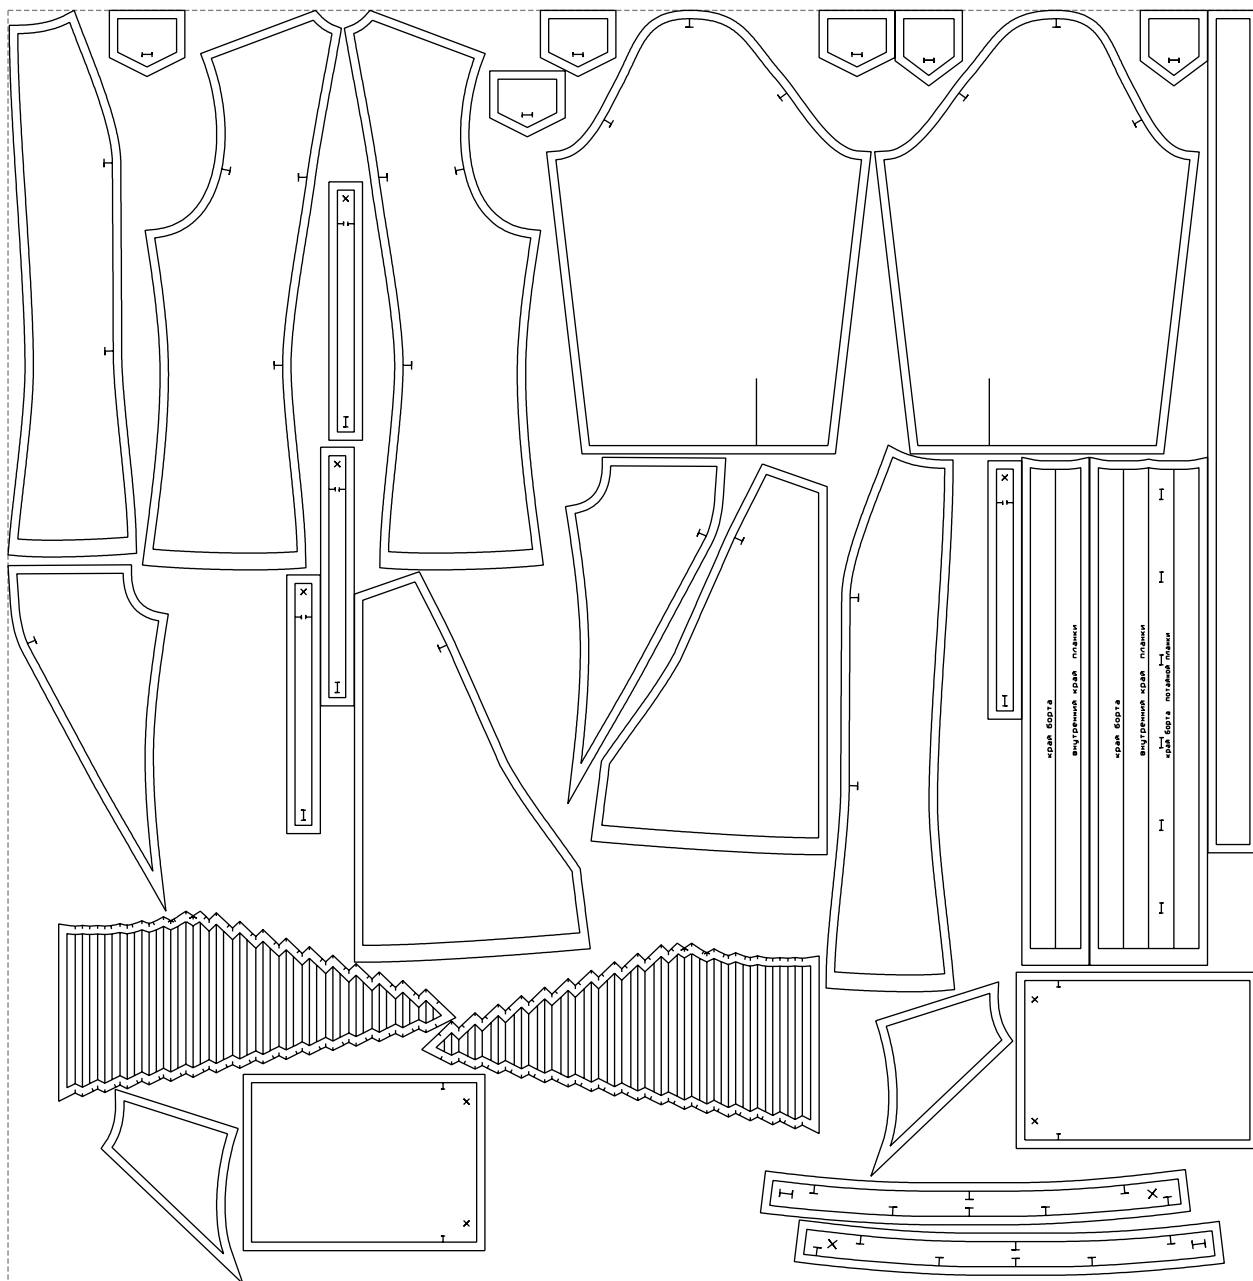

Not for print

Paper size: A4, size:1378.87 x1003.57 mm

# Example

size:1488.96 x1516.90 mm

Maneken =1 ver.0

rz\_1=170

rz\_16=104

rz\_17=88.9

rz\_18=84.4

rz\_19=112

rz\_20=109.3

---

. . . . .  
. . . . .  
. . . . .