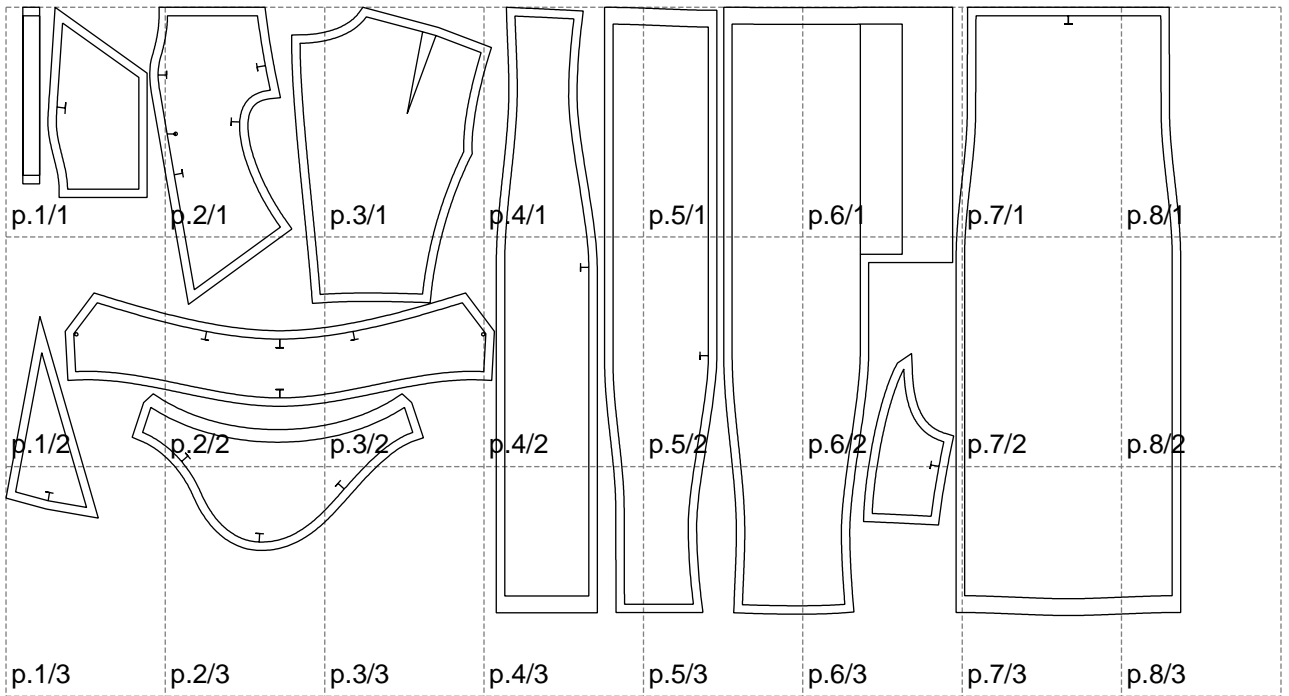

Not for print

Paper size: A4, size:1399.00 x724.23 mm

# Example

size:1499.00 x1321.06 mm

Maneken =1 ver.0

rz\_1=170

rz\_16=88

rz\_17=75.6

rz\_18=67.6

rz\_19=96

rz\_20=94.6

---

. . . . .  
. . . . .  
. . . . .