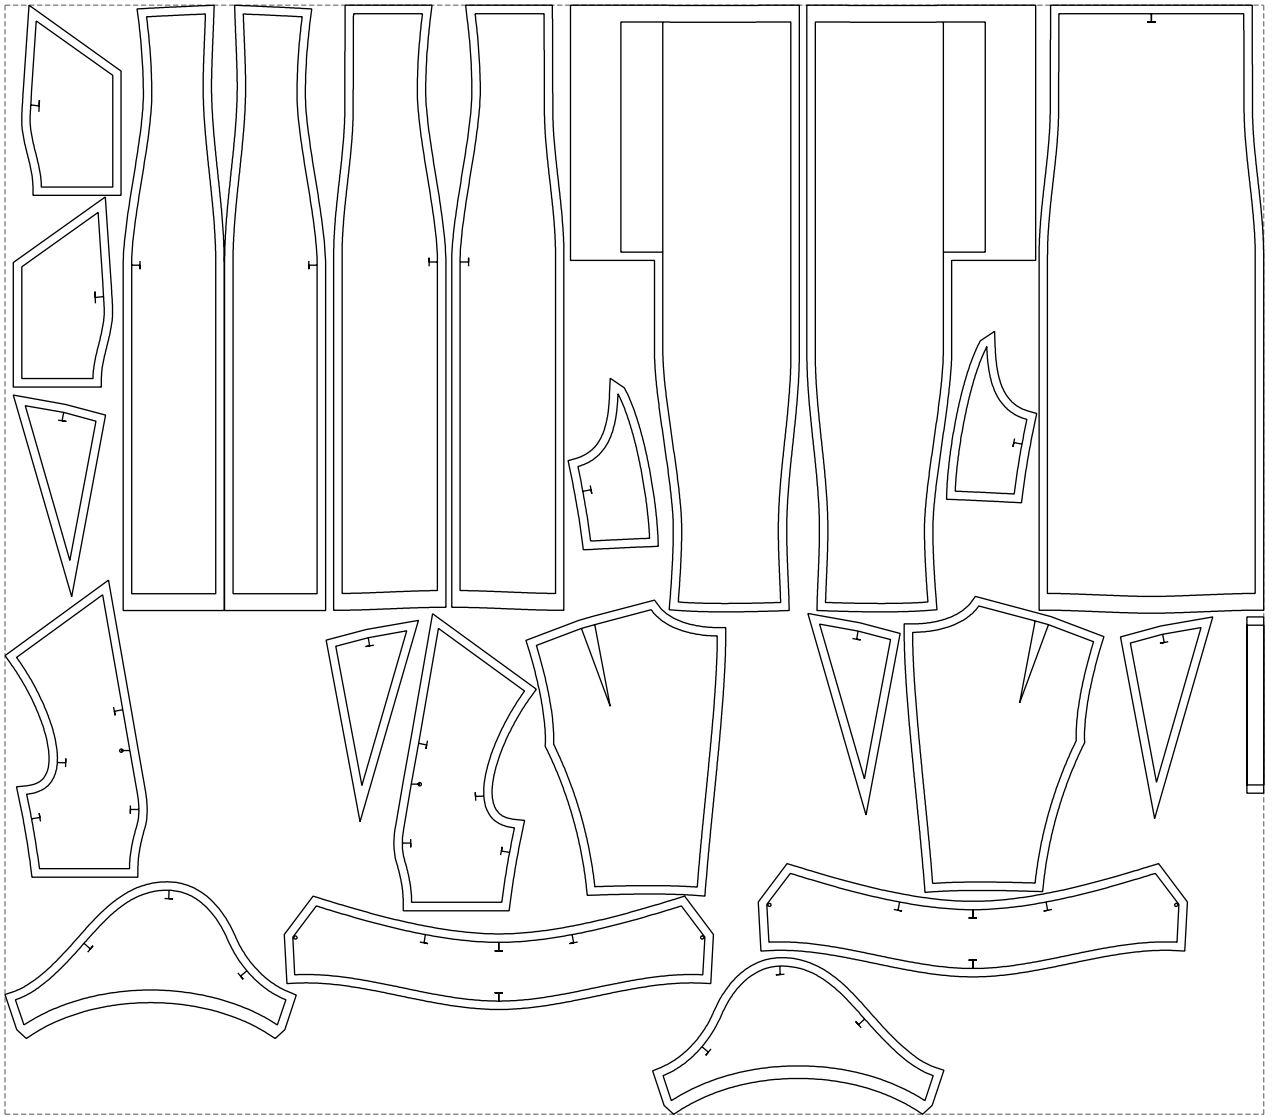

Not for print

Paper size: A4, size:1399.00 x724.23 mm

# Example

size:1499.00 x1321.06 mm

Maneken =1 ver.0

rz\_1=170

rz\_16=88

rz\_17=75.6

rz\_18=67.6

rz\_19=96