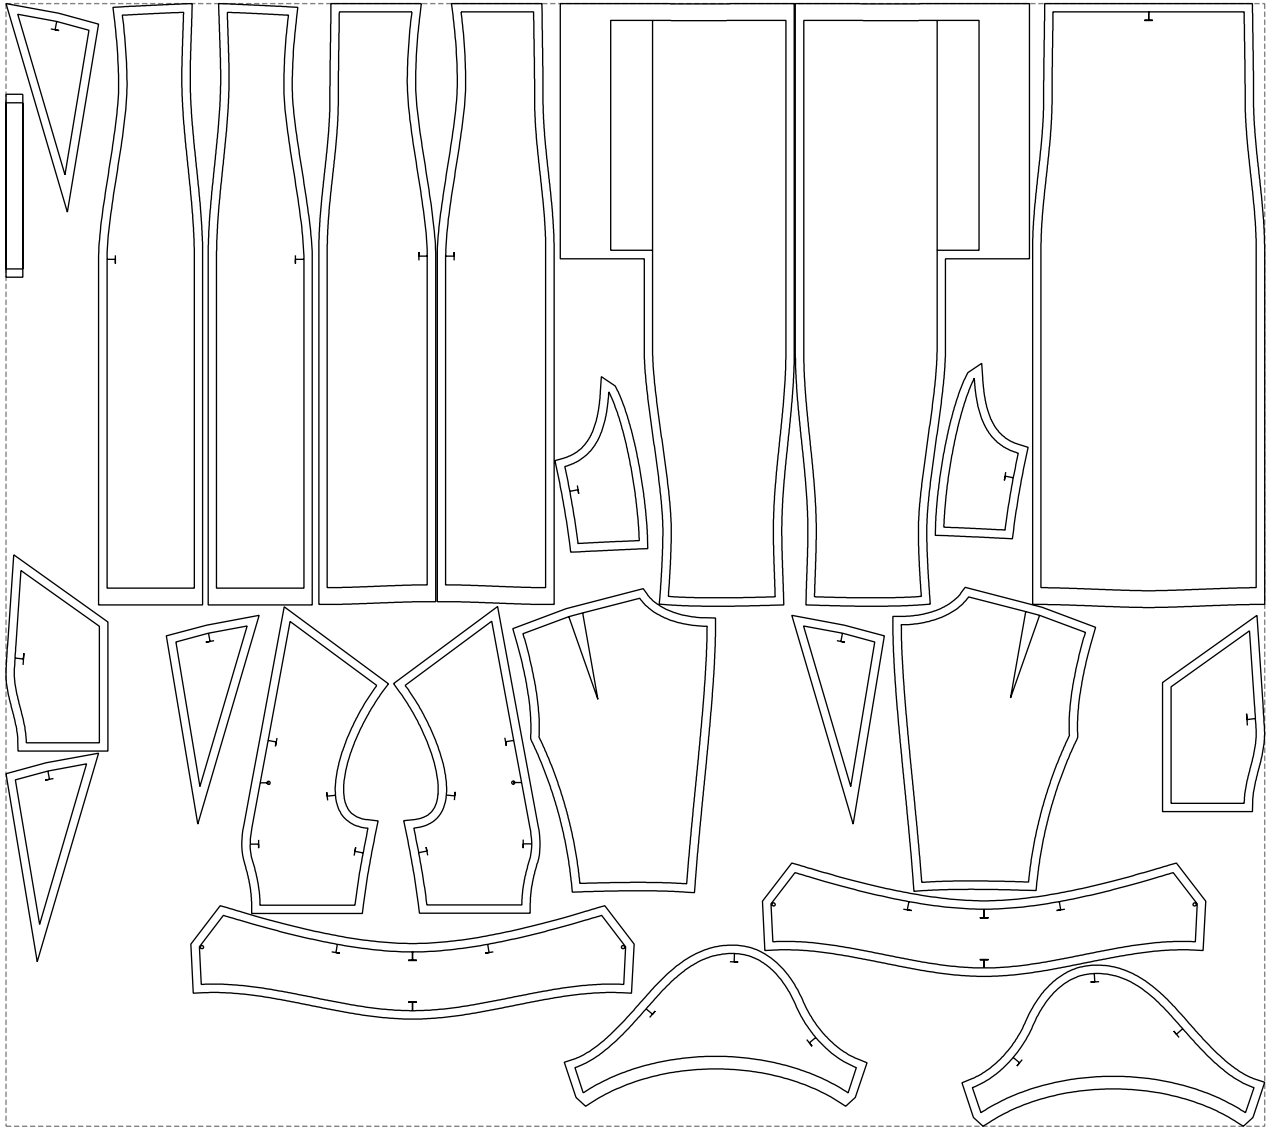

Not for print

Paper size: A4, size:1399.00 x719.39 mm

# Example

size:1499.00 x1337.36 mm

Maneken =1 ver.0

rz\_1=170

rz\_16=92

rz\_17=78.8

rz\_18=71.8

rz\_19=100

rz\_20=98.1

---

. . . . .  
. . . . .  
. . . . .