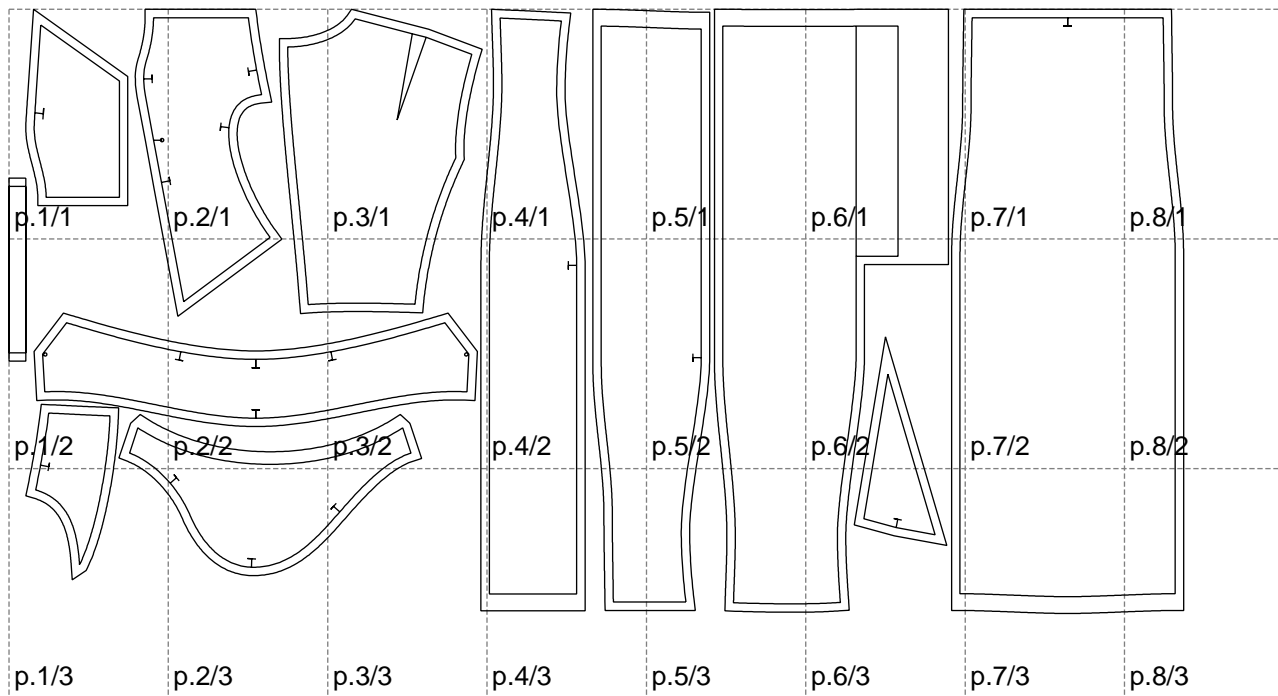

Not for print

Paper size: A4, size:1399.00 x719.39 mm

# Example

size:1499.00 x1337.36 mm

Maneken =1 ver.0

rz\_1=170

rz\_16=92

rz\_17=78.8

rz\_18=71.8

rz\_19=100

rz\_20=98.1

---

. . . . .  
. . . . .  
. . . . .