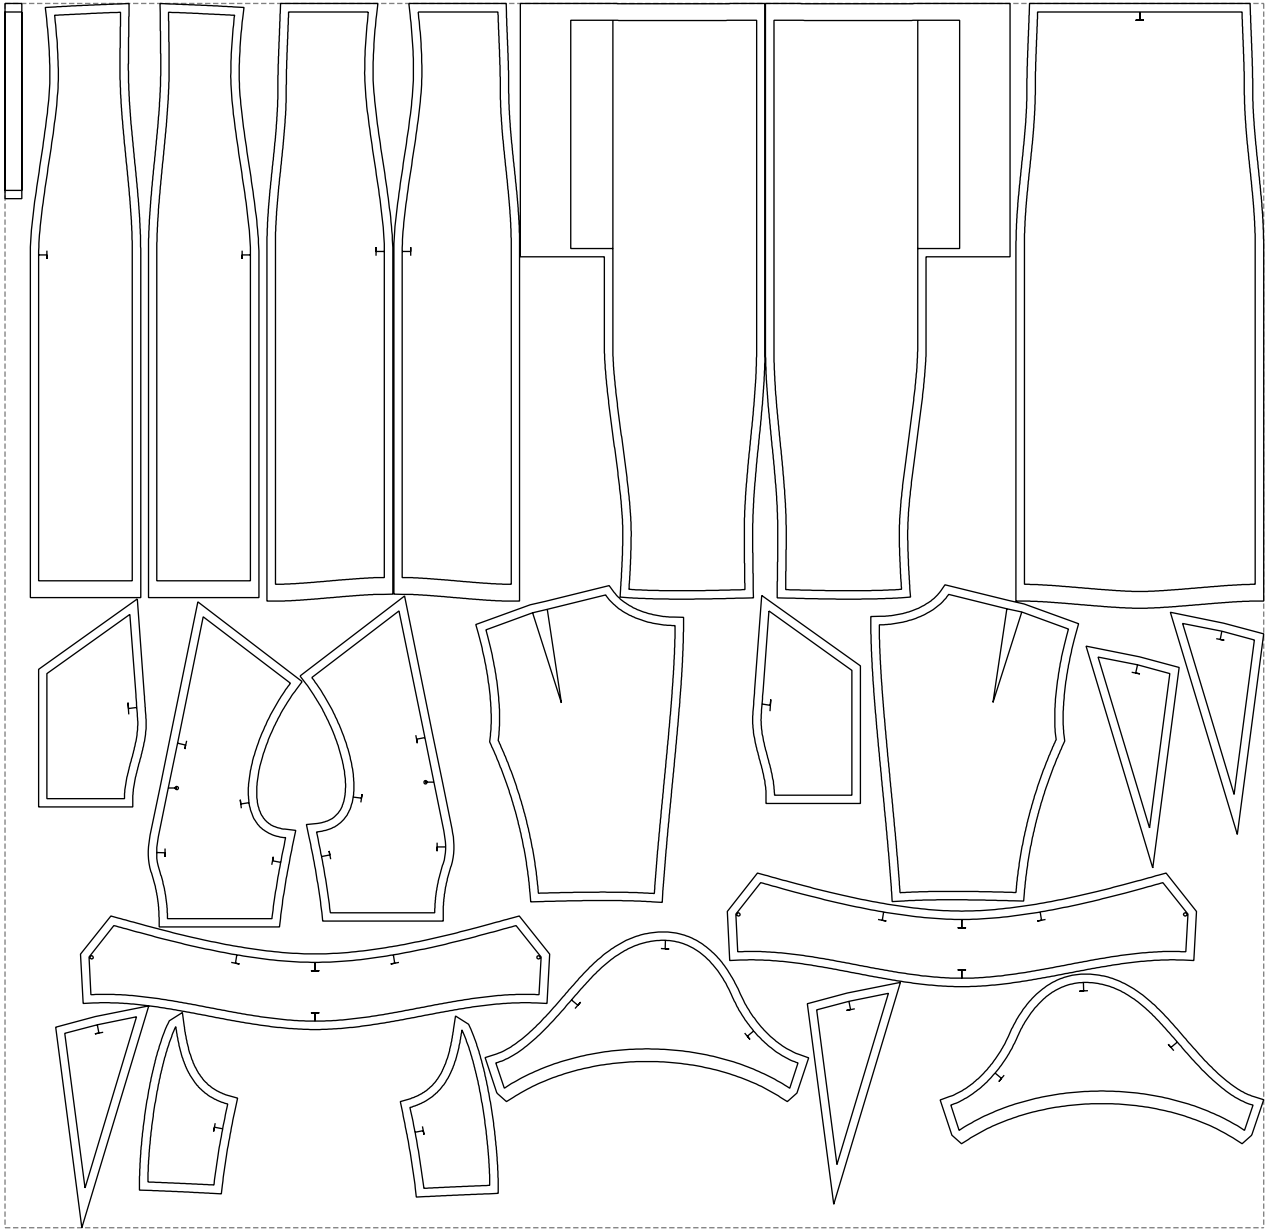

Not for print

Paper size: A4, size:1399.00 x890.65 mm

# Example

size:1499.00 x1458.31 mm

Maneken =1 ver.0

rz\_1=170

rz\_16=100

rz\_17=85.4

rz\_18=80.2

rz\_19=108

rz\_20=105.4

---

. . . . .  
. . . . .  
. . . . .