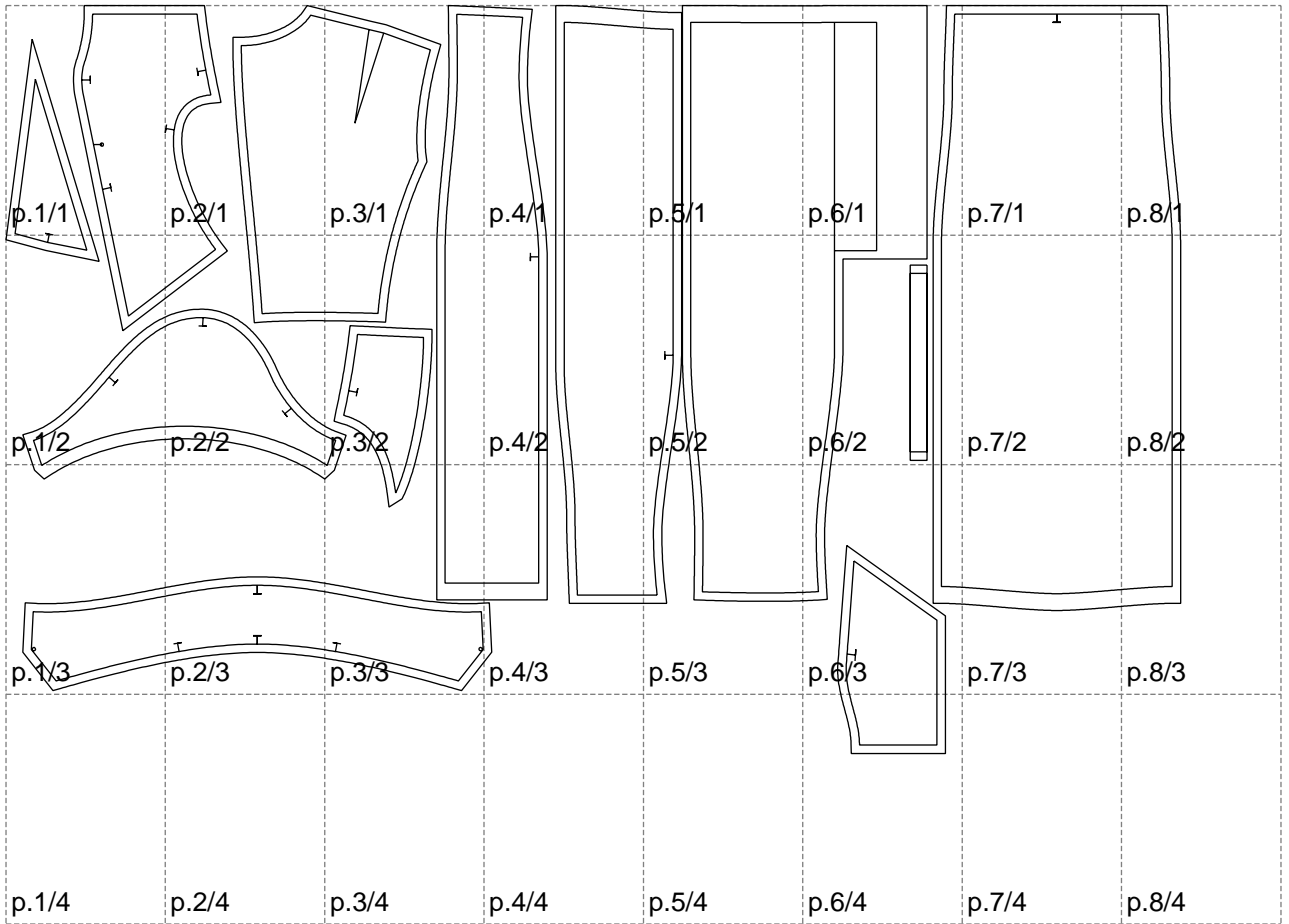

Not for print

Paper size: A4, size:1399.00 x890.65 mm

# Example

size:1499.00 x1458.31 mm

Maneken =1 ver.0

rz\_1=170

rz\_16=100

rz\_17=85.4

rz\_18=80.2

rz\_19=108

rz\_20=105.4

---

. . . . .  
. . . . .  
. . . . .