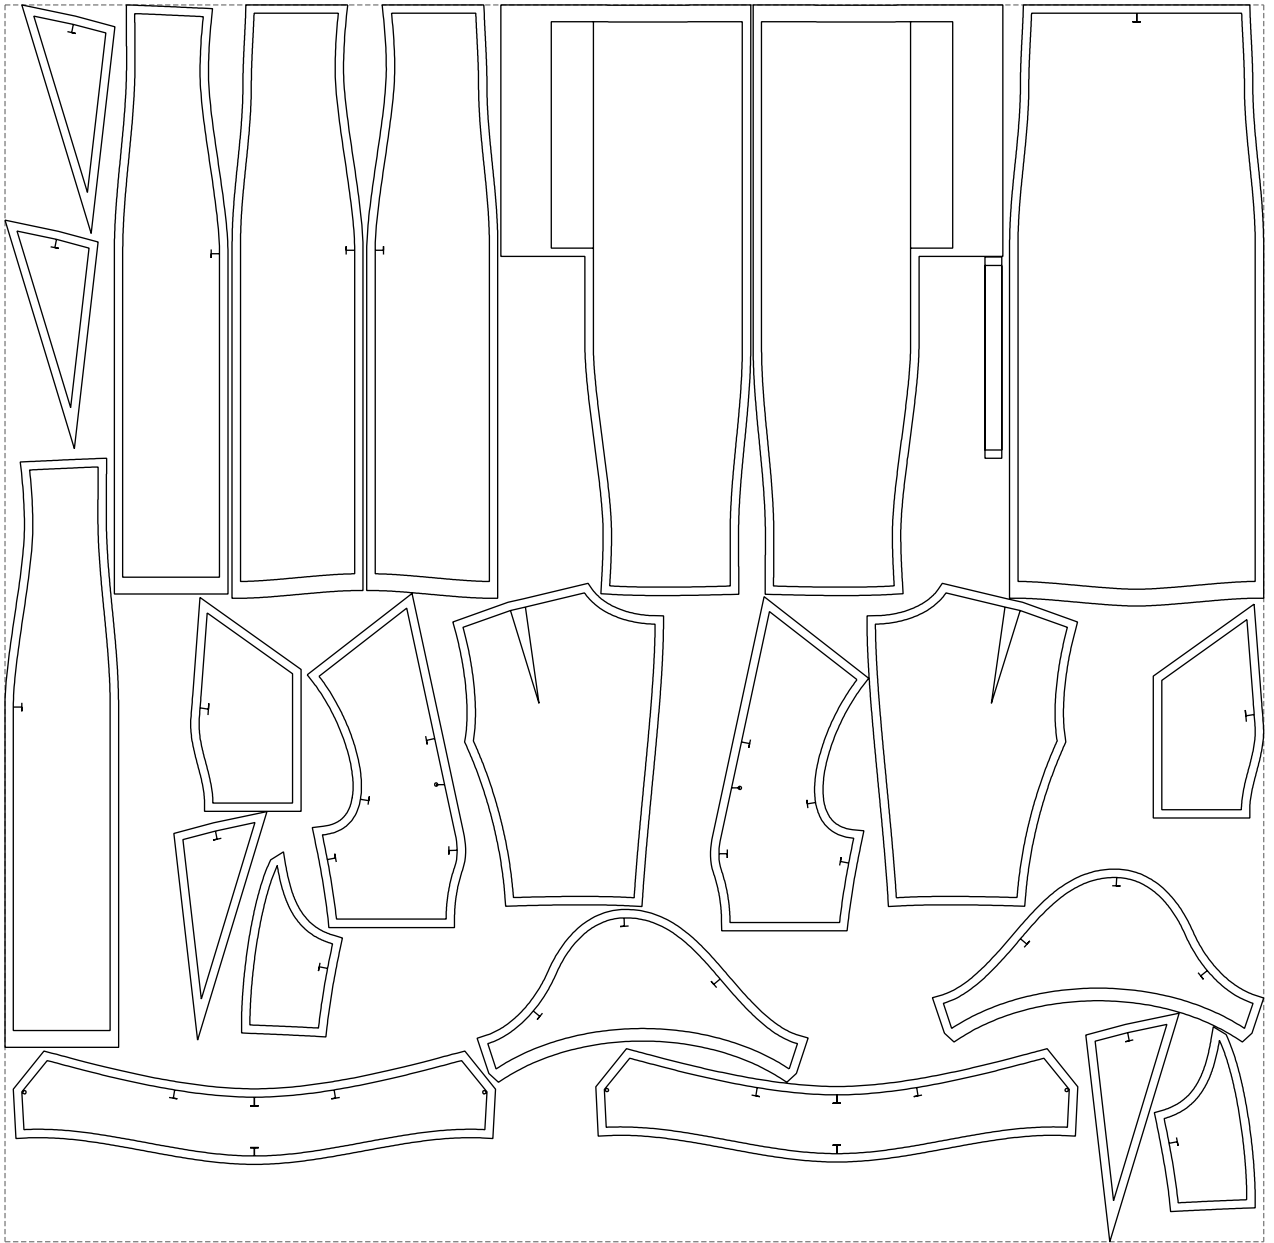

Not for print

Paper size: A4, size:1399.00 x841.45 mm

# Example

size:1499.00 x1473.34 mm

Maneken =1 ver.0

rz\_1=170

rz\_16=104

rz\_17=88.9

rz\_18=84.4

rz\_19=112

rz\_20=109.3

---

. . . . .  
. . . . .  
. . . . .