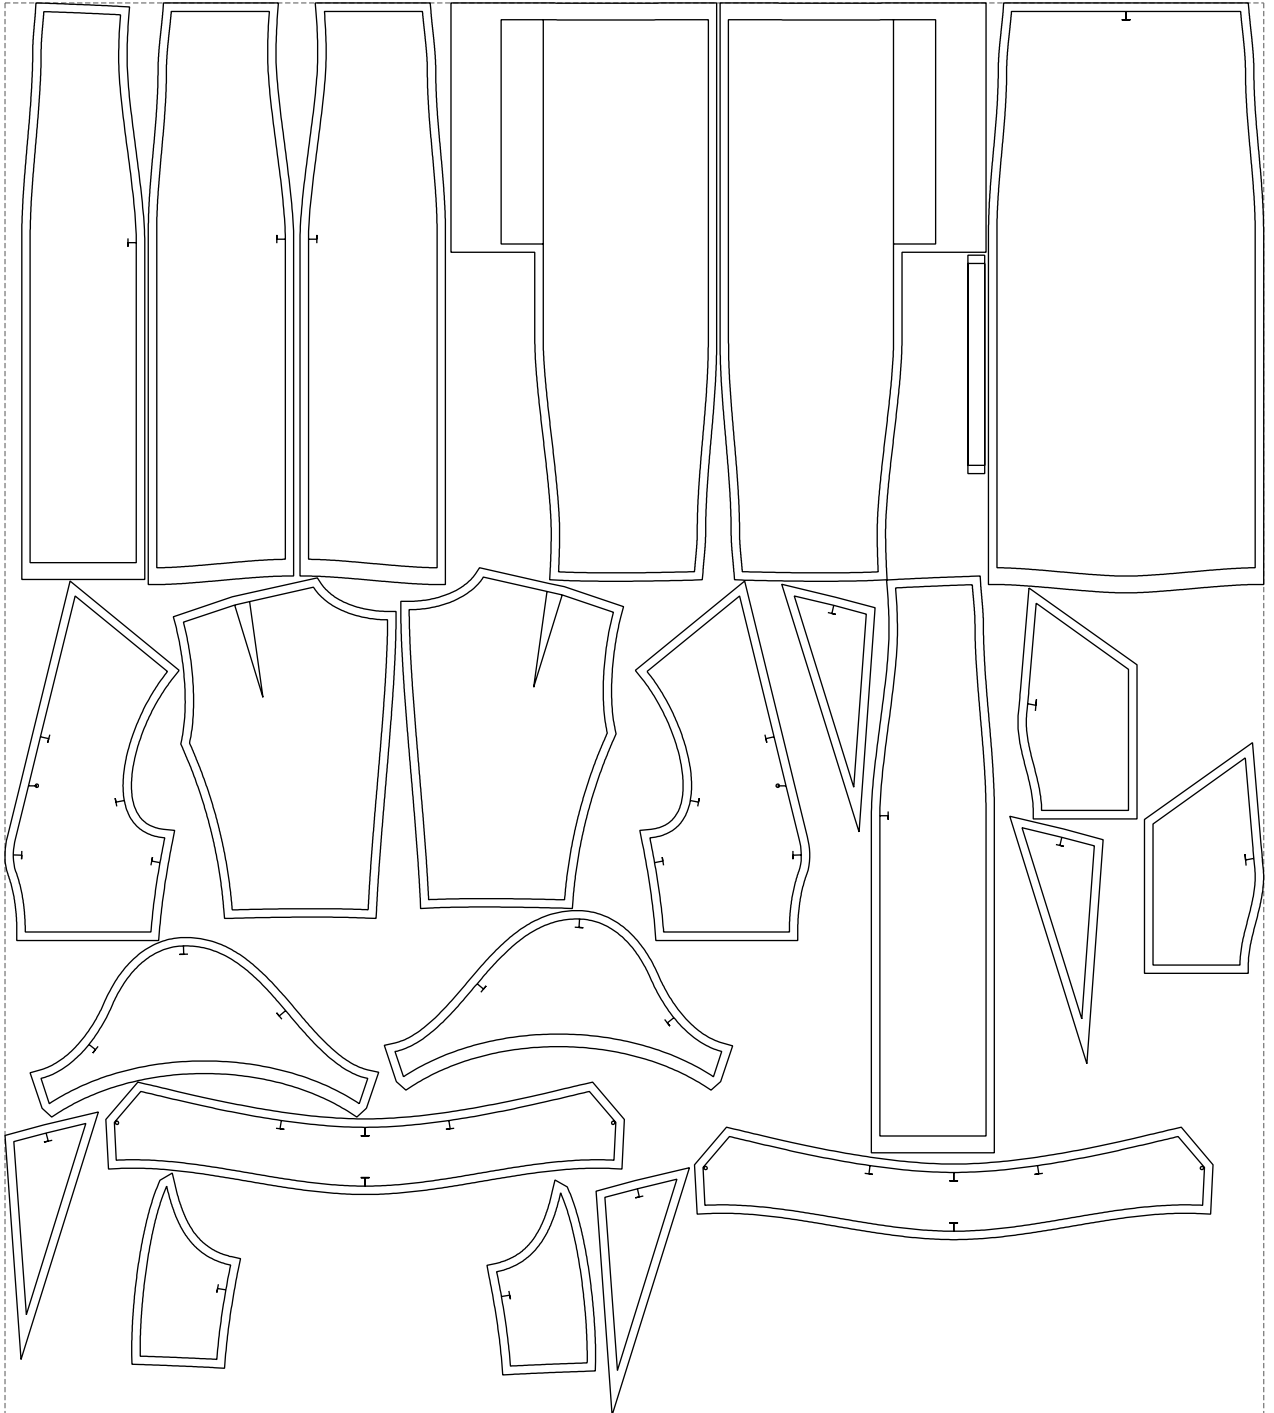

Not for print

Paper size: A4, size:1399.00 x871.05 mm

# Example

size:1499.00 x1682.36 mm

Maneken =1 ver.0

rz\_1=170

rz\_16=116

rz\_17=100

rz\_18=98.8

rz\_19=124