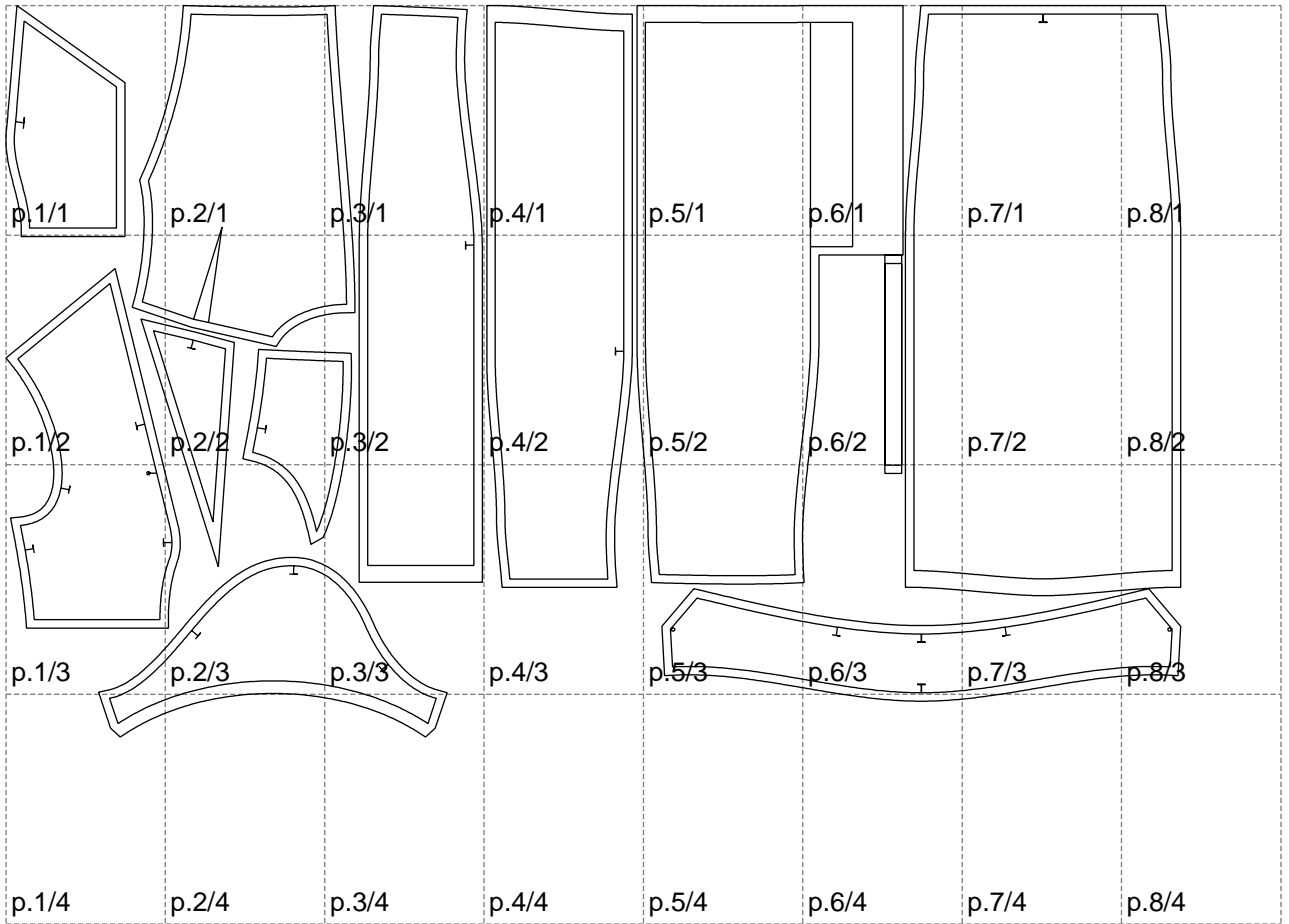

Not for print

Paper size: A4, size:1399.00 x871.05 mm

# Example

size:1499.00 x1682.36 mm

Maneken =1 ver.0

rz\_1=170

rz\_16=116

rz\_17=100

rz\_18=98.8

rz\_19=124

rz\_20=121

---

. . . . .  
. . . . .  
. . . . .