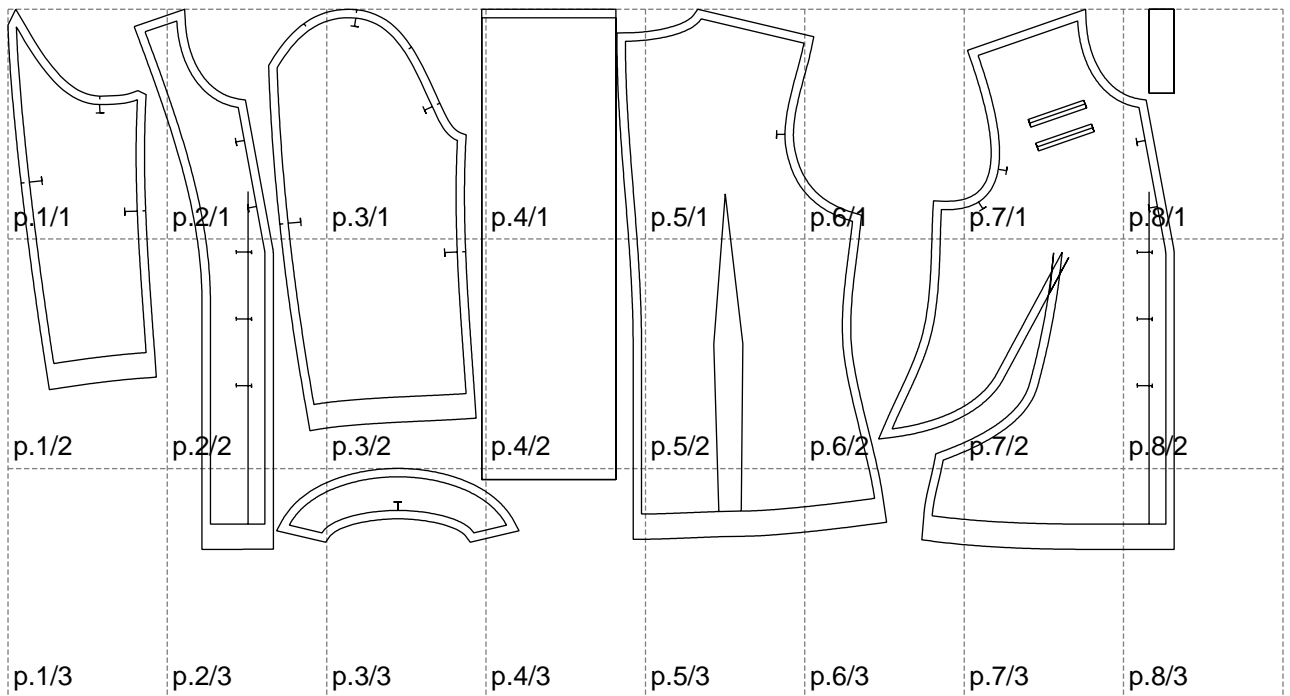

Not for print

Paper size: A4, size:1388.98 x643.07 mm

# Example

size:1488.93 x1275.31 mm

Maneken =1 ver.0

rz\_1=170

rz\_16=92

rz\_17=78.8

rz\_18=71.8

rz\_19=100

rz\_20=98.1

---

. . . . .  
. . . . .  
. . . . .