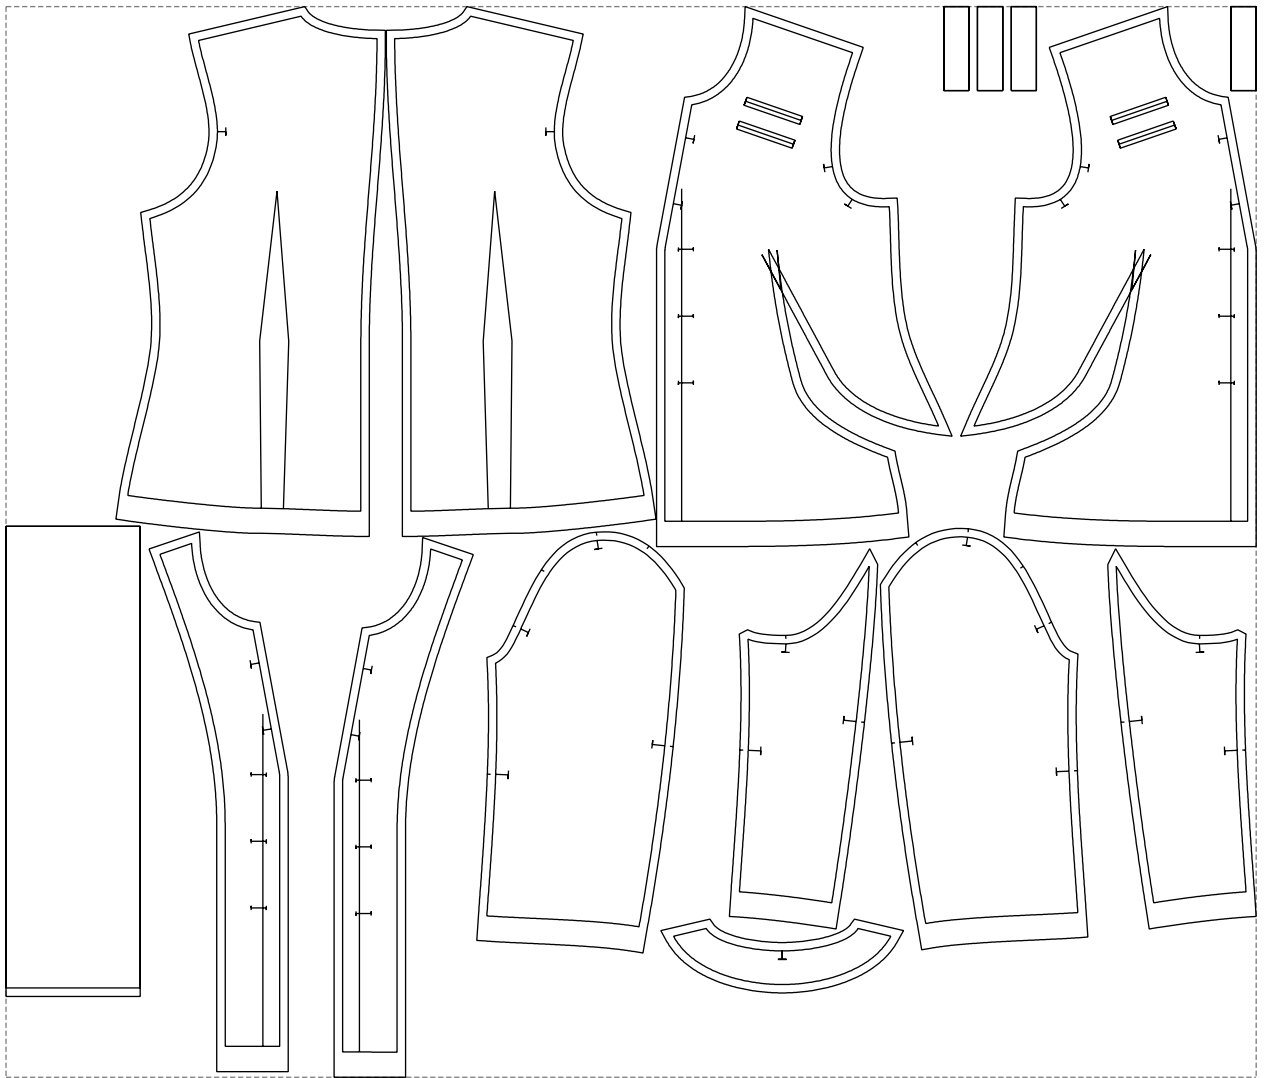

# Example

size:1488.93 x1275.31 mm

Maneken =1 ver.0

rz\_1=170

rz\_16=92

rz\_17=78.8

rz\_18=71.8

rz\_19=100