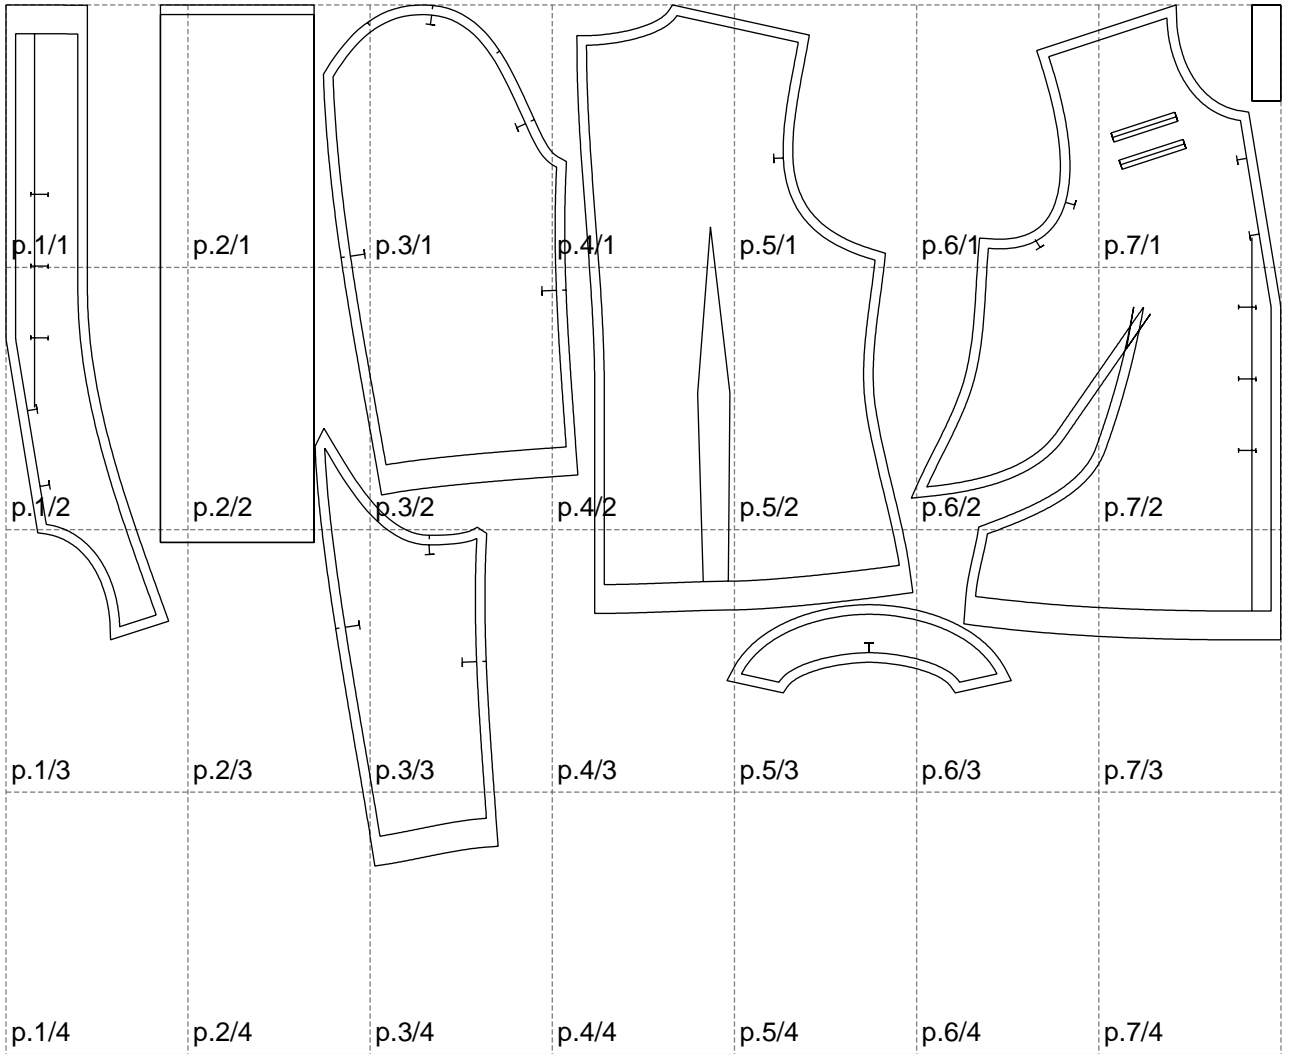

Not for print

Paper size: A4, size:1328.46 x897.28 mm

Example

size:1488.92 x1538.23 mm

Maneken =1 ver.0

rz_1=170

rz_16=104

rz_17=88.9

rz_18=84.4

rz_19=112

rz_20=109.3

.
.
.