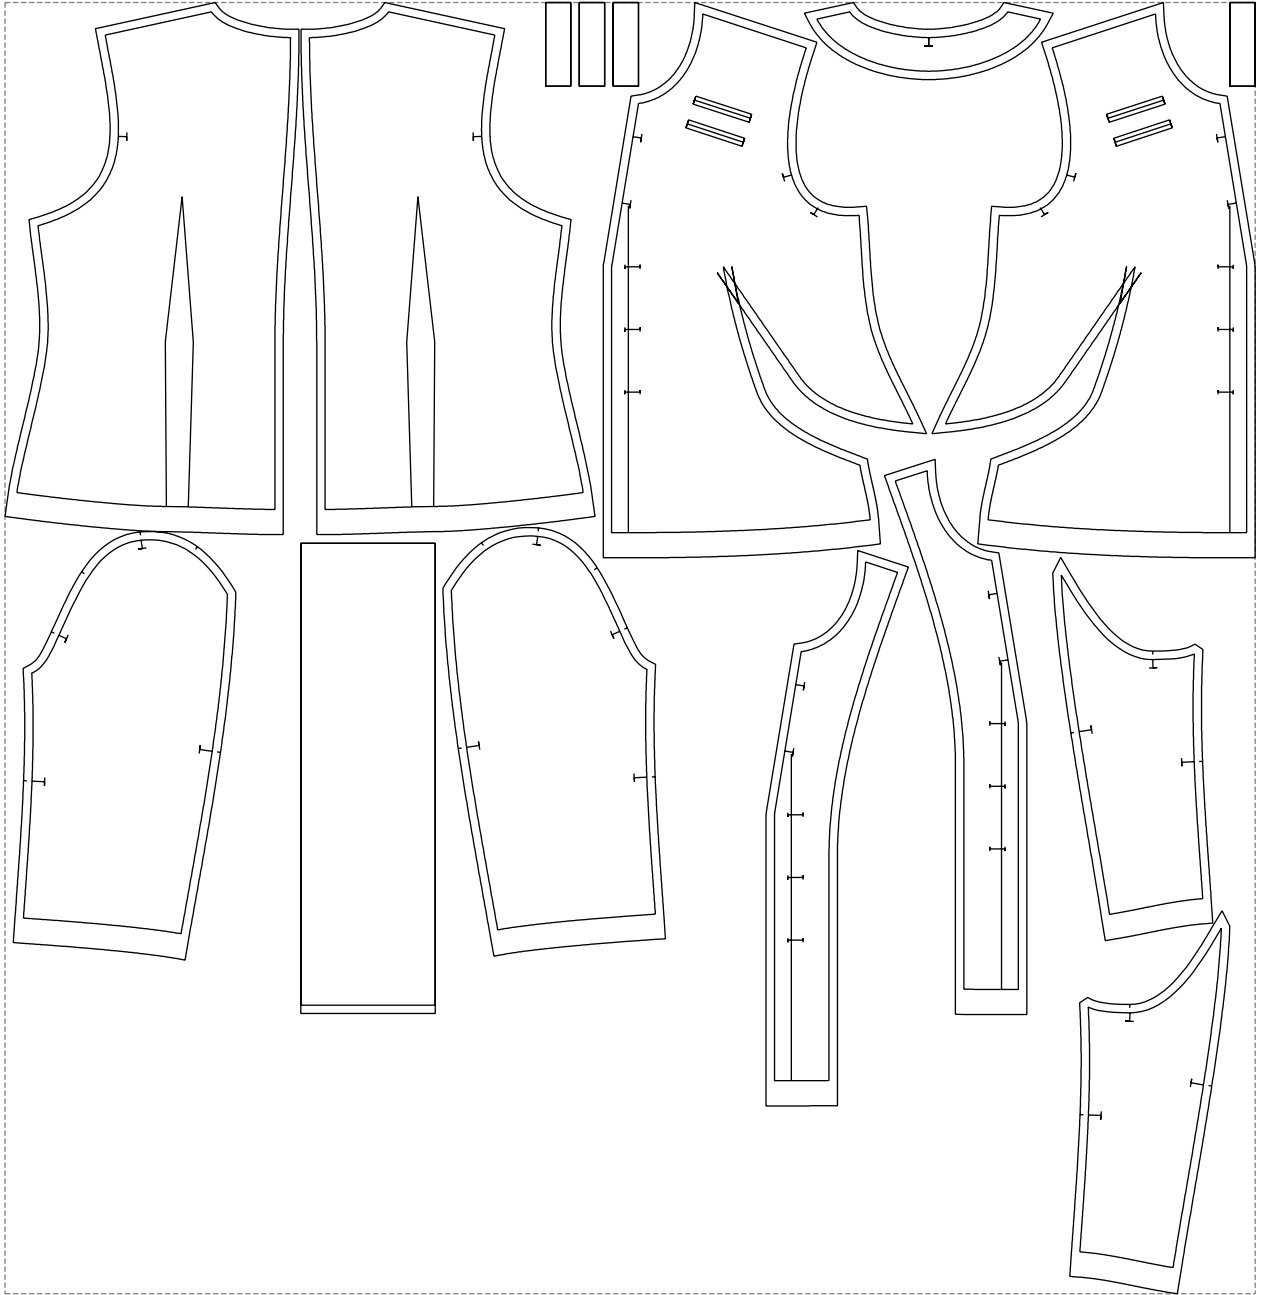

Not for print

Paper size: A4, size:1328.46 x897.28 mm

Example

size:1488.92 x1538.23 mm

Maneken =1 ver.0

rz_1=170

rz_16=104

rz_17=88.9

rz_18=84.4

rz_19=112

rz_20=109.3

.
.
.