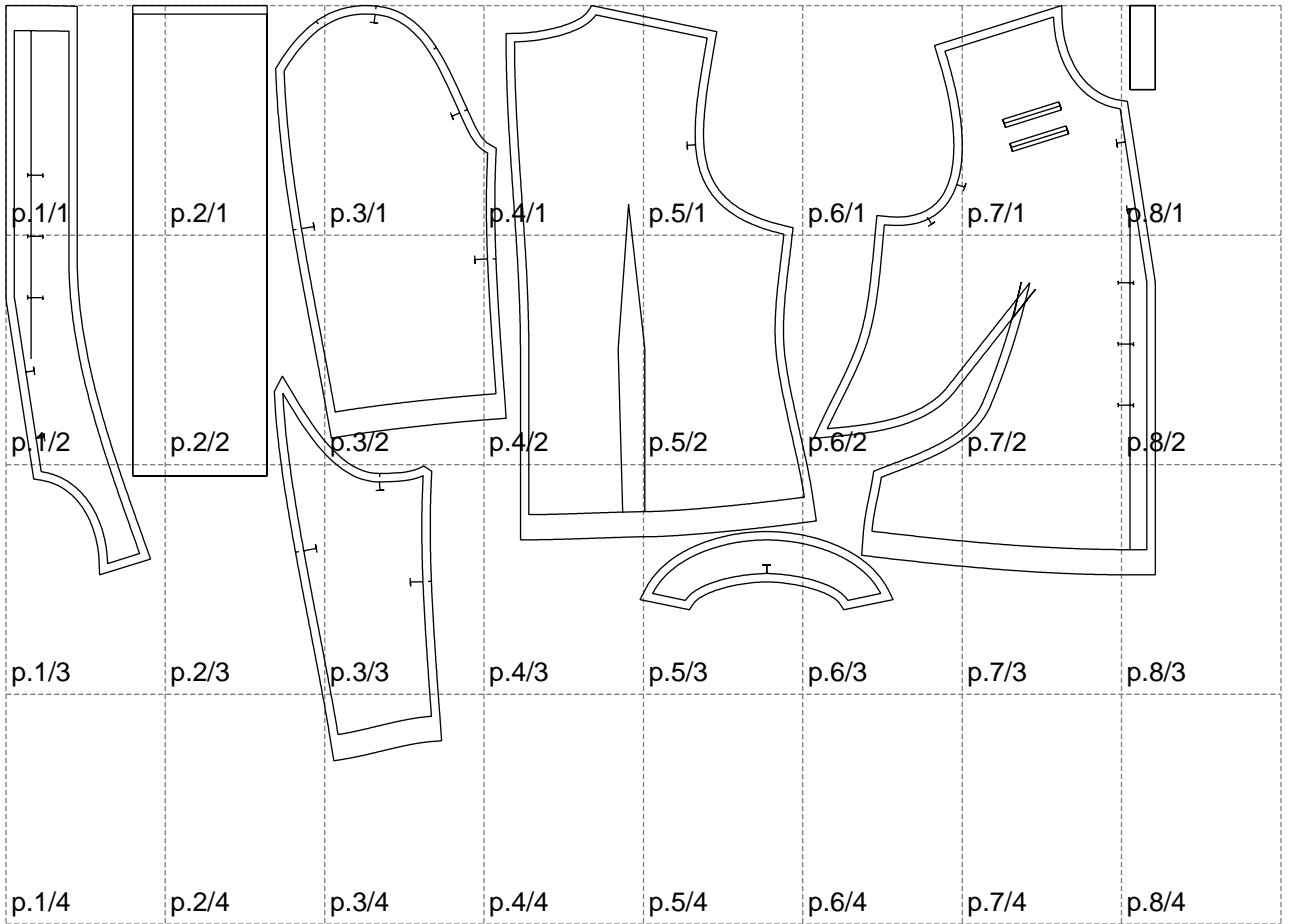

Not for print

Paper size: A4, size:1368.83 x899.34 mm

# Example

size:1499.00 x1606.64 mm

Maneken =1 ver.0

rz\_1=170

rz\_16=112

rz\_17=96.2

rz\_18=94

rz\_19=120

rz\_20=117

---

. . . . .  
. . . . .  
. . . . .