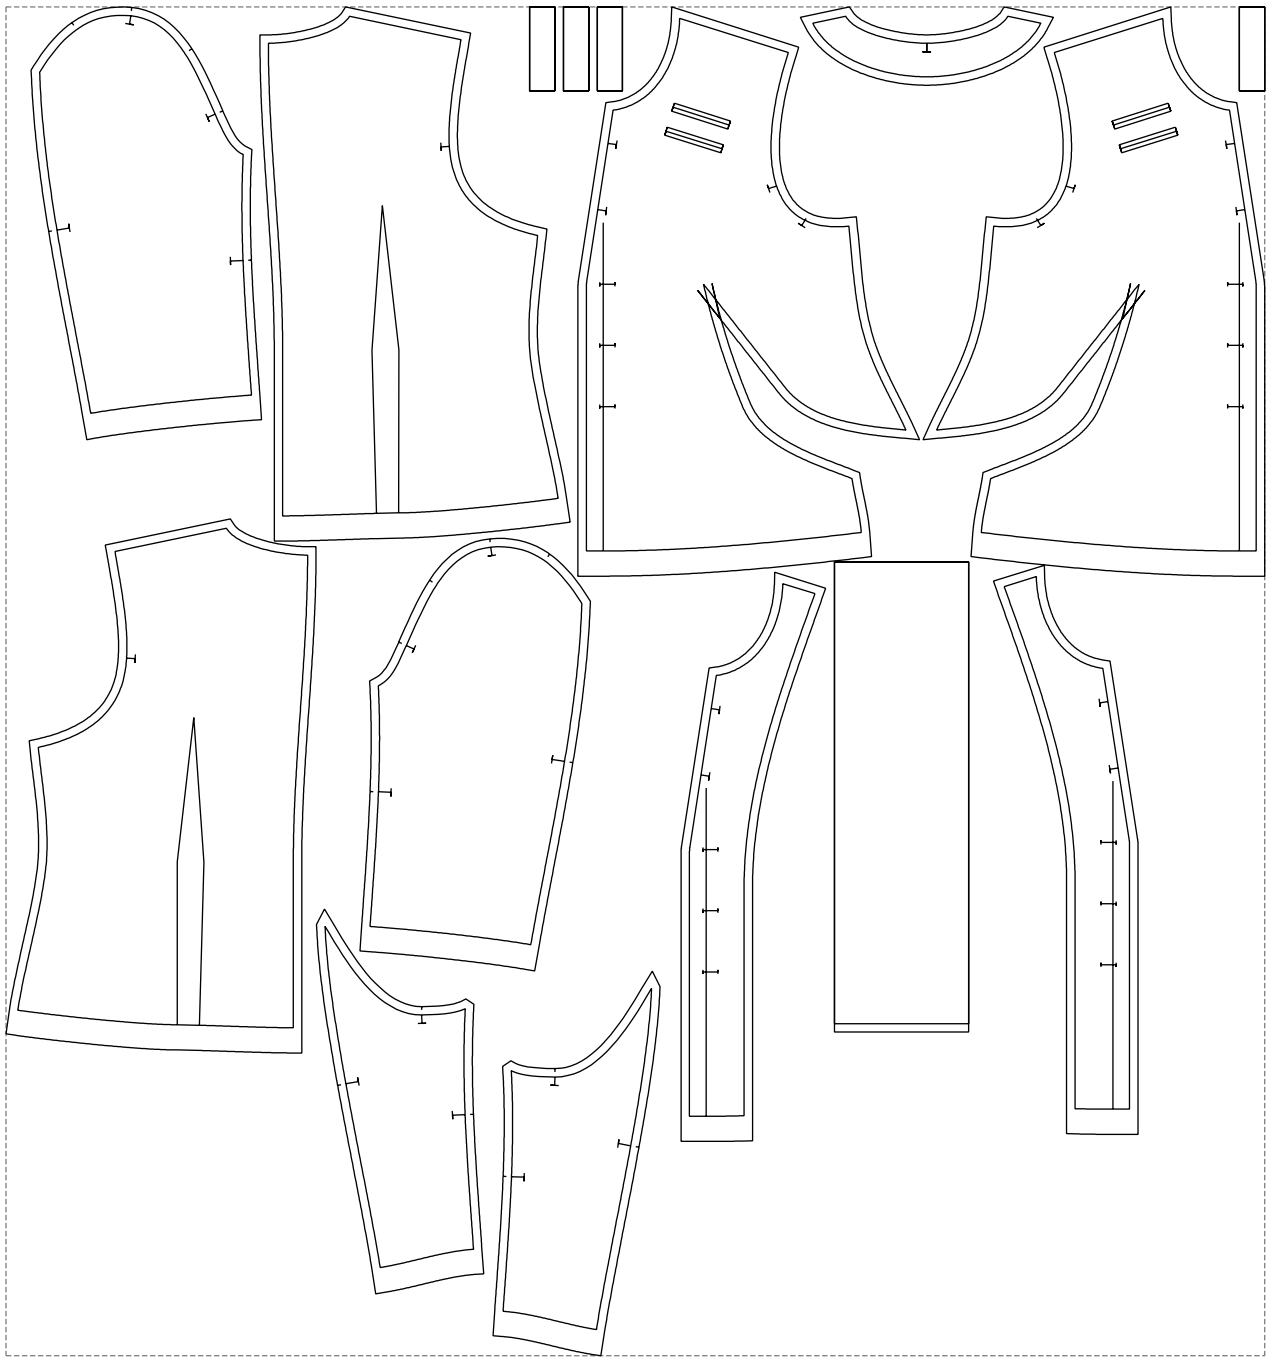

# Example

size:1499.00 x1606.64 mm

Maneken =1 ver.0

rz\_1=170

rz\_16=112

rz\_17=96.2

rz\_18=94

rz\_19=120