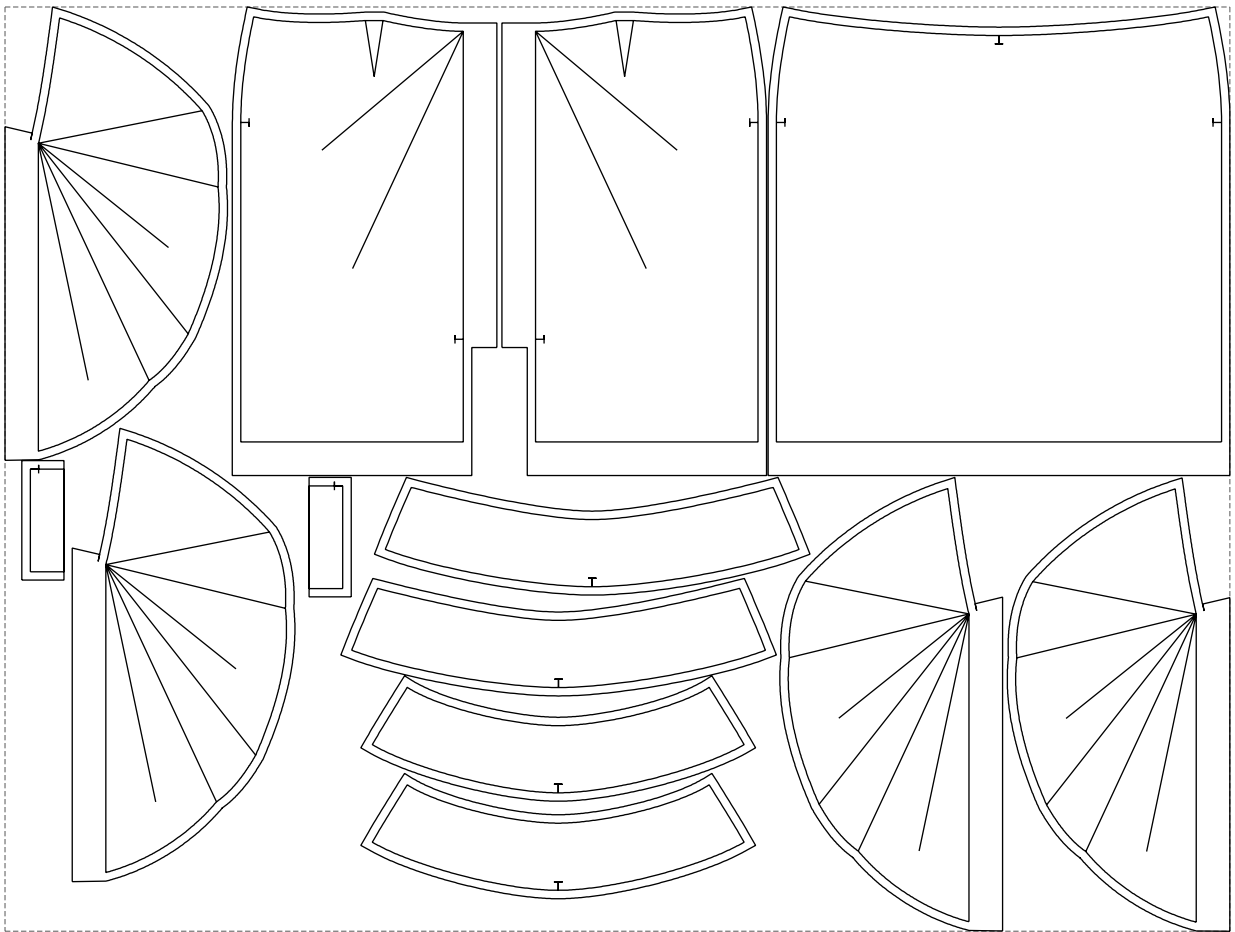

Not for print

Paper size: A4, size:1378.99 x703.13 mm

# Example

size:1458.87 x1101.14 mm

Maneken =1 ver.0

rz\_1=170

rz\_16=96

rz\_17=82

rz\_18=76

rz\_19=104

rz\_20=101.8

---

. . . . .  
. . . . .  
. . . . .