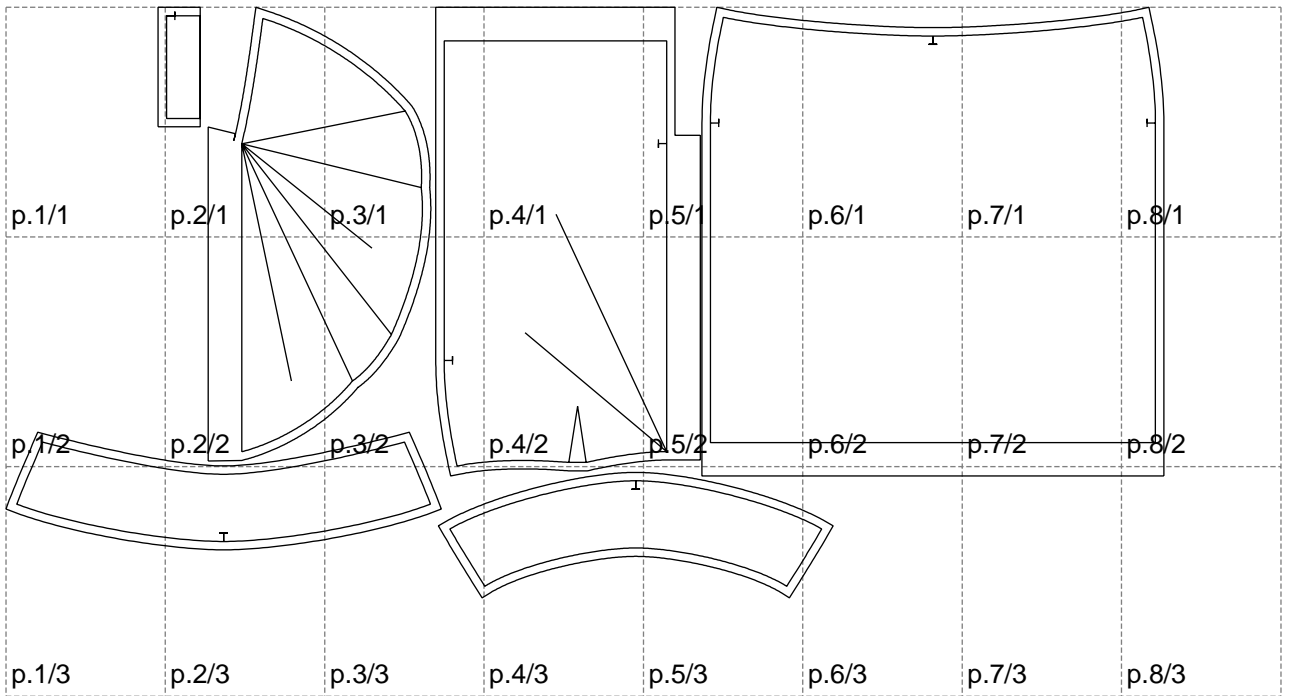

Not for print

Paper size: A4, size:1378.99 x703.13 mm

# Example

size:1458.87 x1101.14 mm

Maneken =1 ver.0

rz\_1=170

rz\_16=96

rz\_17=82

rz\_18=76

rz\_19=104

rz\_20=101.8

---

. . . . .  
. . . . .  
. . . . .