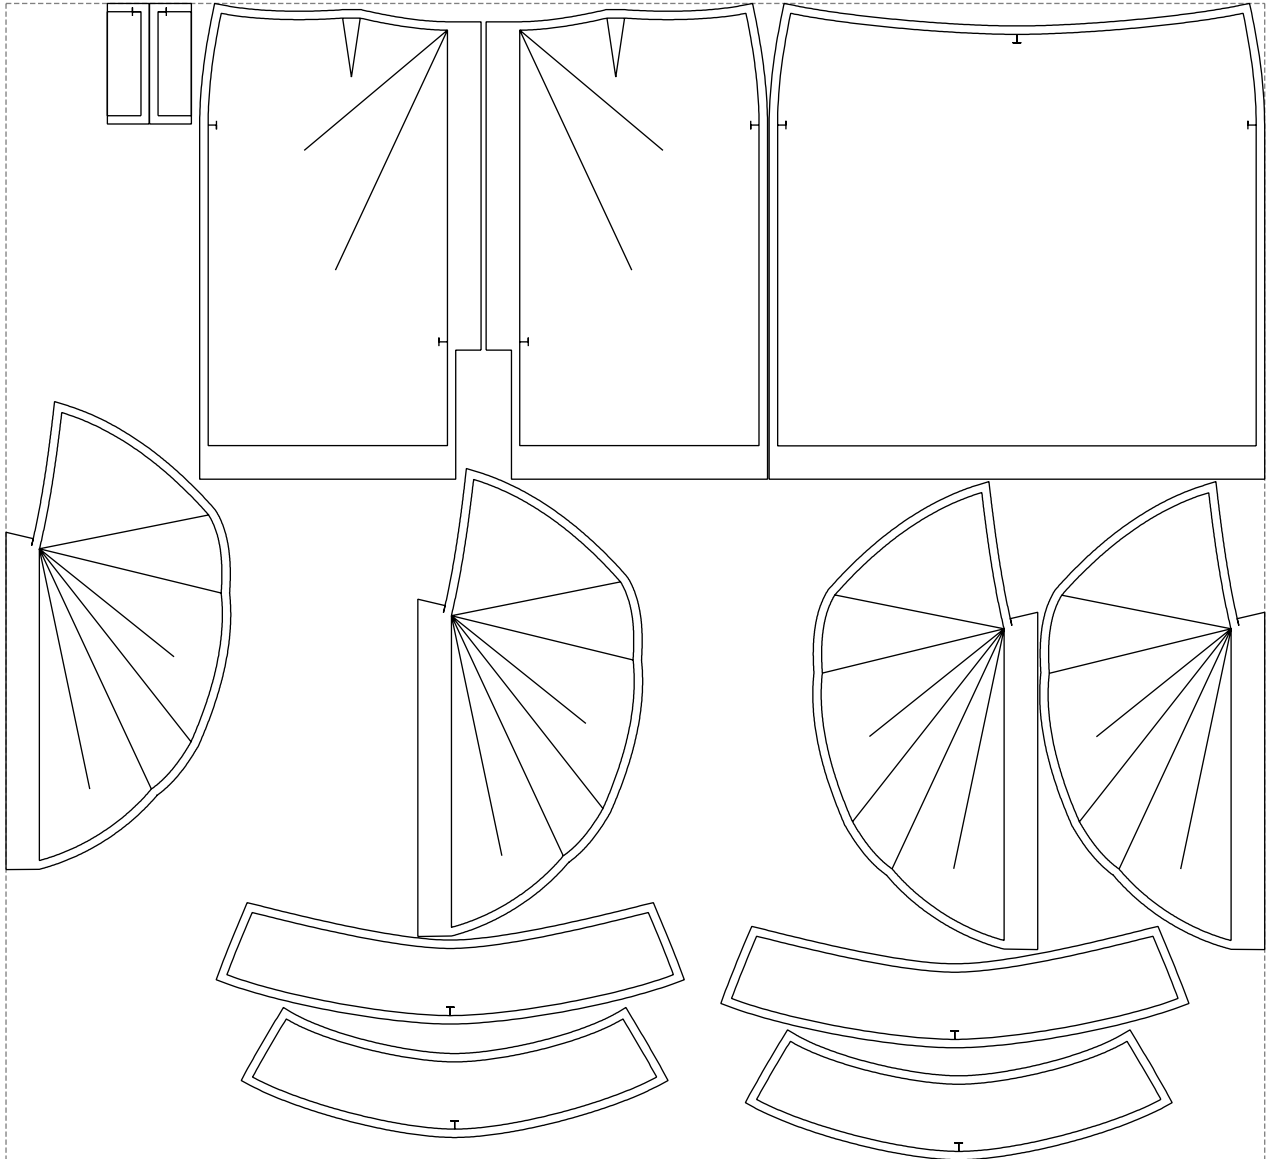

Not for print

Paper size: A4, size:1227.86 x729.77 mm

# Example

size:1499.00 x1377.50 mm

Maneken =1 ver.0

rz\_1=170

rz\_16=104

rz\_17=88.9

rz\_18=84.4

rz\_19=112

rz\_20=109.3

---

. . . . .  
. . . . .  
. . . . .