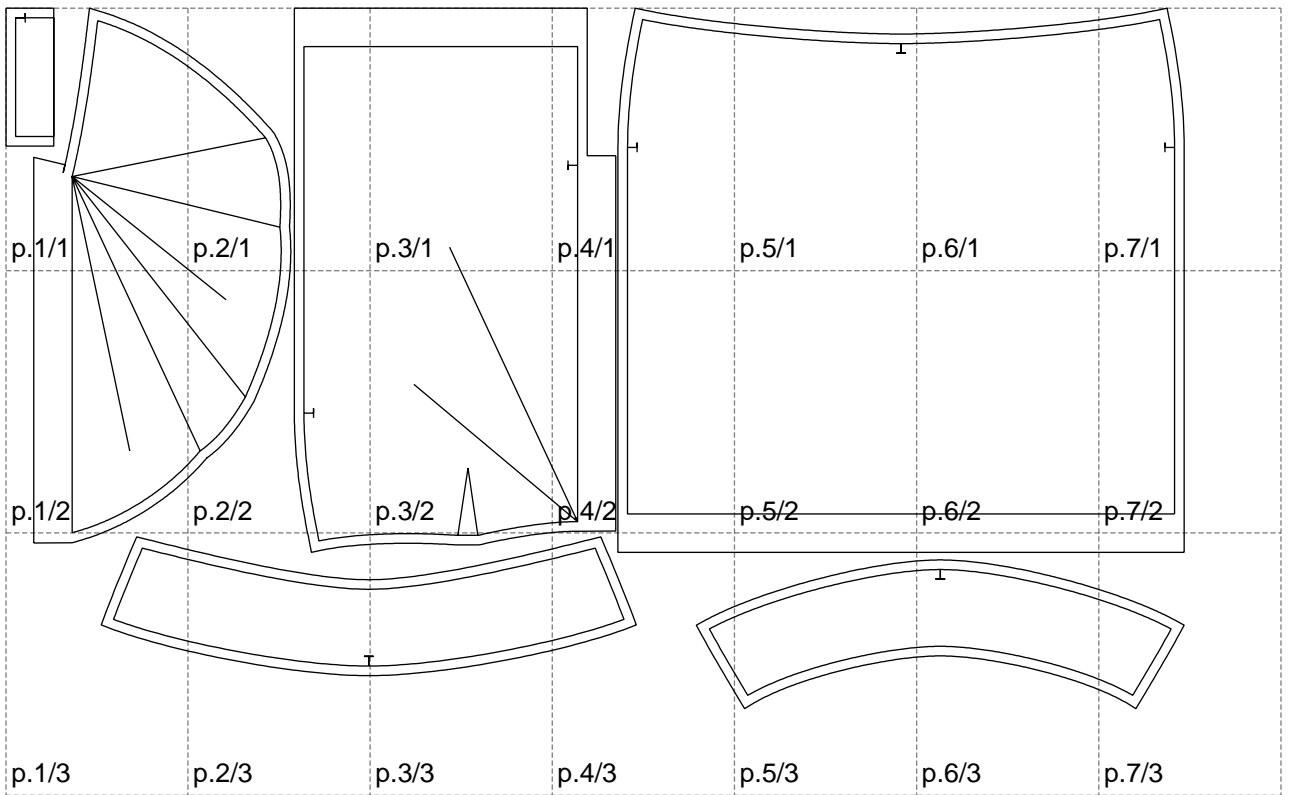

Not for print

Paper size: A4, size:1227.86 x729.77 mm

# Example

size:1499.00 x1377.50 mm

Maneken =1 ver.0

rz\_1=170

rz\_16=104

rz\_17=88.9

rz\_18=84.4

rz\_19=112

rz\_20=109.3

---

. . . . .  
. . . . .  
. . . . .