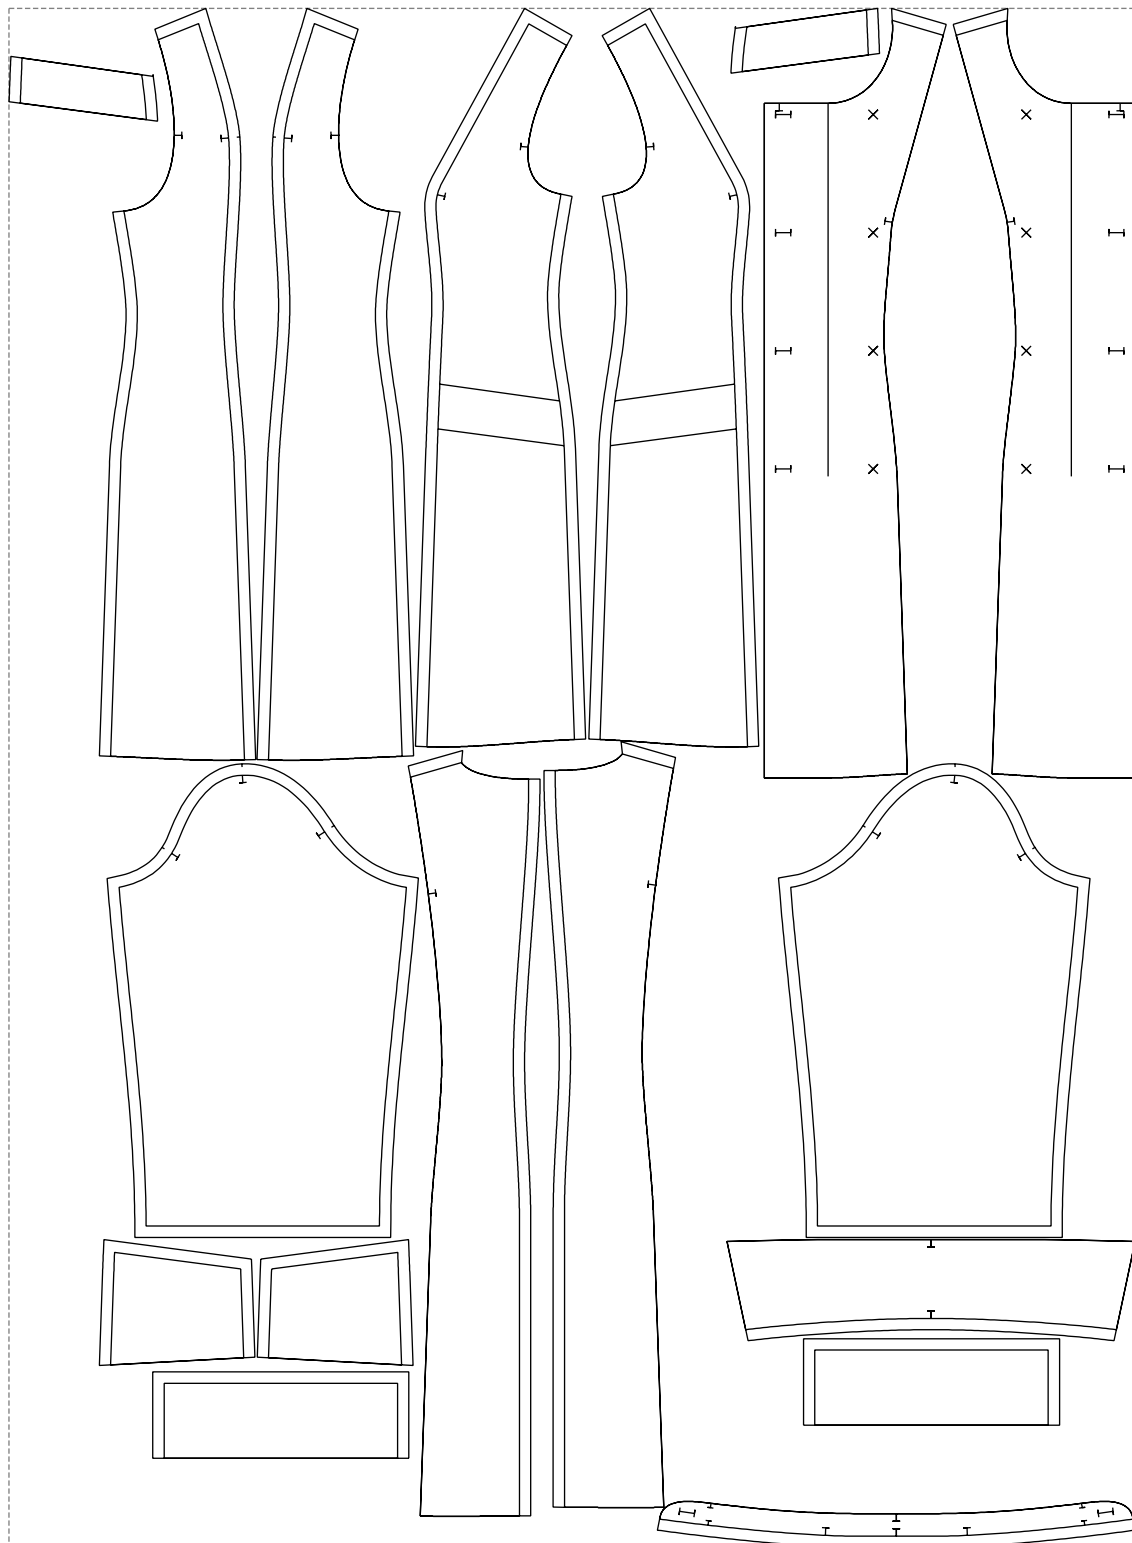

Not for print

Paper size: A4, size:1399.00 x1068.64 mm

# Example

size:1499.00 x2049.16 mm

Maneken =1 ver.0

rz\_1=170

rz\_16=88

rz\_17=75.6

rz\_18=67.6

rz\_19=96