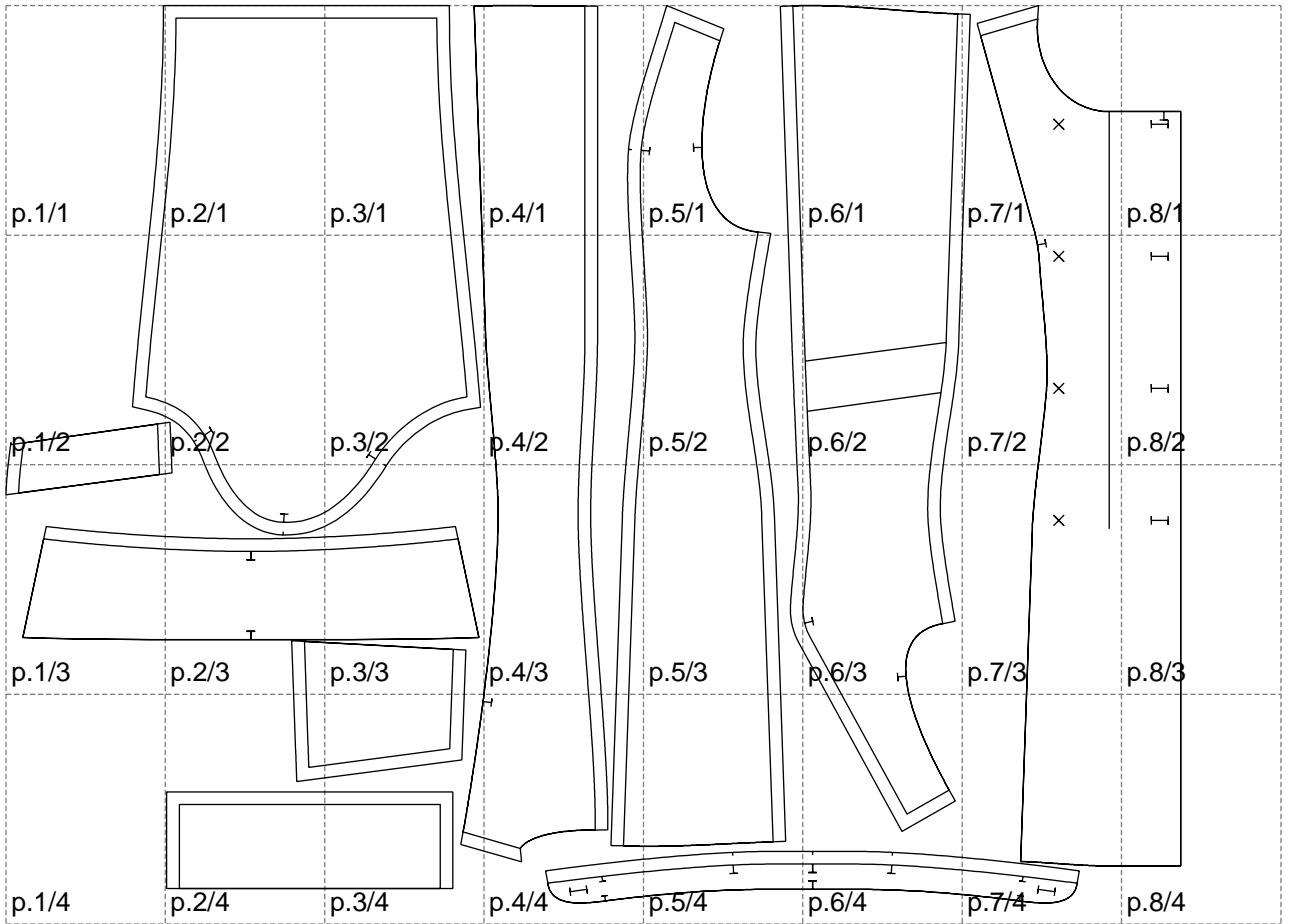

Not for print

Paper size: A4, size:1399.00 x1068.64 mm

# Example

size:1499.00 x2049.16 mm

Maneken =1 ver.0

rz\_1=170

rz\_16=88

rz\_17=75.6

rz\_18=67.6

rz\_19=96

rz\_20=94.6

---

. . . . .  
. . . . .  
. . . . .