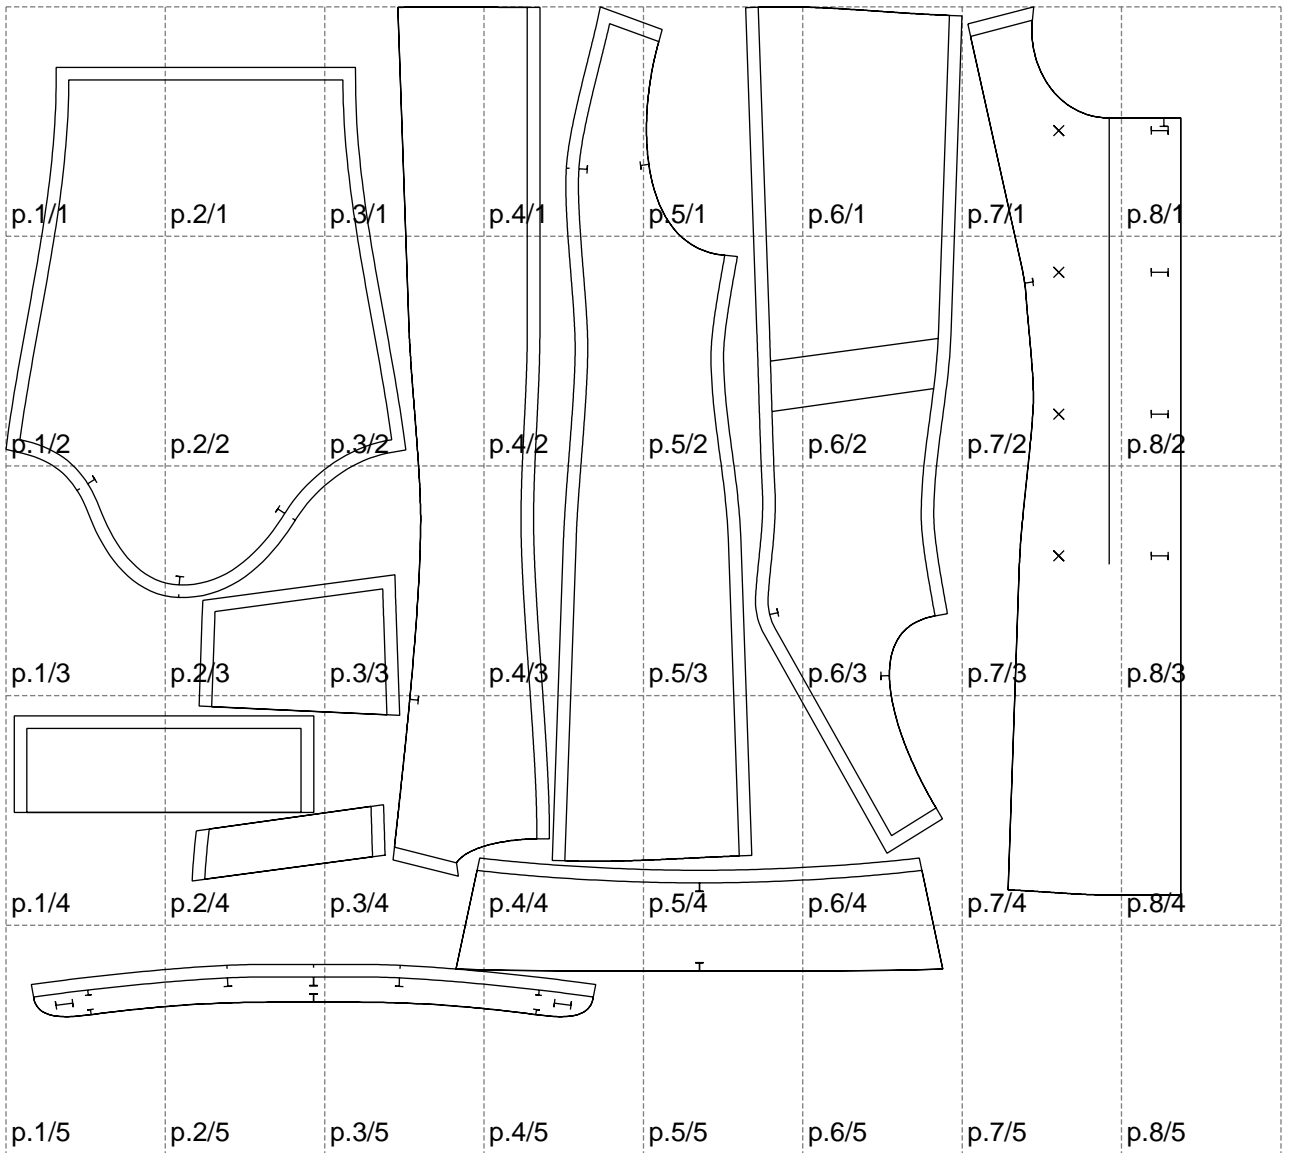

Not for print

Paper size: A4, size:1399.00 x1202.61 mm

# Example

size:1499.00 x2310.39 mm

Maneken =1 ver.0

rz\_1=170

rz\_16=108

rz\_17=92.5

rz\_18=89.2

rz\_19=116

rz\_20=113

---

. . . . .  
. . . . .  
. . . . .