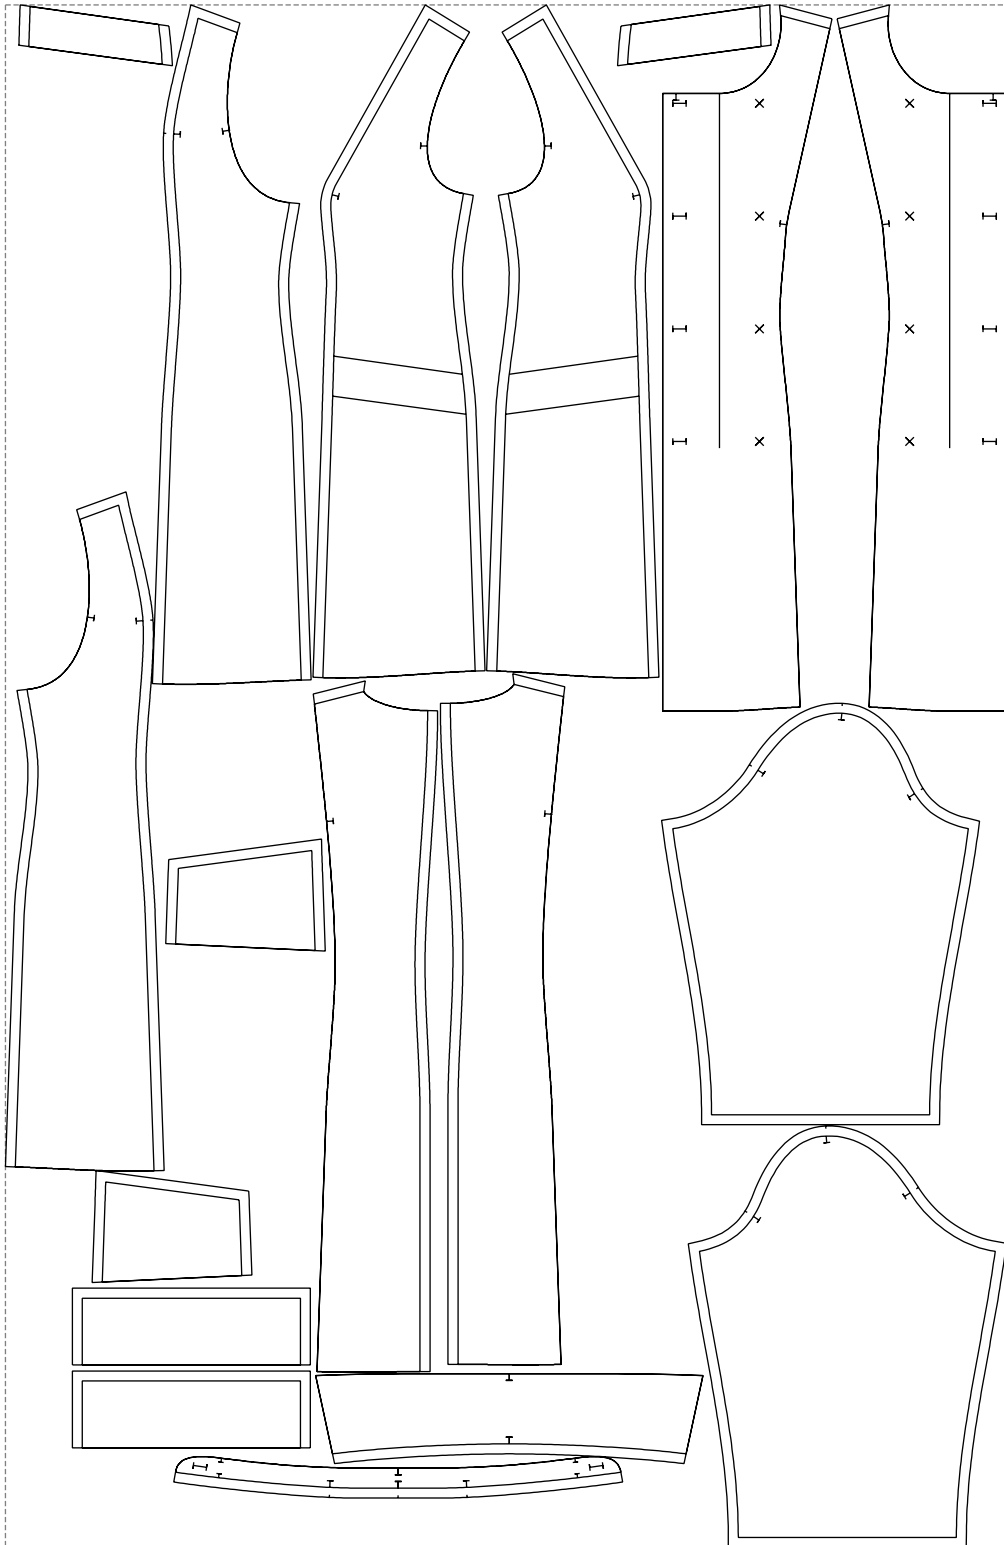

Not for print

Paper size: A4, size:1399.00 x1202.61 mm

# Example

size:1499.00 x2310.39 mm

Maneken =1 ver.0

rz\_1=170

rz\_16=108

rz\_17=92.5

rz\_18=89.2

rz\_19=116