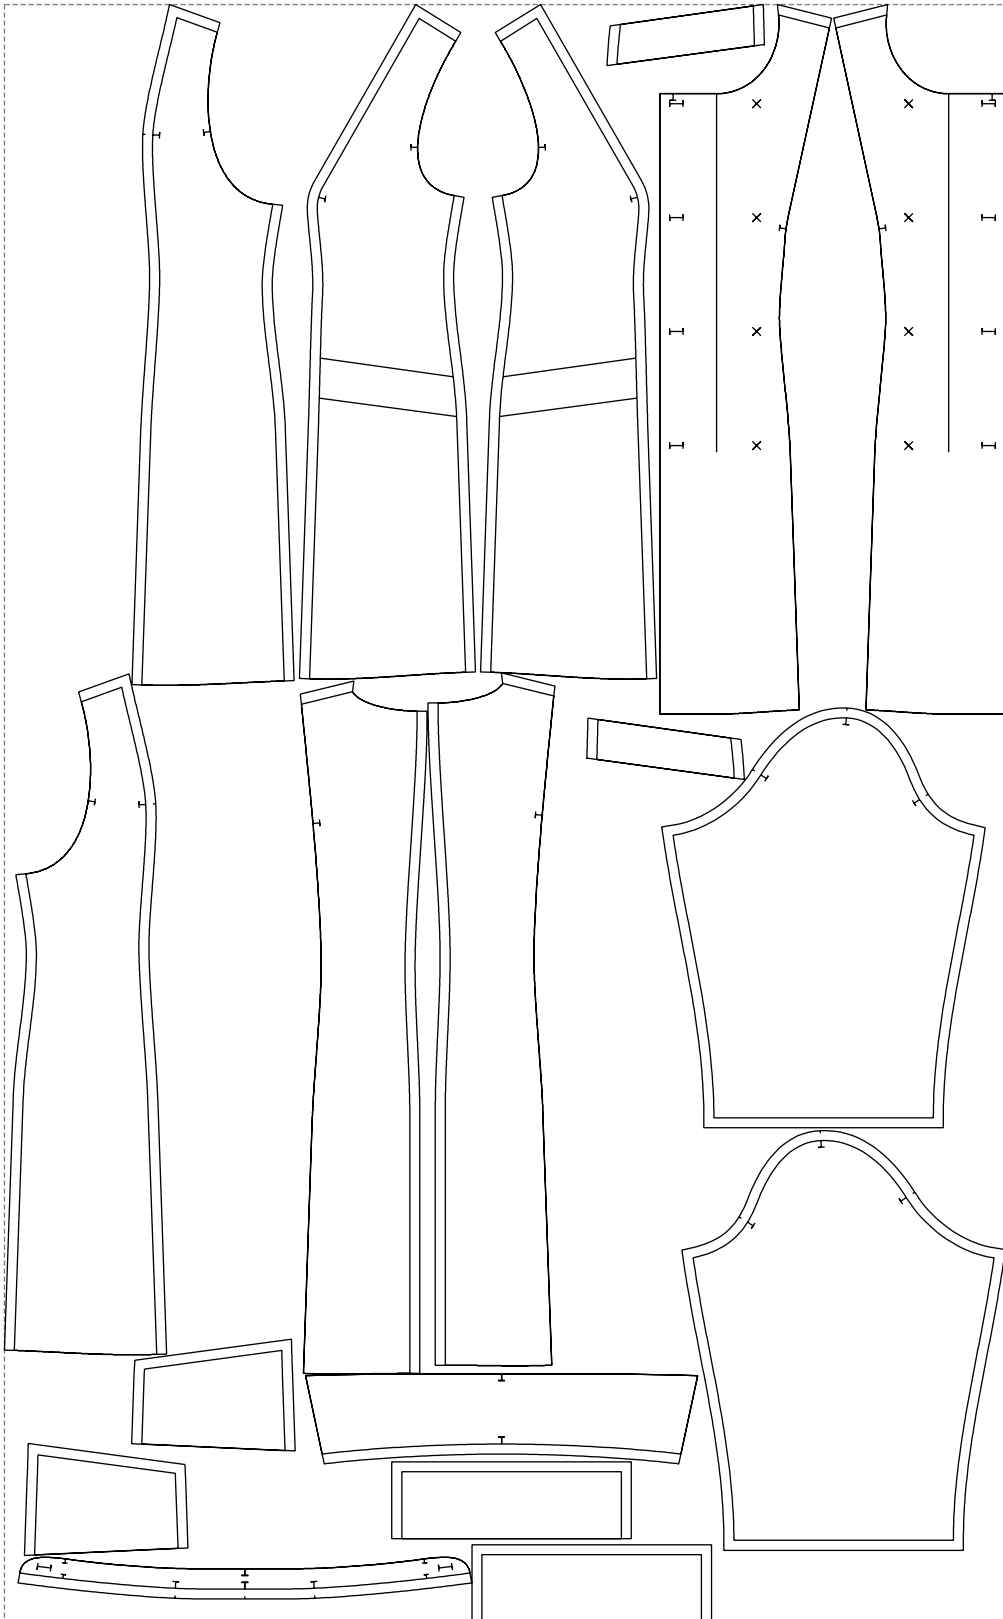

Not for print

Paper size: A4, size:1399.00 x1487.30 mm

# Example

size:1499.00 x2422.15 mm

Maneken =1 ver.0

rz\_1=170

rz\_16=112

rz\_17=96.2

rz\_18=94

rz\_19=120