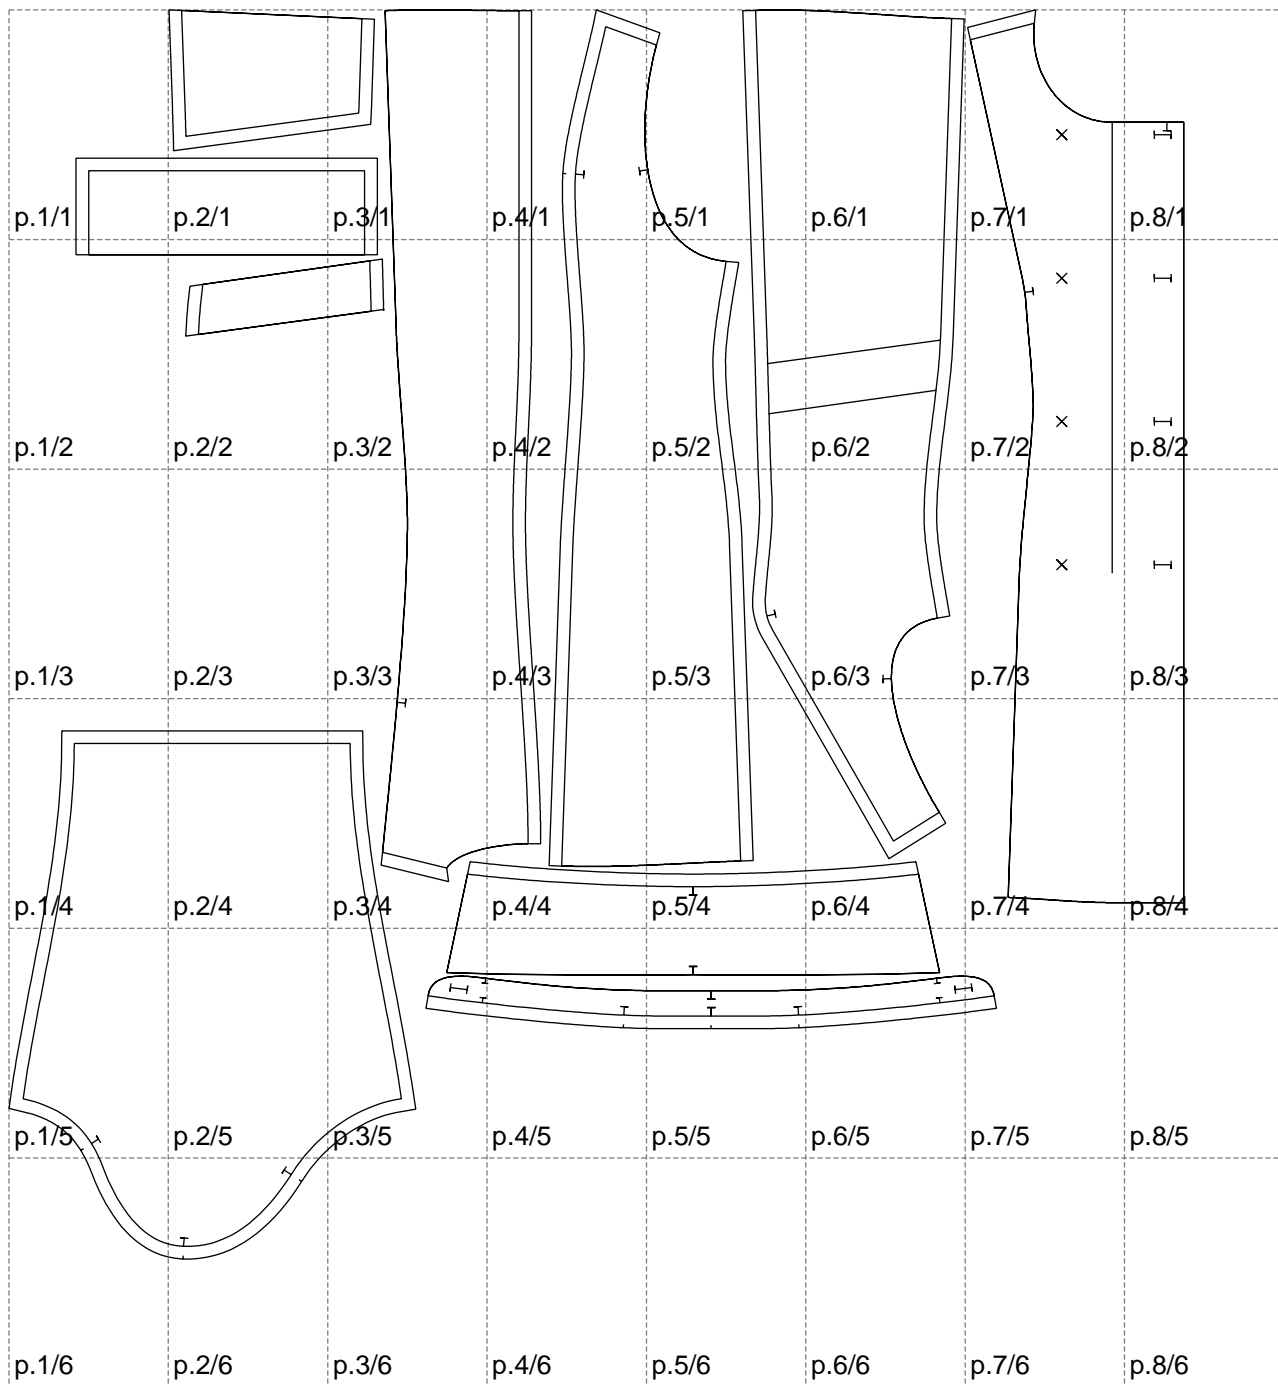

Not for print

Paper size: A4, size:1399.00 x1487.30 mm

# Example

size:1499.00 x2422.15 mm

Maneken =1 ver.0

rz\_1=170

rz\_16=112

rz\_17=96.2

rz\_18=94

rz\_19=120

rz\_20=117

---

. . . . .  
. . . . .  
. . . . .