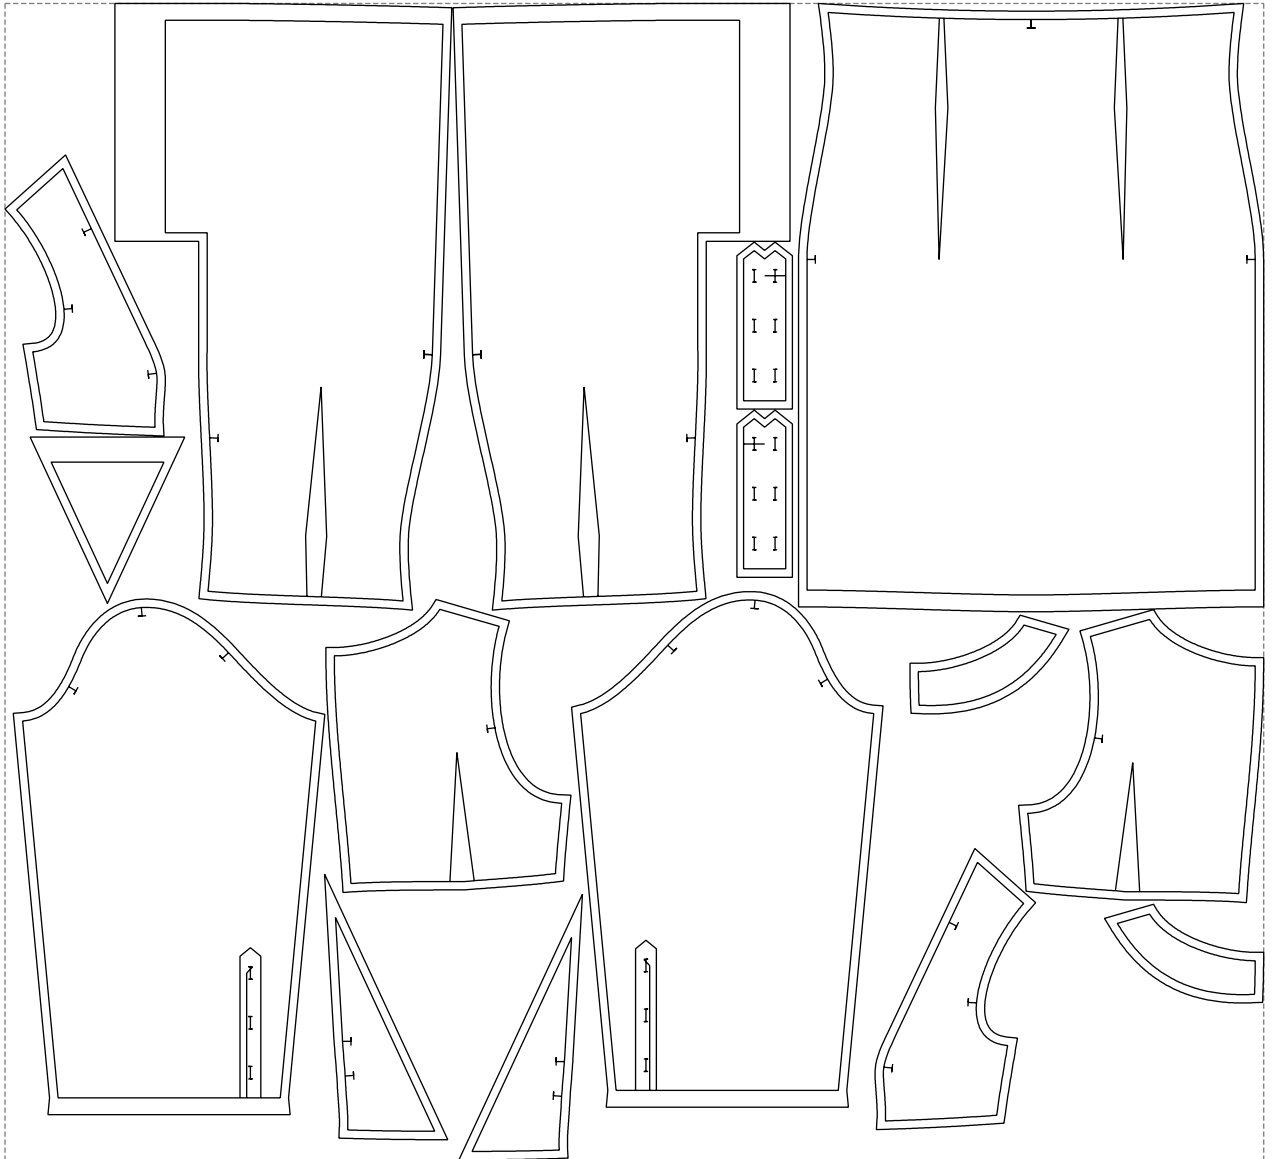

Not for print

Paper size: A4, size:1399.00 x911.43 mm

# Example

size:1499.00 x1377.50 mm

Maneken =1 ver.0

rz\_1=170

rz\_16=96

rz\_17=82

rz\_18=76

rz\_19=104

rz\_20=101.8

---

. . . . .  
. . . . .  
. . . . .