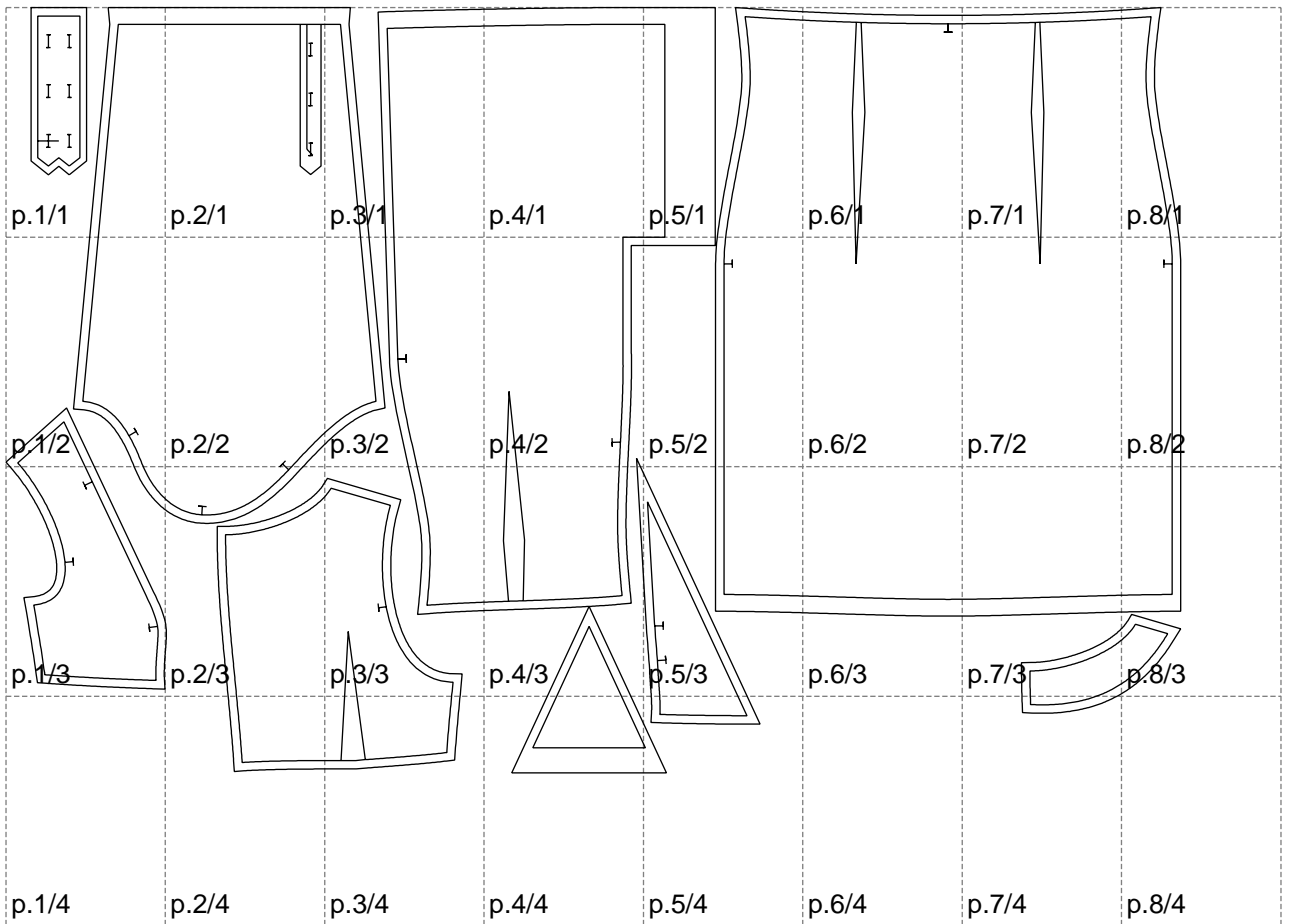

Not for print

Paper size: A4, size:1399.00 x911.43 mm

# Example

size:1499.00 x1377.50 mm

Maneken =1 ver.0

rz\_1=170

rz\_16=96

rz\_17=82

rz\_18=76

rz\_19=104

rz\_20=101.8

---

. . . . .  
. . . . .  
. . . . .