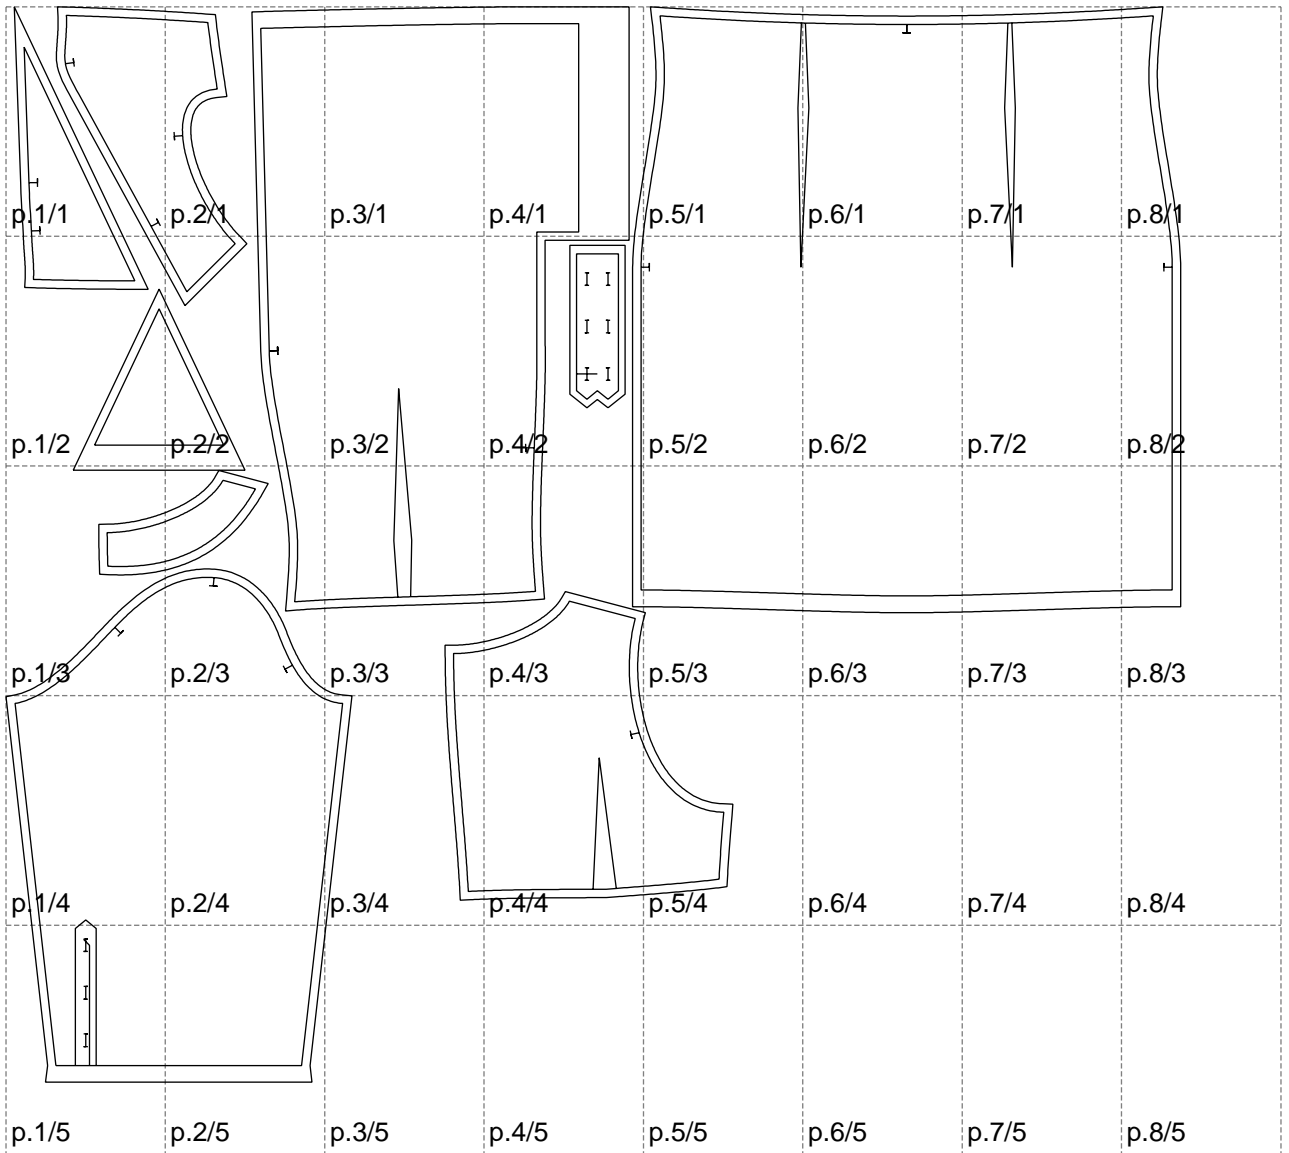

Not for print

Paper size: A4, size:1399.00 x1280.70 mm

# Example

size:1499.00 x1677.00 mm

Maneken =1 ver.0

rz\_1=170

rz\_16=116

rz\_17=100

rz\_18=98.8

rz\_19=124

rz\_20=121

---

. . . . .  
. . . . .  
. . . . .