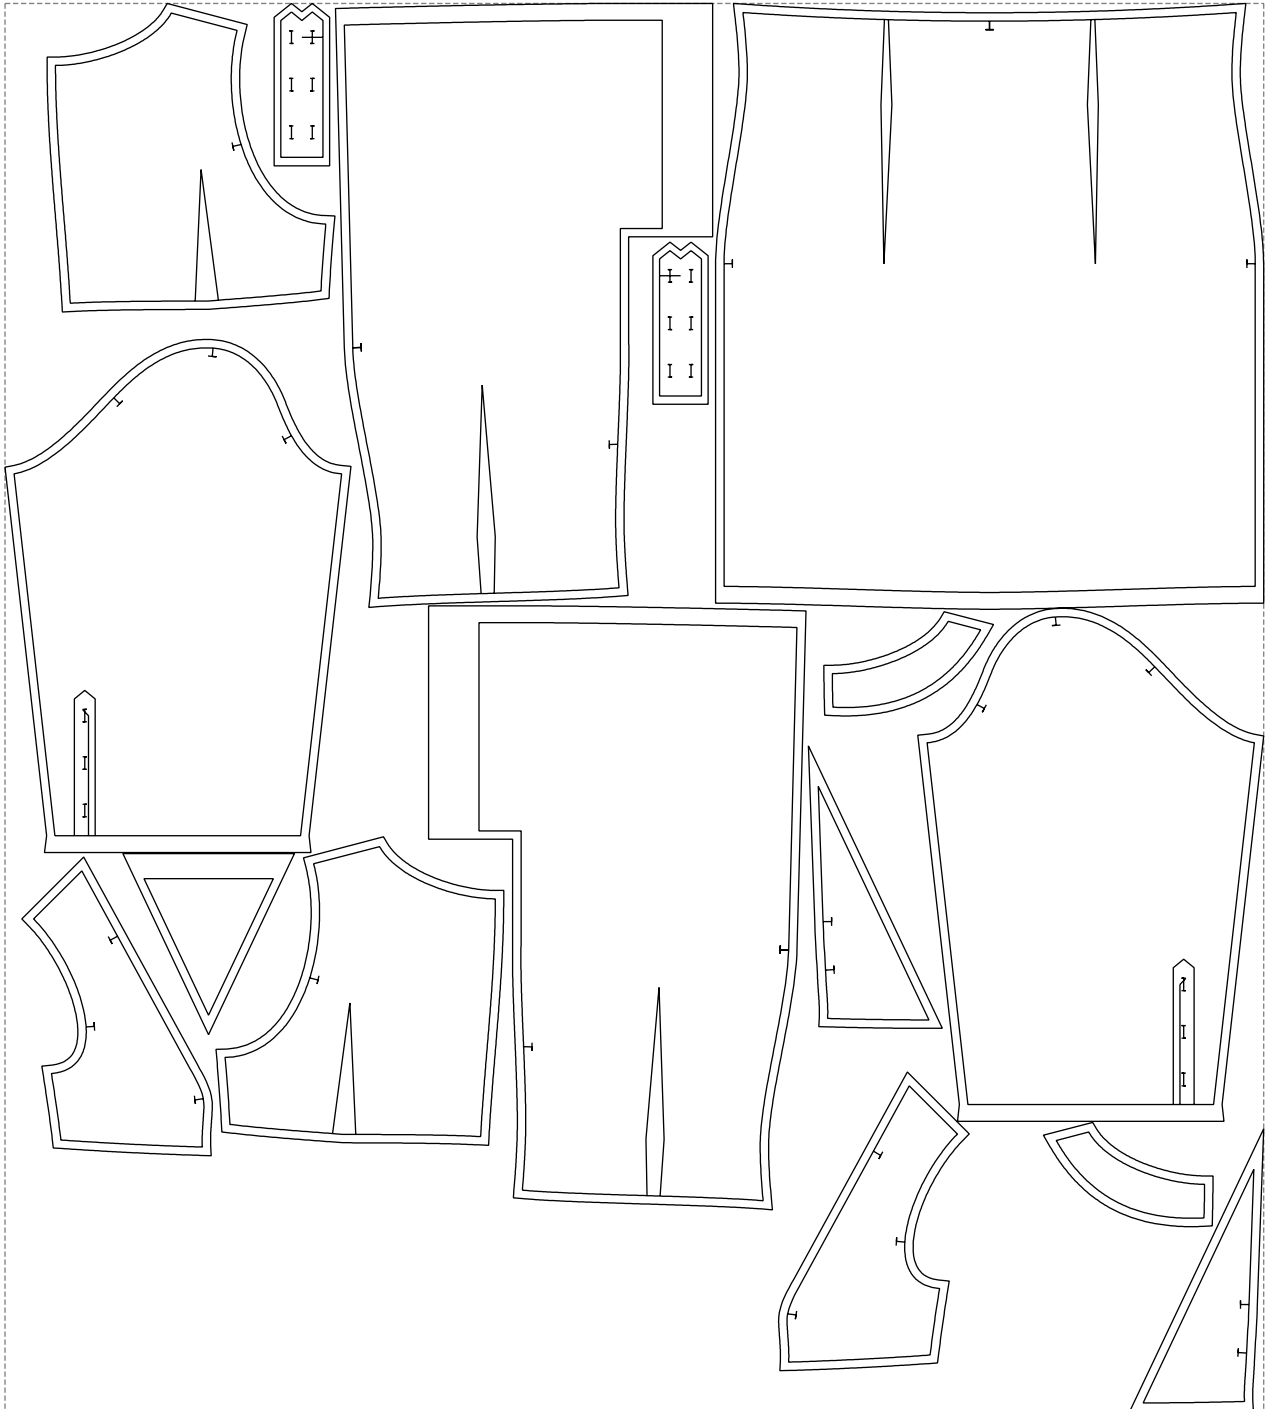

# Example

size:1499.00 x1677.00 mm

Maneken =1 ver.0

rz\_1=170

rz\_16=116

rz\_17=100

rz\_18=98.8

rz\_19=124