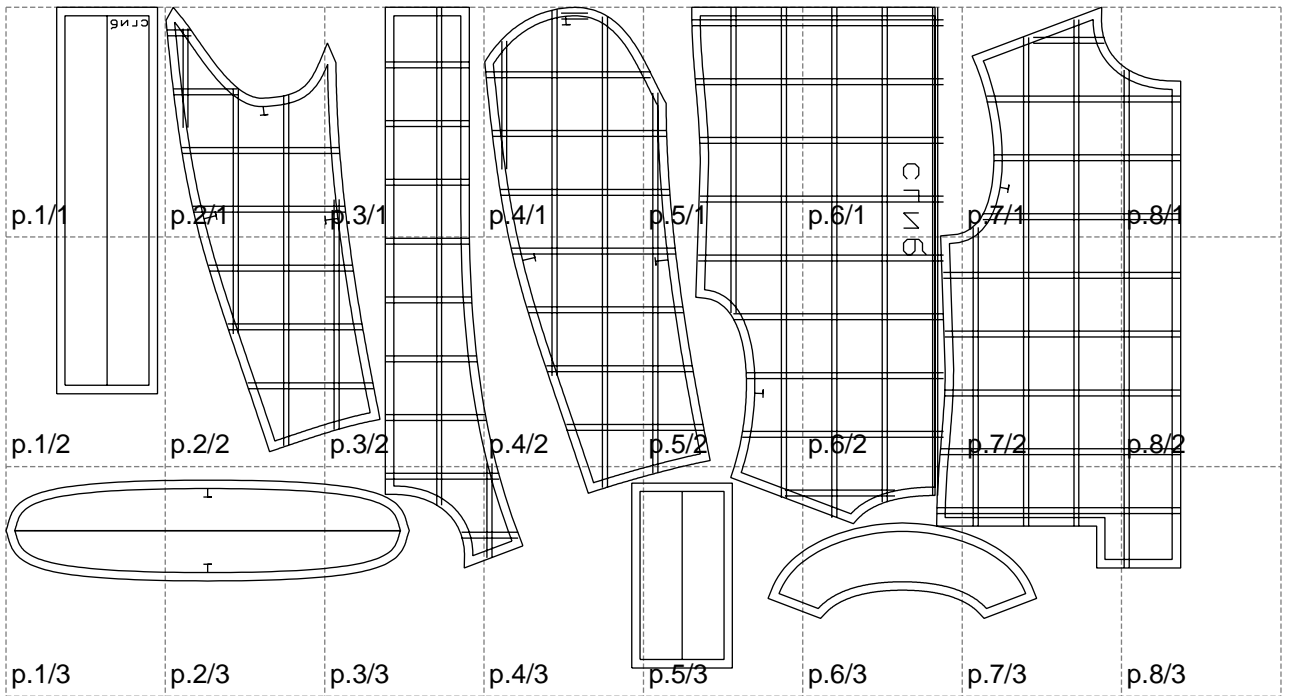

Not for print

Paper size: A4, size:1399.00 x786.60 mm

# Example

size:1448.98 x1288.51 mm

Maneken =1 ver.0

rz\_1=170

rz\_16=92

rz\_17=78.8

rz\_18=71.8

rz\_19=100

rz\_20=98.1

---

. . . . .  
. . . . .  
. . . . .