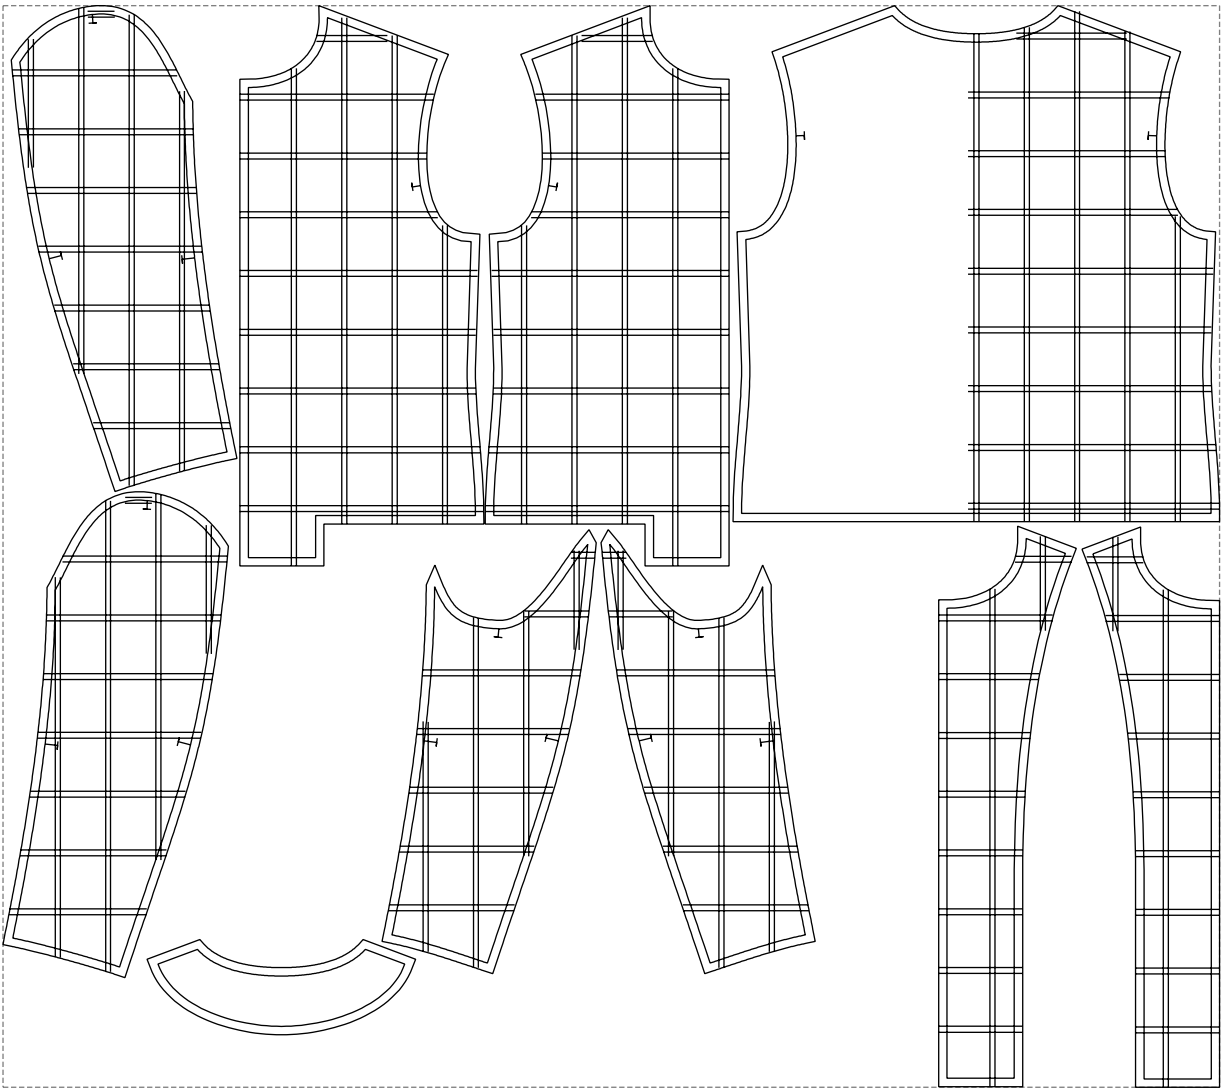

Not for print

Paper size: A4, size:1399.00 x786.60 mm

# Example

size:1448.98 x1288.51 mm

Maneken =1 ver.0

rz\_1=170

rz\_16=92

rz\_17=78.8

rz\_18=71.8

rz\_19=100

rz\_20=98.1

---

. . . . .  
. . . . .  
. . . . .