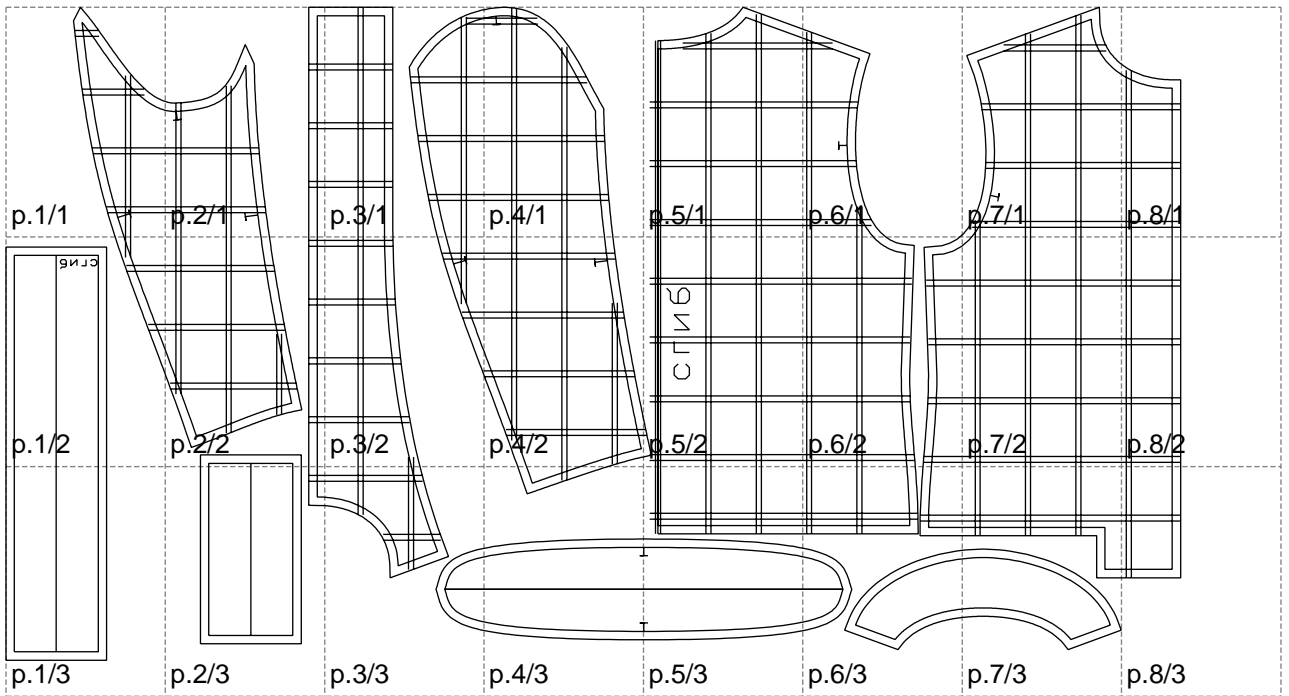

Not for print

Paper size: A4, size:1399.00 x777.36 mm

# Example

size:1499.00 x1308.82 mm

Maneken =1 ver.0

rz\_1=170

rz\_16=100

rz\_17=85.4

rz\_18=80.2

rz\_19=108

rz\_20=105.4

---

. . . . .  
. . . . .  
. . . . .