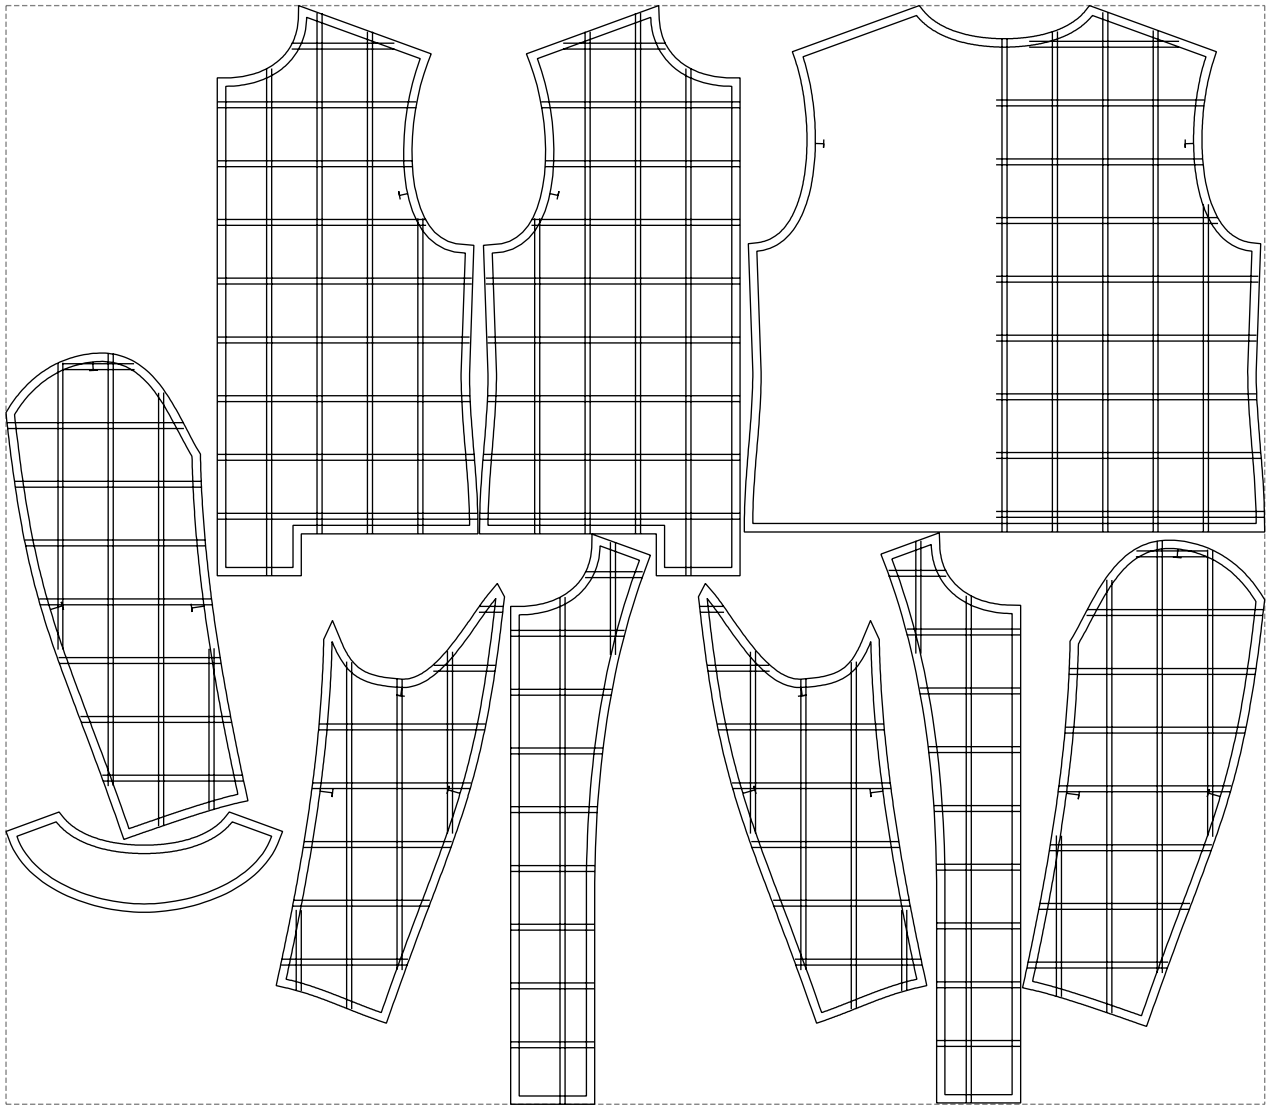

Not for print

Paper size: A4, size:1399.00 x777.36 mm

# Example

size:1499.00 x1308.82 mm

Maneken =1 ver.0

rz\_1=170

rz\_16=100

rz\_17=85.4

rz\_18=80.2

rz\_19=108

rz\_20=105.4

---

. . . . .  
. . . . .  
. . . . .