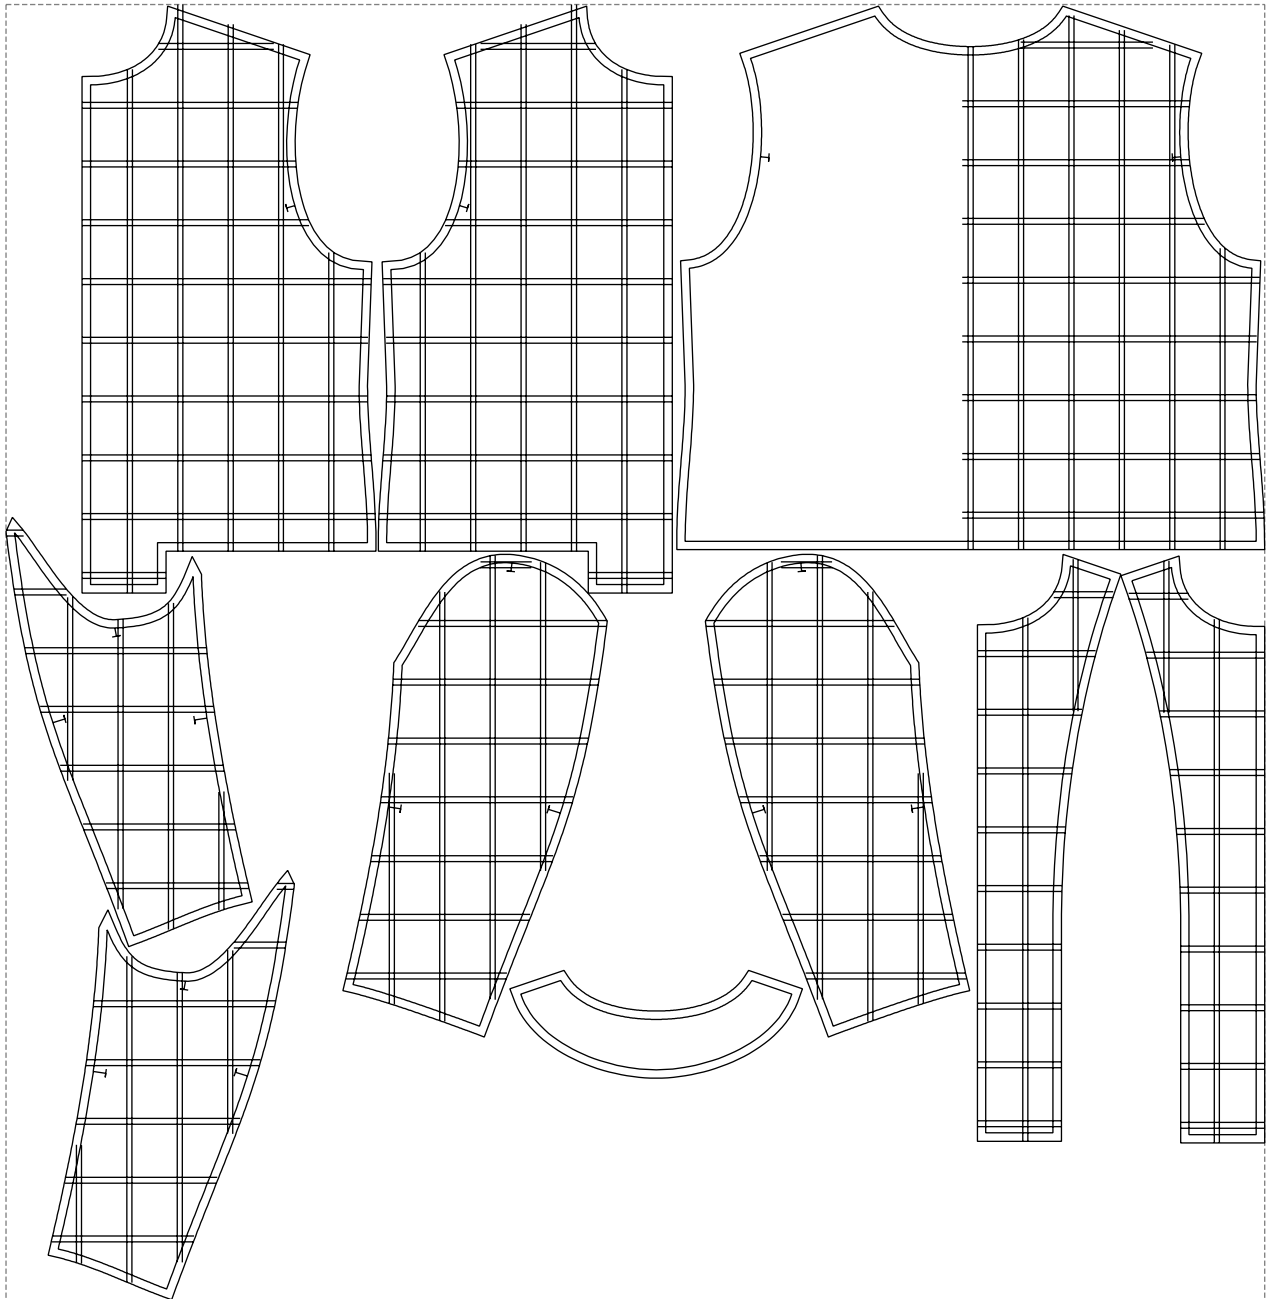

Not for print

Paper size: A4, size:1399.00 x1072.06 mm

# Example

size:1499.00 x1542.78 mm

Maneken =1 ver.0

rz\_1=170

rz\_16=116

rz\_17=100

rz\_18=98.8

rz\_19=124