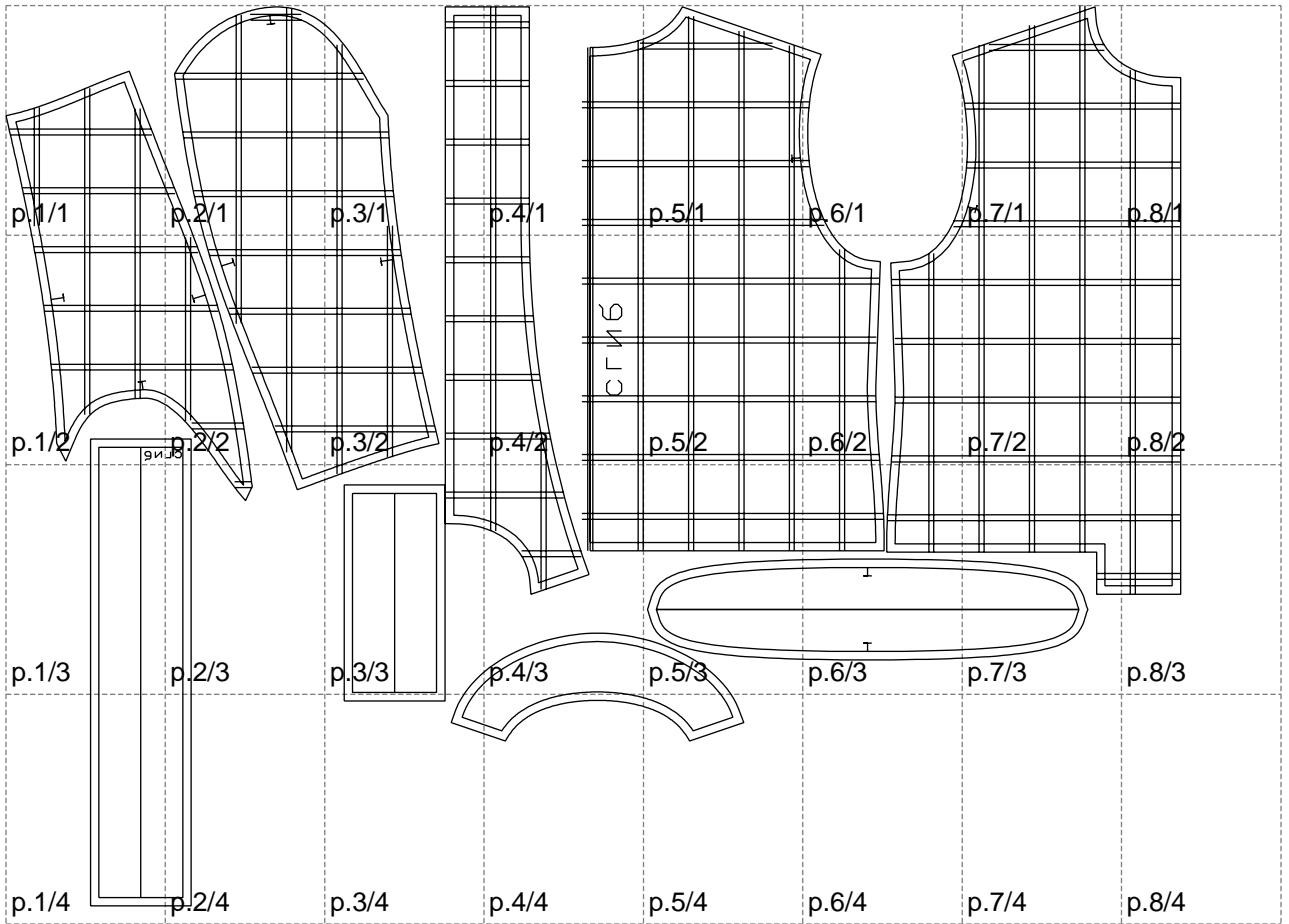

Not for print

Paper size: A4, size:1399.00 x1072.06 mm

# Example

size:1499.00 x1542.78 mm

Maneken =1 ver.0

rz\_1=170

rz\_16=116

rz\_17=100

rz\_18=98.8

rz\_19=124

rz\_20=121

---

. . . . .  
. . . . .  
. . . . .