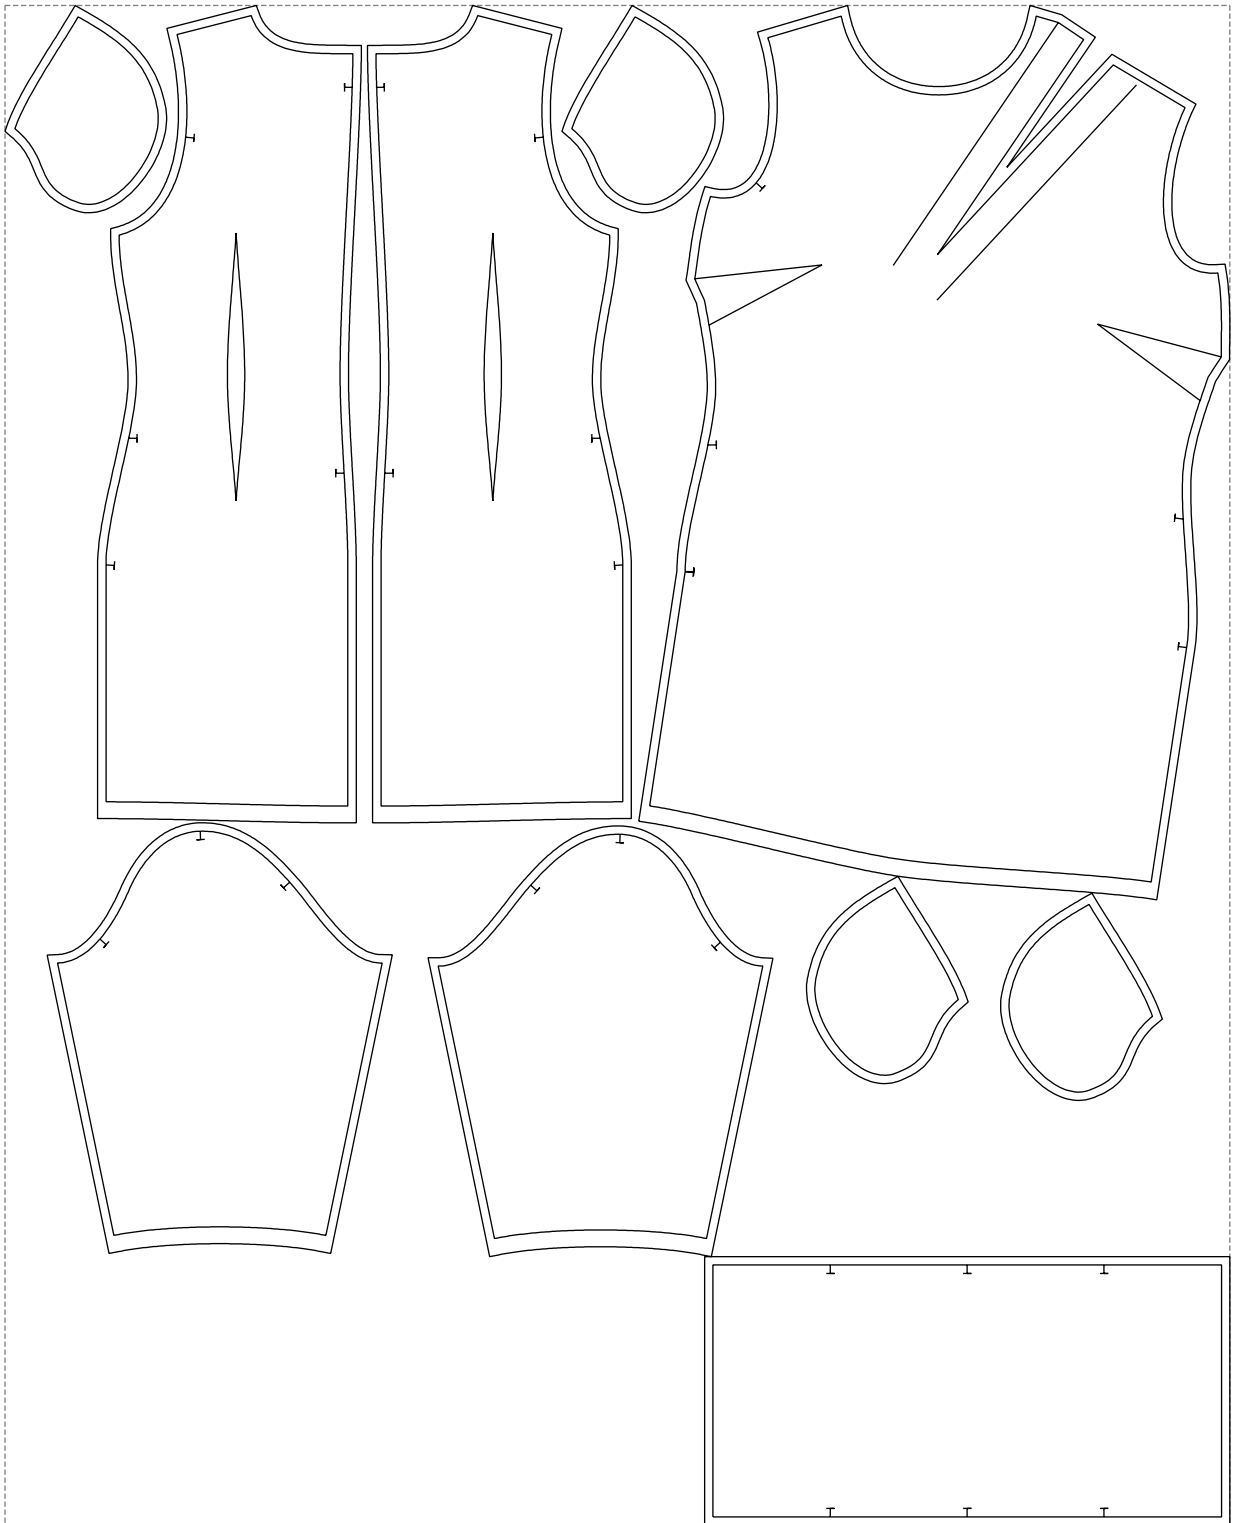

Not for print

Paper size: A4, size:1399.00 x1361.67 mm

# Example

size:1458.80 x1810.34 mm

Maneken =1 ver.0

rz\_1=170

rz\_16=104

rz\_17=88.9

rz\_18=84.4

rz\_19=112