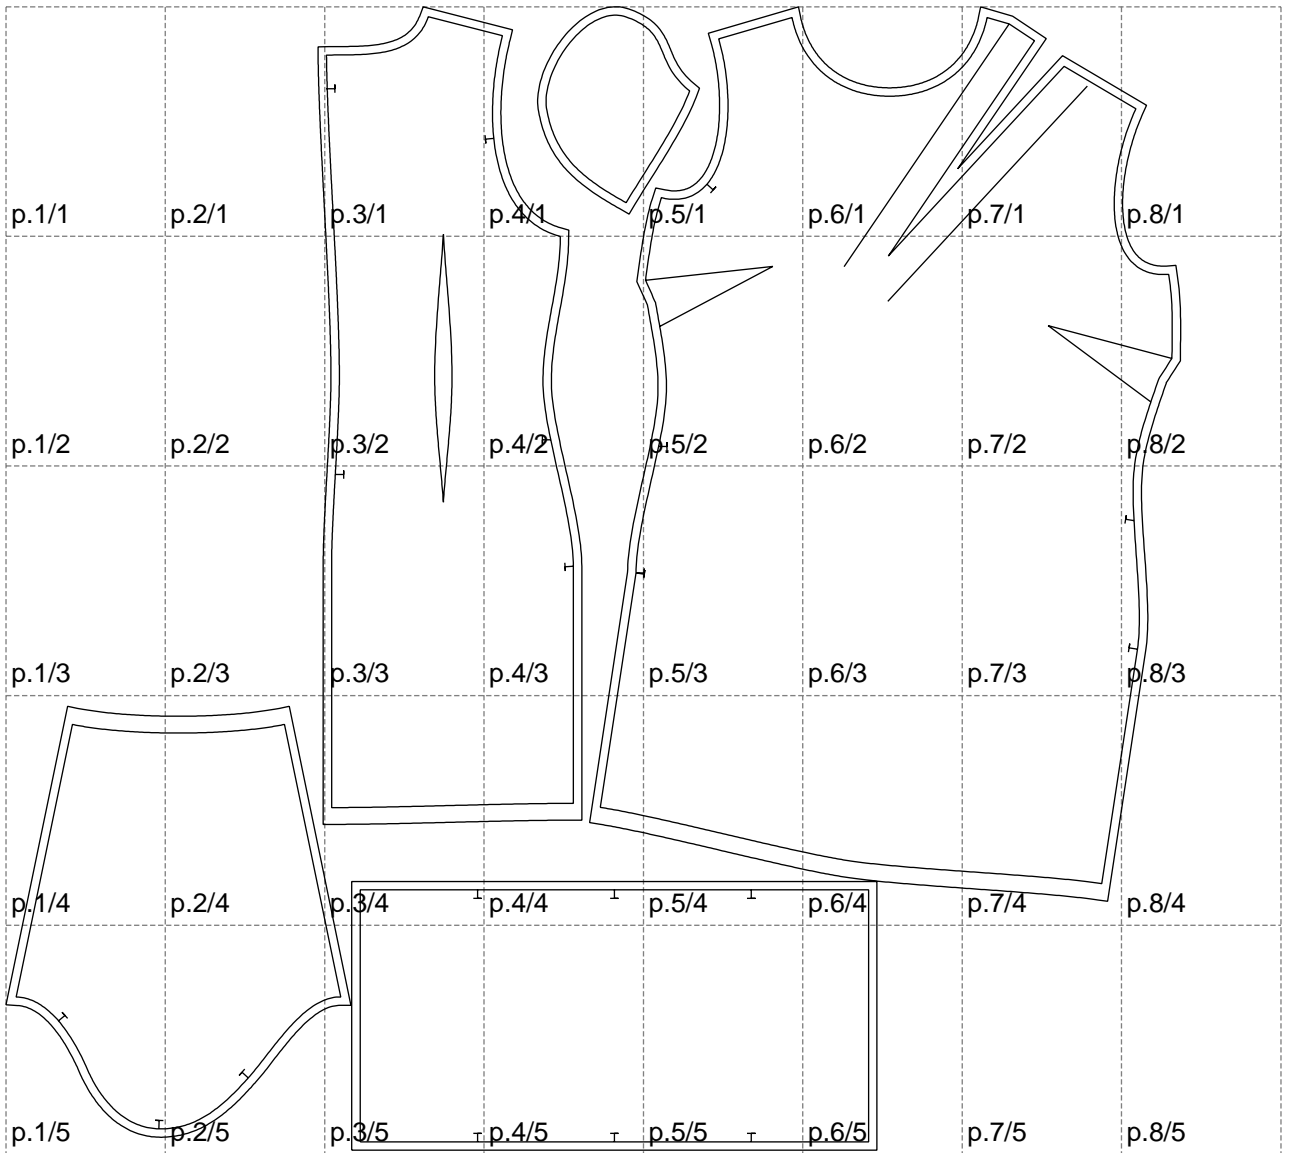

Not for print

Paper size: A4, size:1399.00 x1361.67 mm

# Example

size:1458.80 x1810.34 mm

Maneken =1 ver.0

rz\_1=170

rz\_16=104

rz\_17=88.9

rz\_18=84.4

rz\_19=112

rz\_20=109.3

---

. . . . .  
. . . . .  
. . . . .