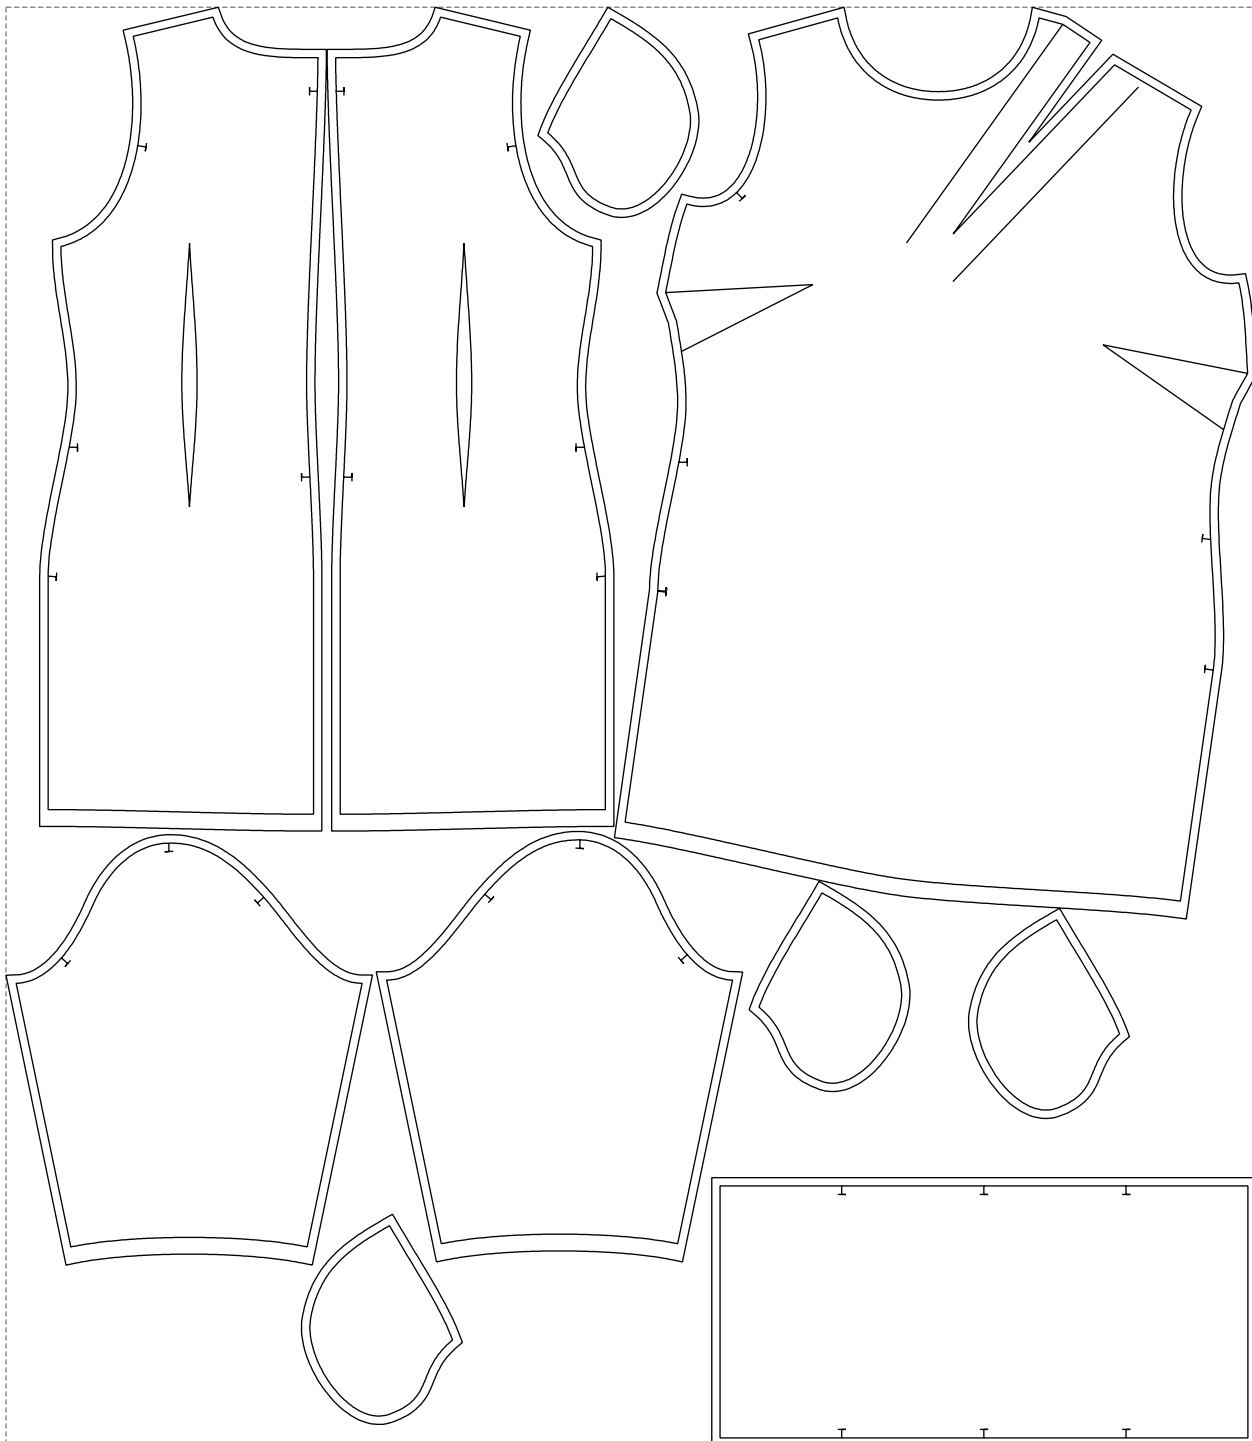

Not for print

Paper size: A4, size:1399.00 x1482.44 mm

# Example

size:1488.98 x1714.13 mm

Maneken =1 ver.0

rz\_1=170

rz\_16=116

rz\_17=100

rz\_18=98.8

rz\_19=124