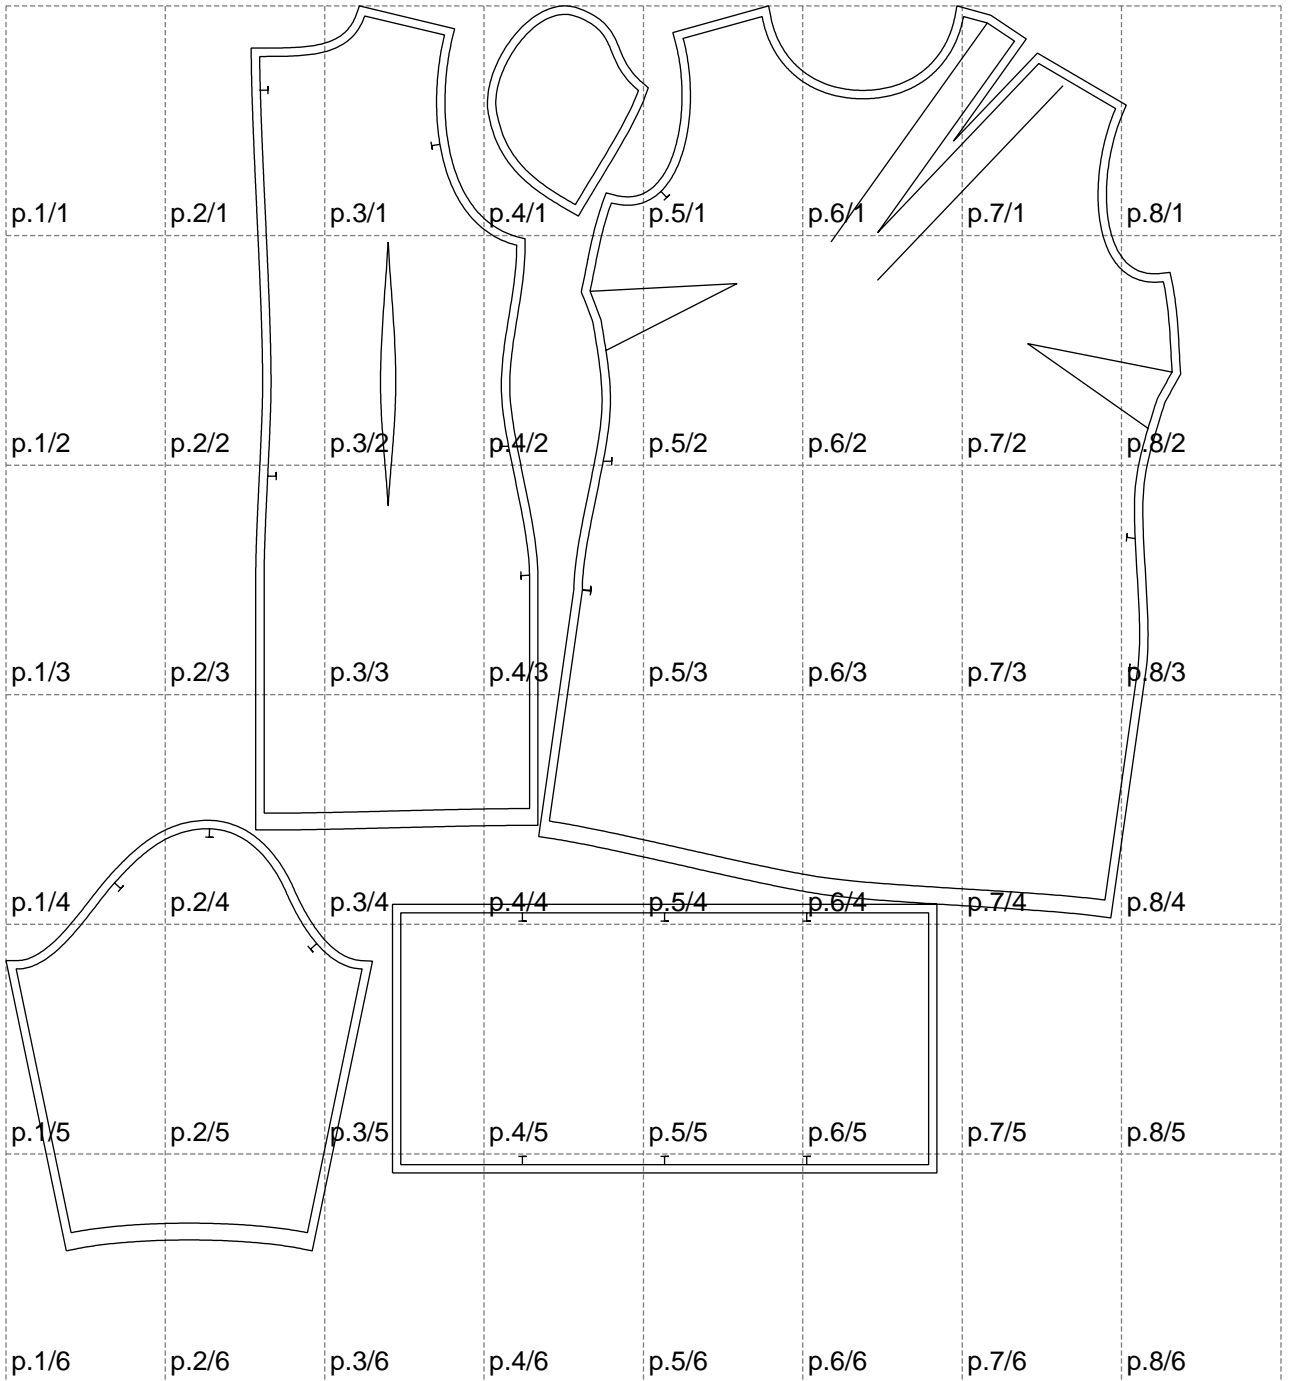

Not for print

Paper size: A4, size:1399.00 x1482.44 mm

# Example

size:1488.98 x1714.13 mm

Maneken =1 ver.0

rz\_1=170

rz\_16=116

rz\_17=100

rz\_18=98.8

rz\_19=124

rz\_20=121

---

. . . . .  
. . . . .  
. . . . .