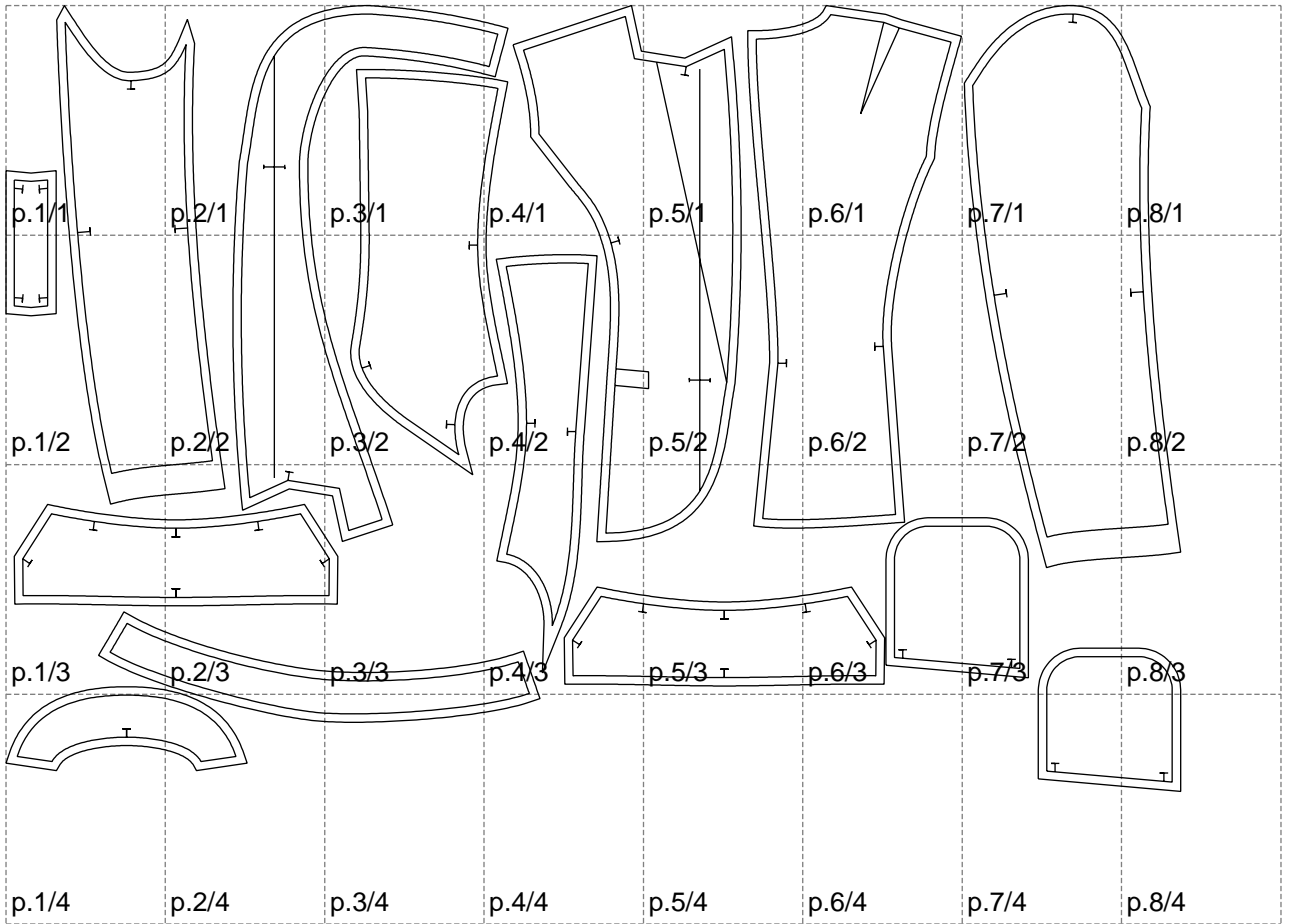

Not for print

Paper size: A4, size:1399.00 x935.63 mm

# Example

size:1499.00 x1588.45 mm

Maneken =1 ver.0

rz\_1=170

rz\_16=92

rz\_17=78.8

rz\_18=71.8

rz\_19=100

rz\_20=98.1

---

. . . . .  
. . . . .  
. . . . .