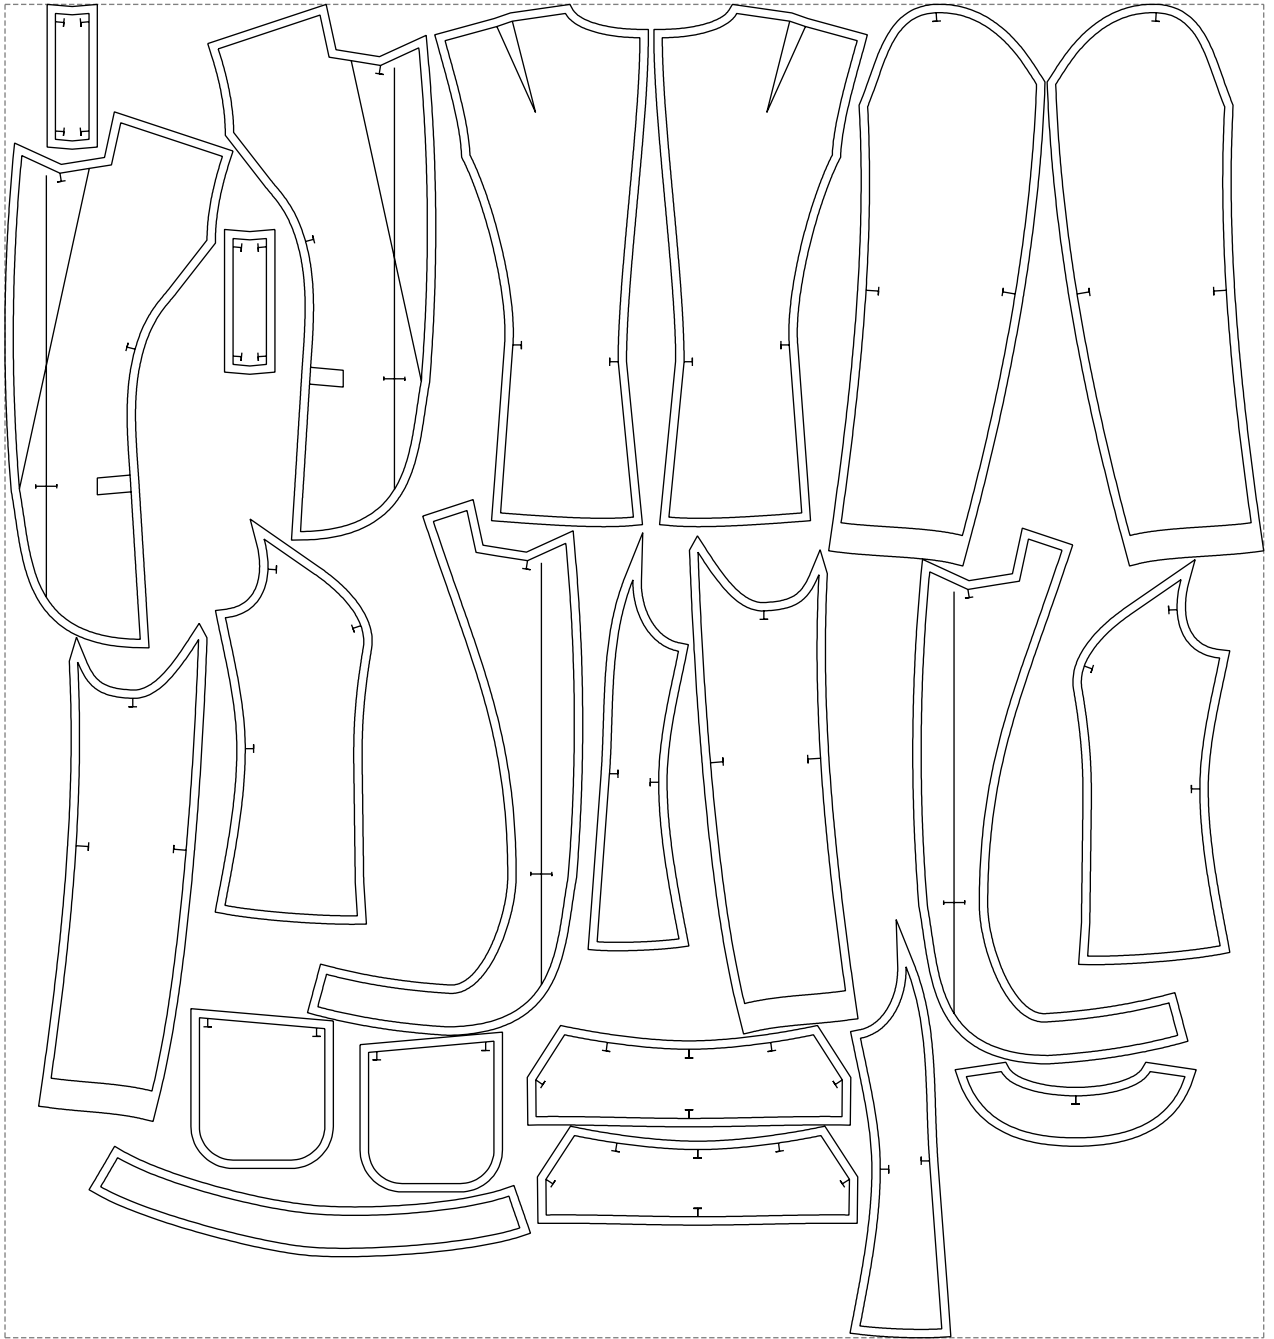

Not for print

Paper size: A4, size:1399.00 x935.63 mm

# Example

size:1499.00 x1588.45 mm

Maneken =1 ver.0

rz\_1=170

rz\_16=92

rz\_17=78.8

rz\_18=71.8

rz\_19=100

rz\_20=98.1

---

. . . . .  
. . . . .  
. . . . .