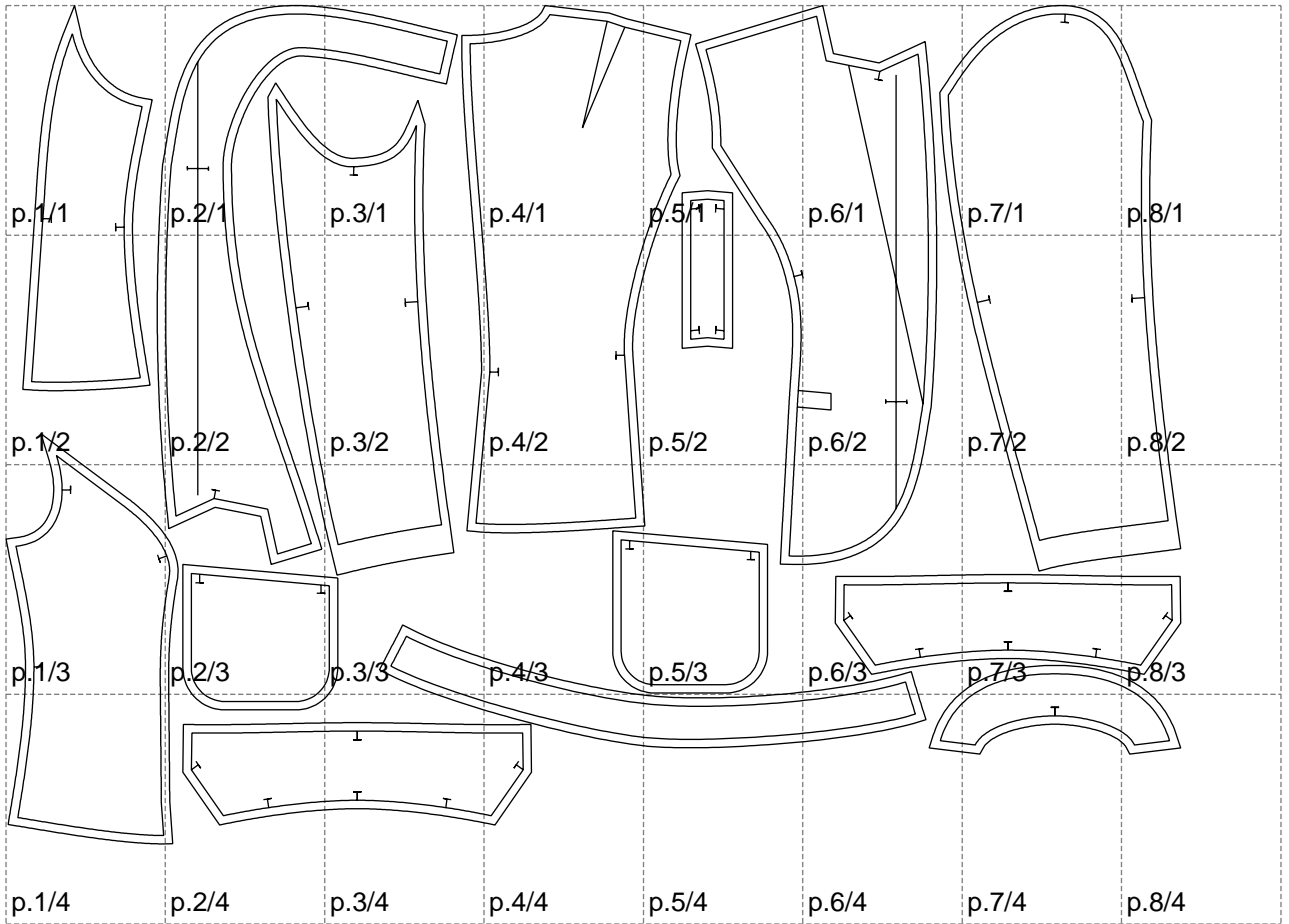

Not for print

Paper size: A4, size:1399.00 x998.24 mm

# Example

size:1499.00 x1768.07 mm

Maneken =1 ver.0

rz\_1=170

rz\_16=112

rz\_17=96.2

rz\_18=94

rz\_19=120

rz\_20=117

---

. . . . .  
. . . . .  
. . . . .