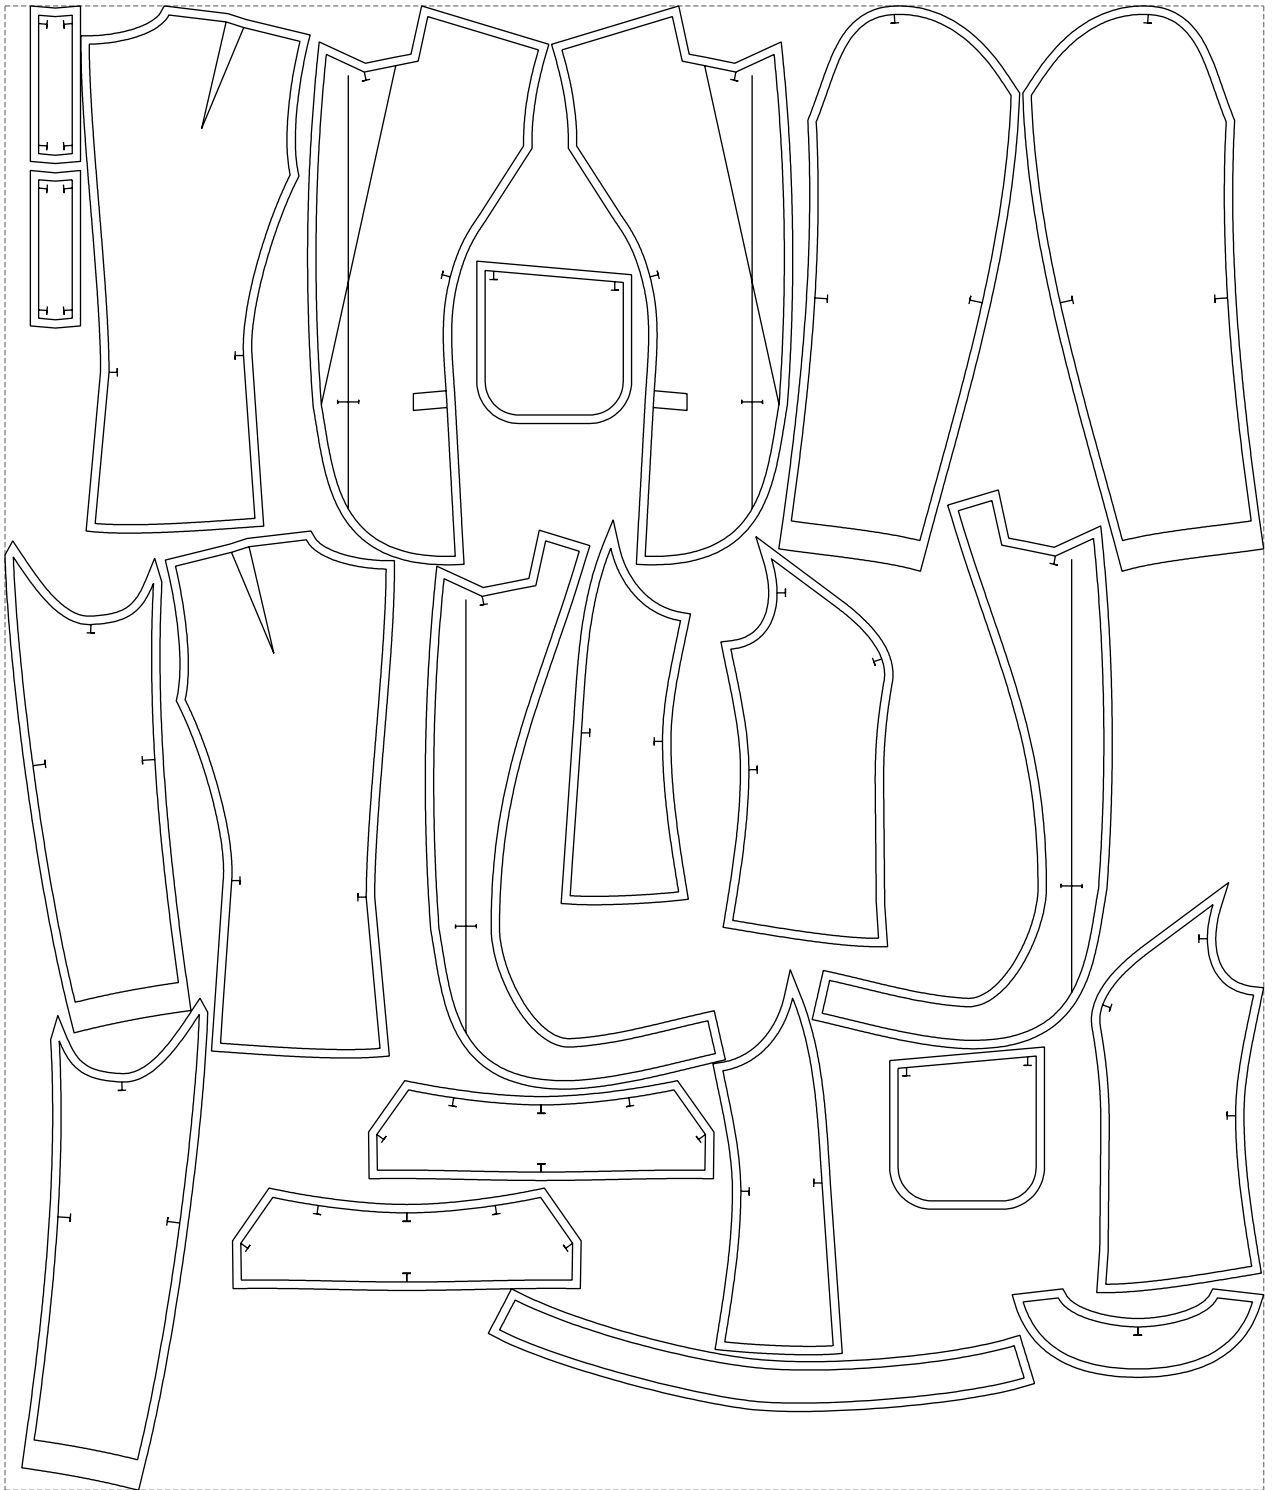

Not for print

Paper size: A4, size:1399.00 x998.24 mm

# Example

size:1499.00 x1768.07 mm

Maneken =1 ver.0

rz\_1=170

rz\_16=112

rz\_17=96.2

rz\_18=94

rz\_19=120

rz\_20=117

---

. . . . .  
. . . . .  
. . . . .