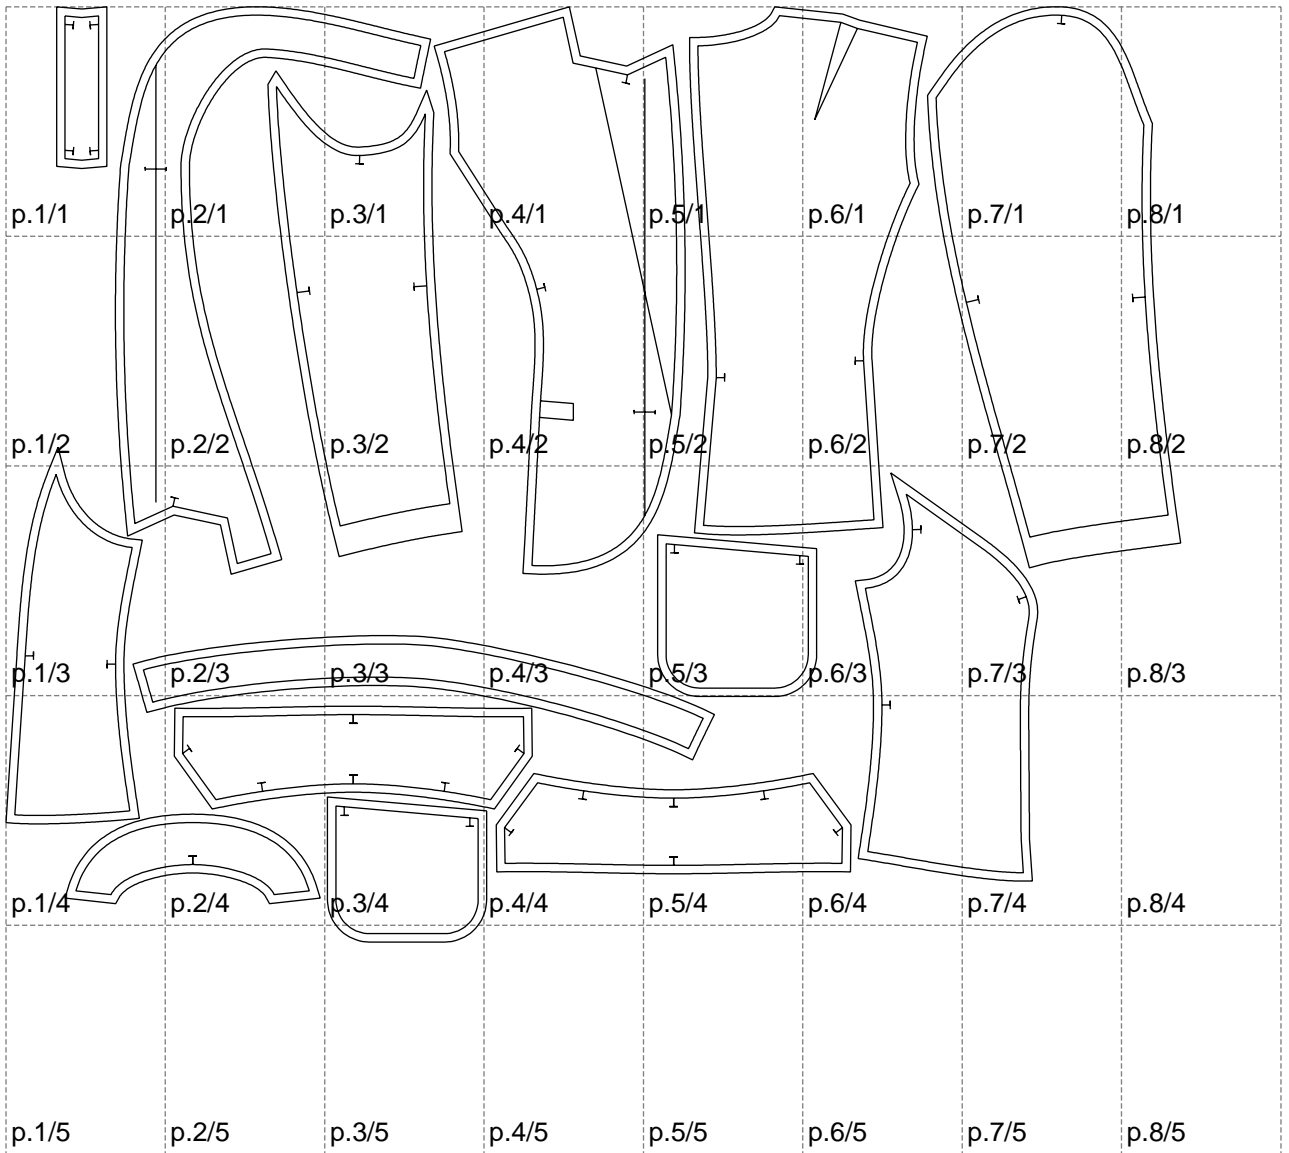

Not for print

Paper size: A4, size:1399.00 x1113.69 mm

# Example

size:1499.00 x1763.31 mm

Maneken =1 ver.0

rz\_1=170

rz\_16=120

rz\_17=104

rz\_18=103.6

rz\_19=128

rz\_20=125.1

---

. . . . .  
. . . . .  
. . . . .