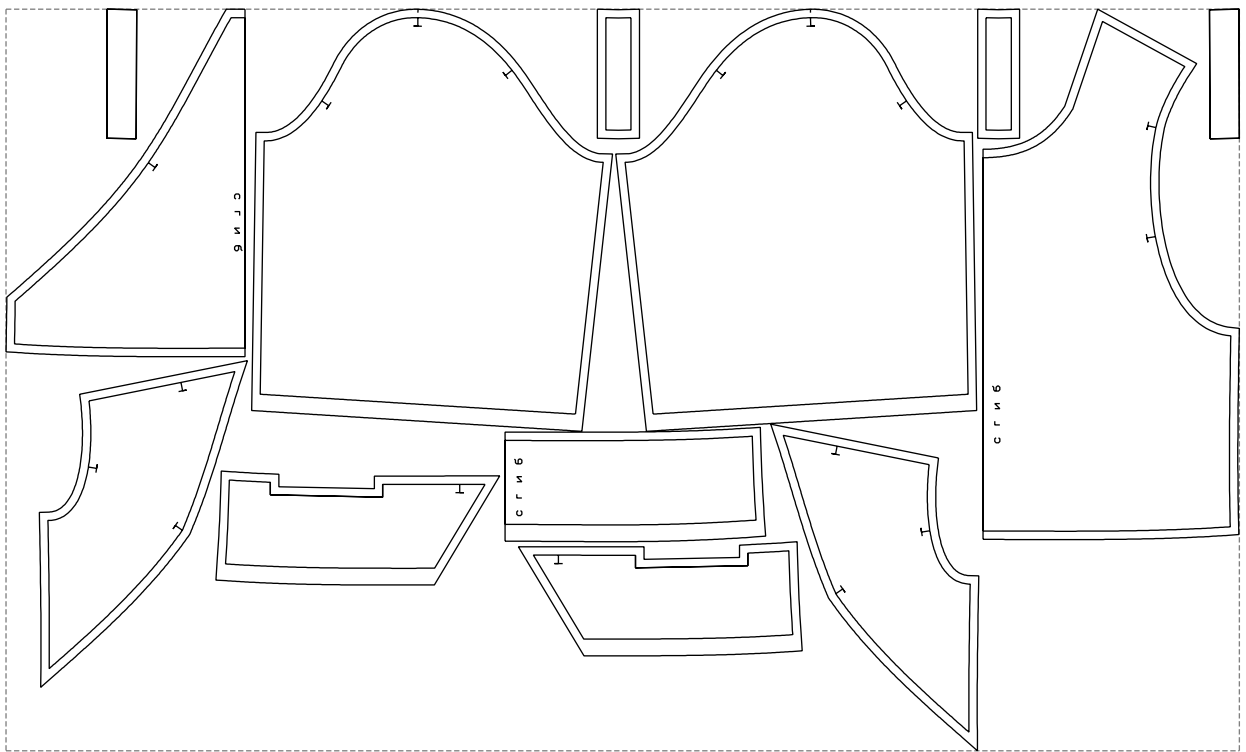

Not for print

Paper size: A4, size:1399.00 x631.69 mm

# Example

size:1468.89 x883.25 mm

Maneken =1 ver.0

rz\_1=170

rz\_16=104

rz\_17=88.9

rz\_18=84.4

rz\_19=112

rz\_20=109.3

---

. . . . .  
. . . . .  
. . . . .