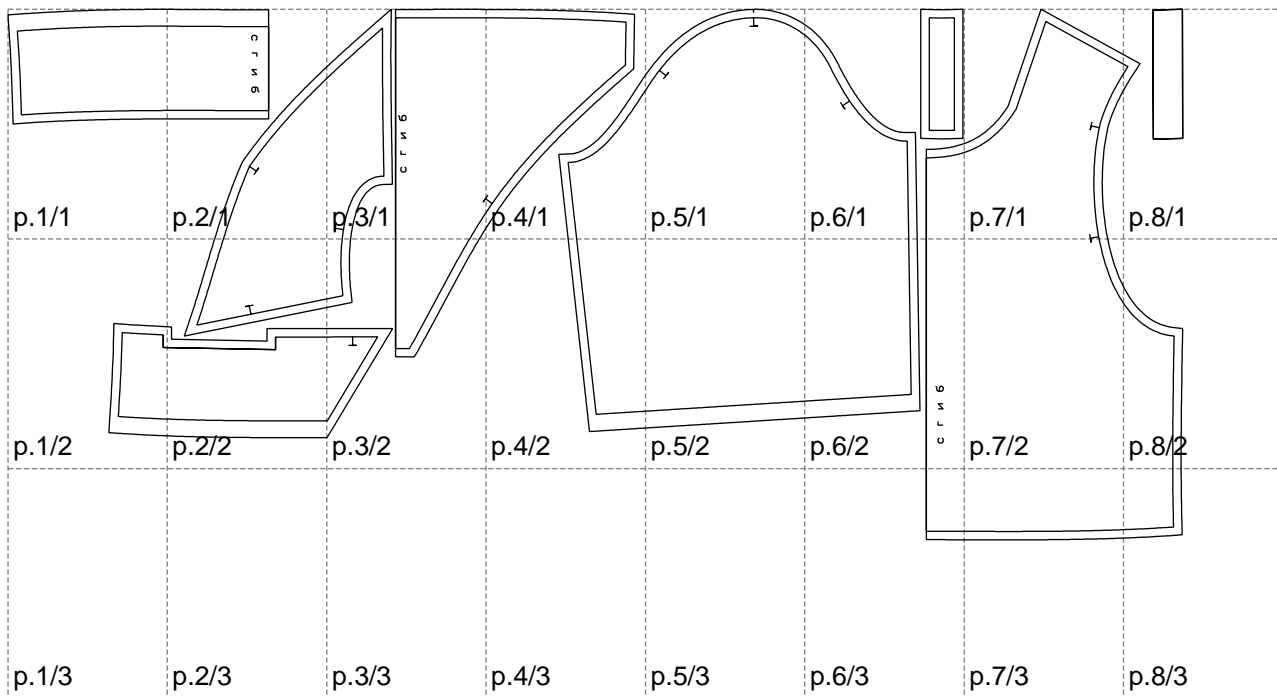

Not for print

Paper size: A4, size:1399.00 x631.69 mm

# Example

size:1468.89 x883.25 mm

Maneken =1 ver.0

rz\_1=170

rz\_16=104

rz\_17=88.9

rz\_18=84.4

rz\_19=112

rz\_20=109.3

---

. . . . .  
. . . . .  
. . . . .